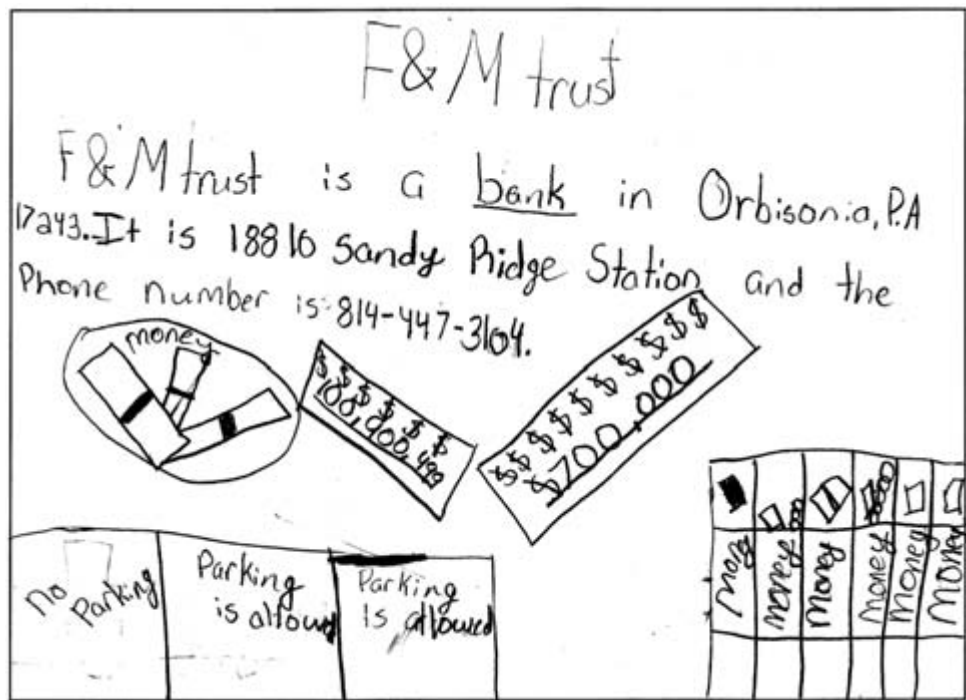

District Justice Mary Jamison design by: **Tyler Shope**

* F&M Trust design by: **Leisha Kay Cline**

Whitsel's Garage design by: **Toby Spotts**

Precious Petals design by: **Nadya Shenk**

Whitsel's Notary Service design by: **Garet Moore**