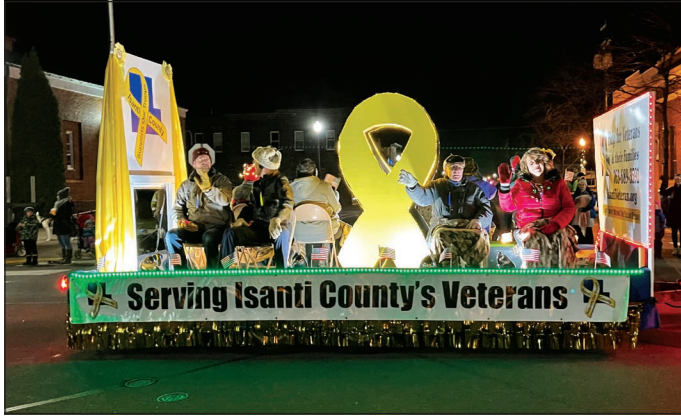

Many attend Cambridge's annual Lighted Snowflake Parade

Braham Fire and Rescue made sure to decorate their vehicle with Christmas lights for the Snowflake Parade.

Isanti County Beyond the Yellow Ribbon that helps support veterans in the community wave to the crowd during the annual Cambridge Lighted Snowflake Parade on Nov. 20. *Photos by Nikki Hallman*

Many people in the community attended the annual Christmas tree lighting located at the corner of Main Street and Highway 95 in Cambridge.

The Grinch, Olaf the snowman and many more characters rode in a float with presents under the Christmas tree.

Lakeville's Pan-O-Program had a very patriotic float during the Snowflake Parade.

Anoka Ambassadors decorated their float with a classic Halloween theme to represent the city.

Pine City Ambassadors ride retro snowmobiles in the Snowflake Parade.

The Maple Lake float included a big three leaf clover.

The Cambridge Fire Department did not disappoint as the entire fire truck shined brightly with lights.

Cambridge Ambassadors were all smiles they rode in their hometown parade.