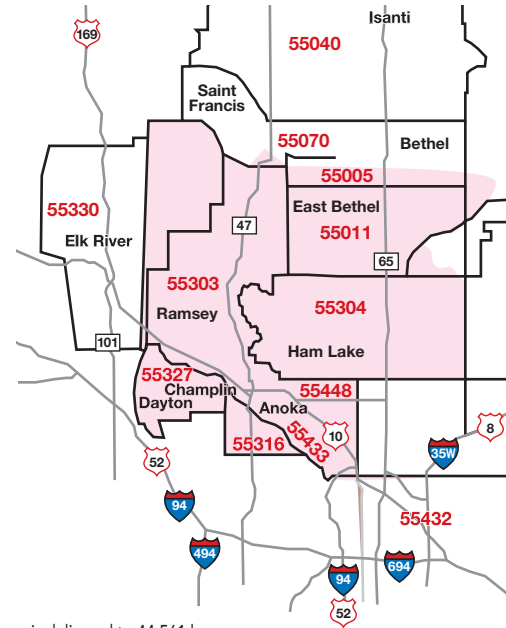

Anoka County Shopper

4101 Coon Rapids Blvd., Coon Rapids, MN 55433 | 763.421.4444 | www.abcnewspapers.com

MEDIA GUIDE 2017

The Anoka County Shopper is proud to be your local news leader. Each week we bring you unparalleled coverage of the news and events that matter to you and your neighbors.

Thank you for supporting your community and your hometown newspaper.

ANOKA COUNTY SHOPPER COVERAGE AREA

COVERING

Towns:
Anoka, Ramsey, Andover, Champlin, Dayton, Coon Rapids, Nowthen, Ham Lake, Oak Grove, and More

LOGISTICS

Total Audience

- > The Anoka County Shopper is delivered to 44,561 homes.
- > Free distribution newspaper/shopper

Deadlines & Publication Day

- > Publication Day: Wednesday
- > Deadline: Friday at 4:00pm
- > Proof Approval: Tuesday at 9:30am