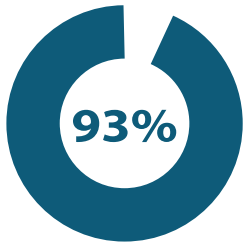

2019 High School Graduation Rates

Logan High

Green Canyon

Mountain Crest

Ridgeline

Sky View

Logan District

Cache District