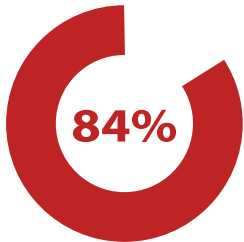

2019 High School Graduation Rates

Logan High

Green Canyon

Mountain Crest

Ridgeline

Sky View

Logan District

Cache District