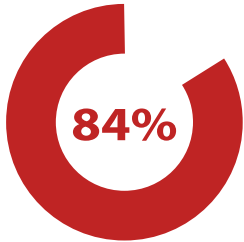

2019 High School Graduation Rates

Logan High

Green Canyon

Mountain Crest

Ridgeline

Sky View

Logan District

Cache District