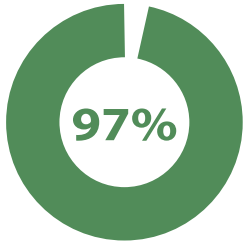

2019 High School Graduation Rates

Logan High

Green Canyon

Mountain Crest

Ridgeline

Sky View

Logan District

Cache District