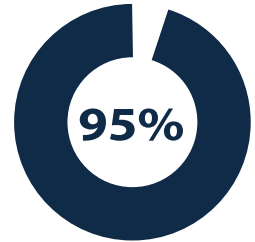

2019 High School Graduation Rates

Logan High

Green Canyon

Mountain Crest

Ridgeline

Sky View

Logan District

Cache District