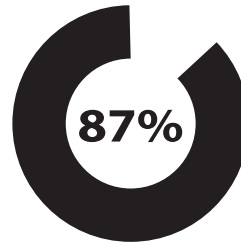

Utah overall