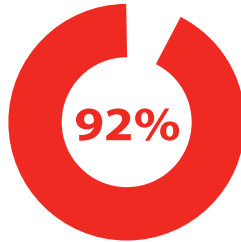

2019 High School Graduation Rates

Logan High

Green Canyon

Mountain Crest

Ridgeline

Sky View

Logan District

Cache District