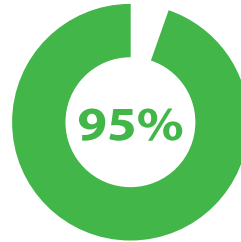

2019 High School Graduation Rates

Logan High

Green Canyon

Mountain Crest

Ridgeline

Sky View

Logan District

Cache District