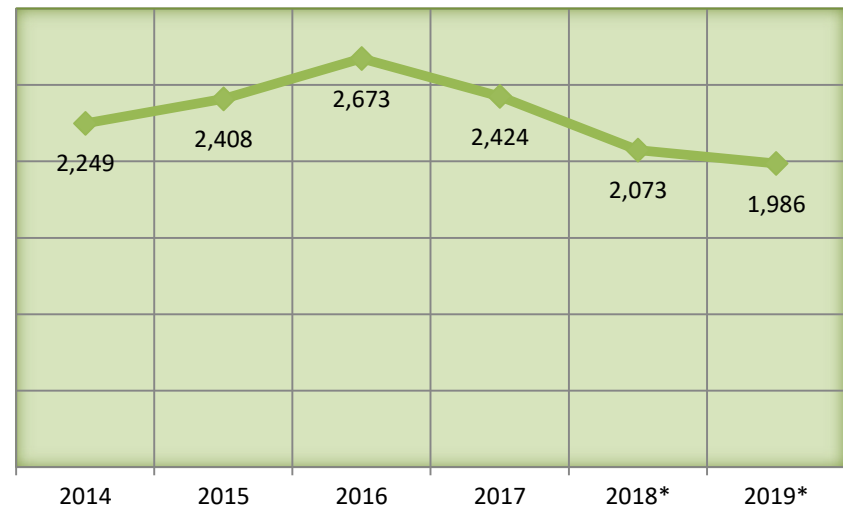

Property Crime

*The reporting guidelines for Agg Asslt/Agg Batt were changed in 2019, retroactively. As a result, adjustments have been made for 2018-present and are reflected accordingly, thereby causing an increase from previous reporting.