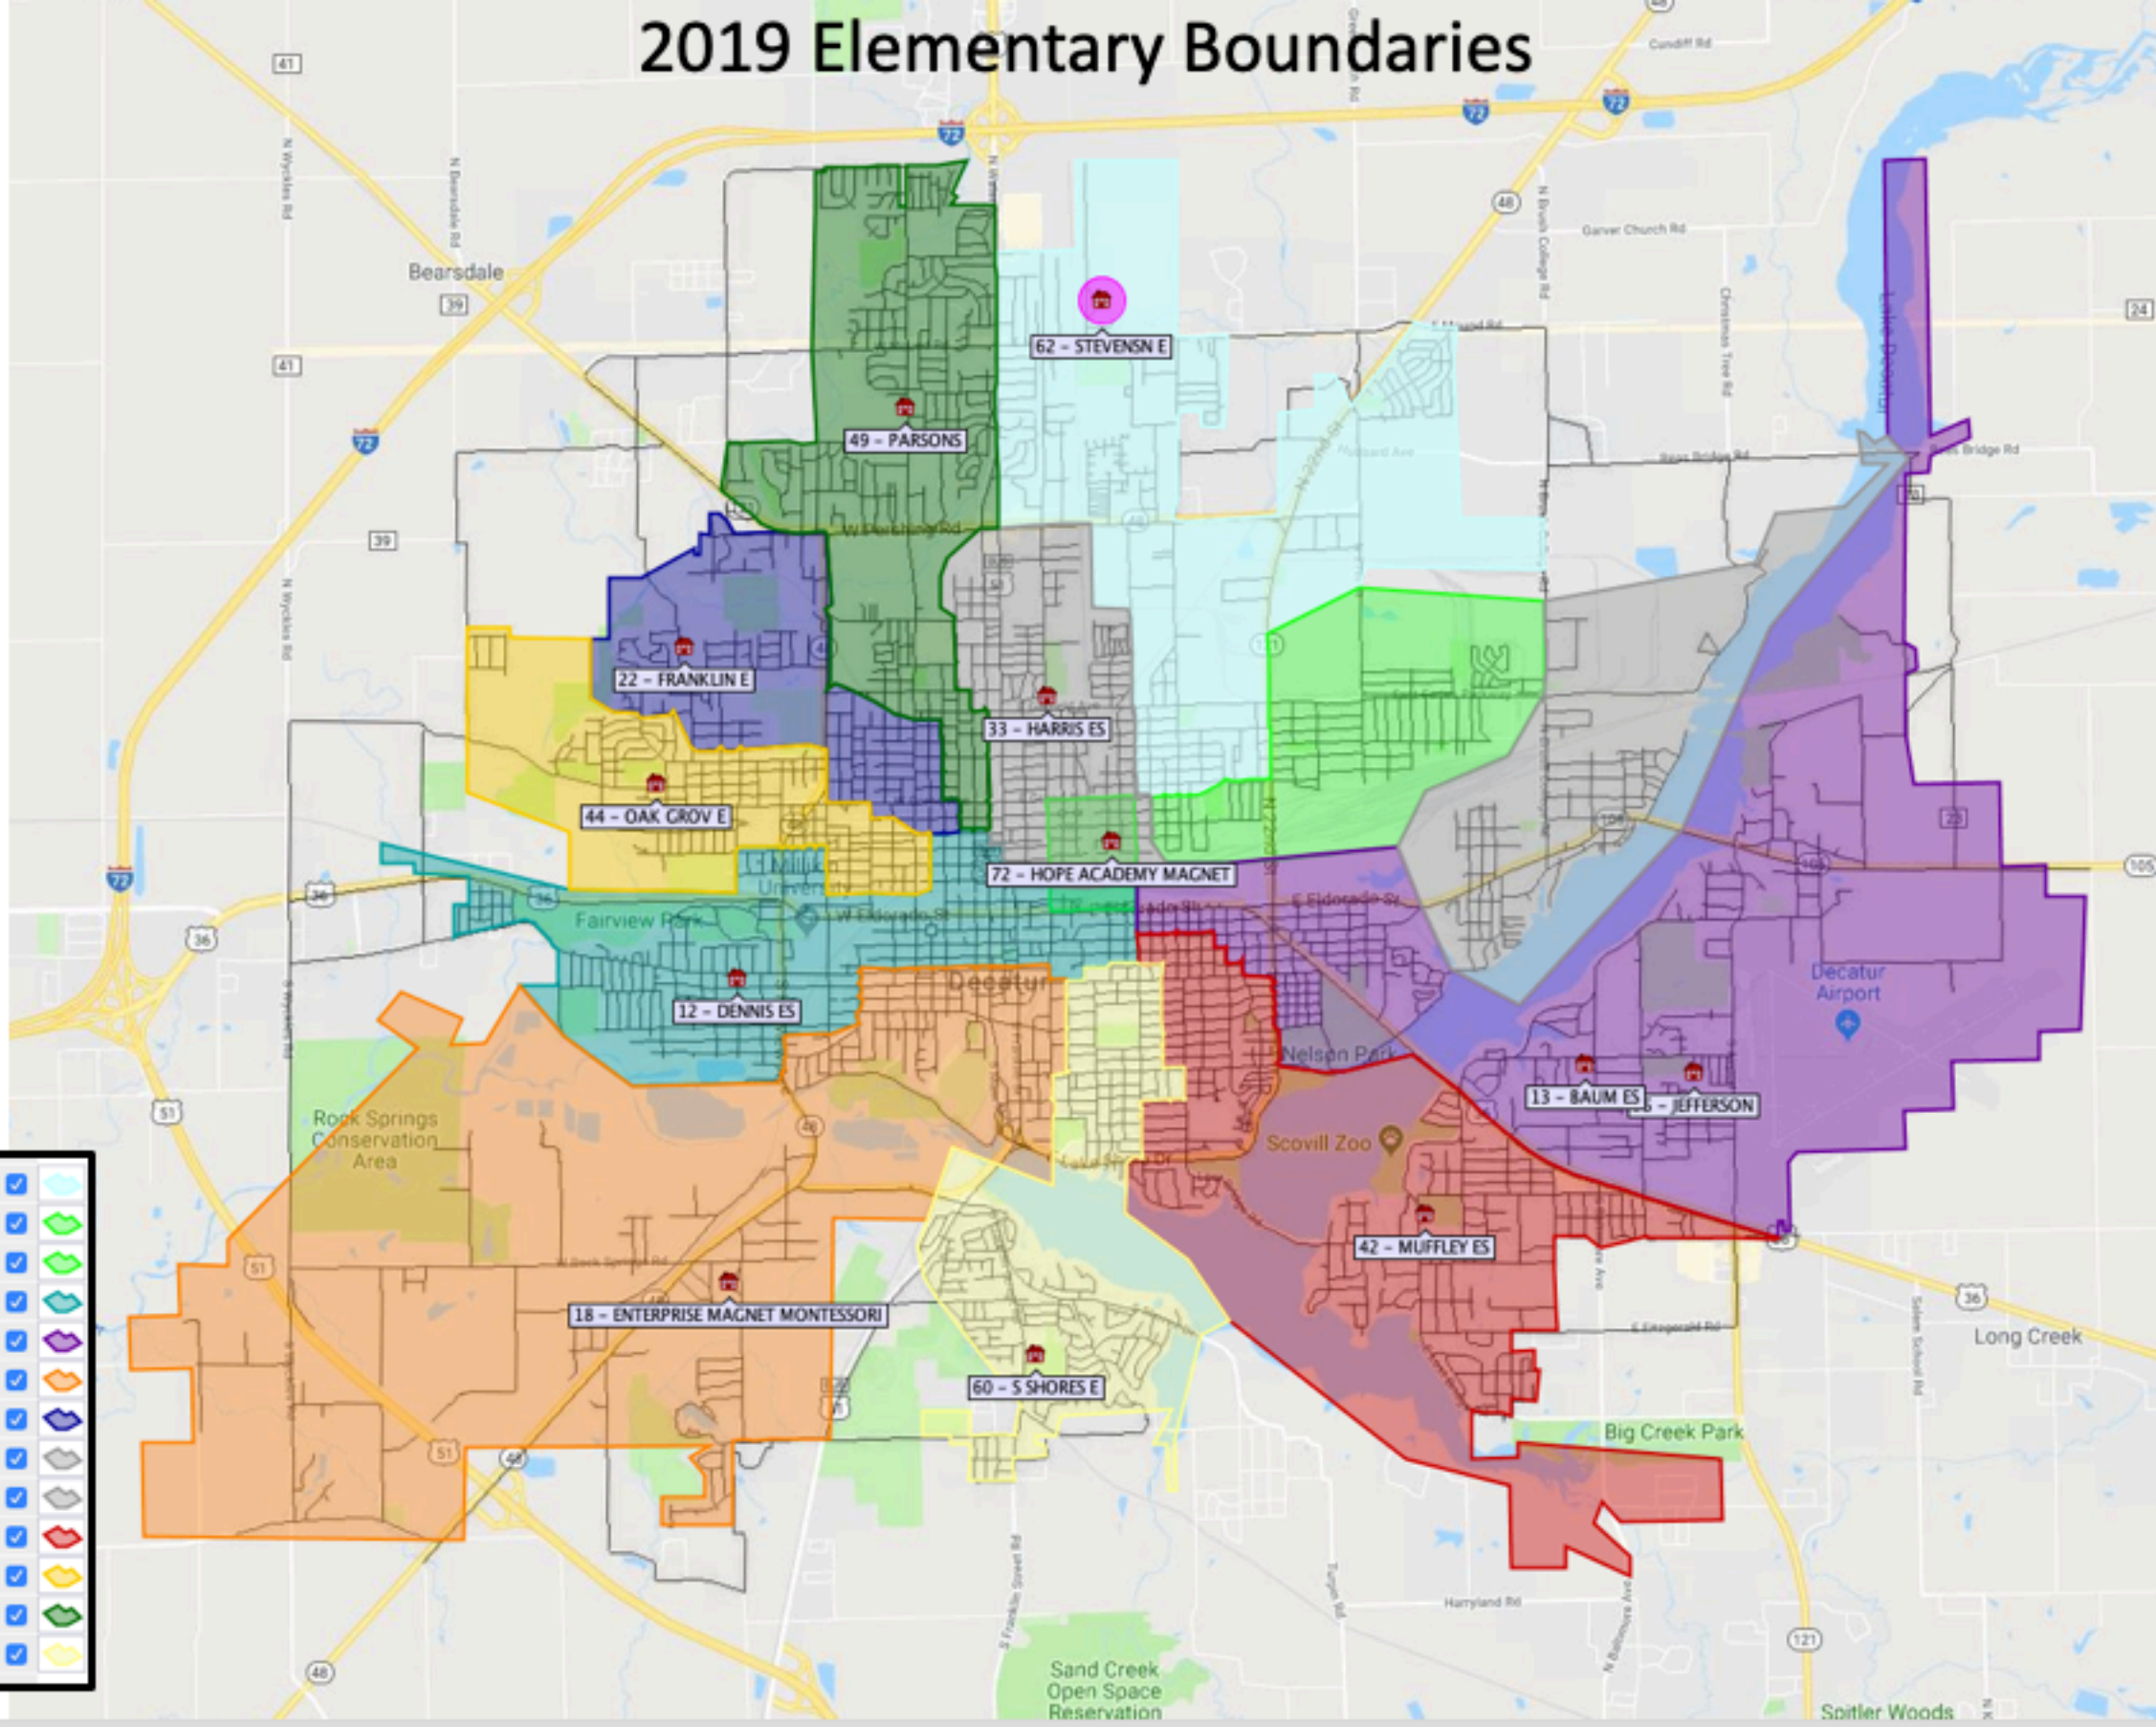

2019 Elementary Boundaries

STEVENSON Aug-05	
Hope (Old Brush College 2013)	
New Hope Dan 10312005	
DENNIS Aug-05	
BAUM Aug-05	
ENTERPRISE Aug-05	
FRANKLIN Aug-05	
HARRIS (OLD BRUSH COLLEGE 2013)	
HARRIS Aug-05	
MUFFLEY Aug-05	
OAK GROVE Aug-05	
PARSONS Aug-05	
SOUTH SHORES Aug-05	