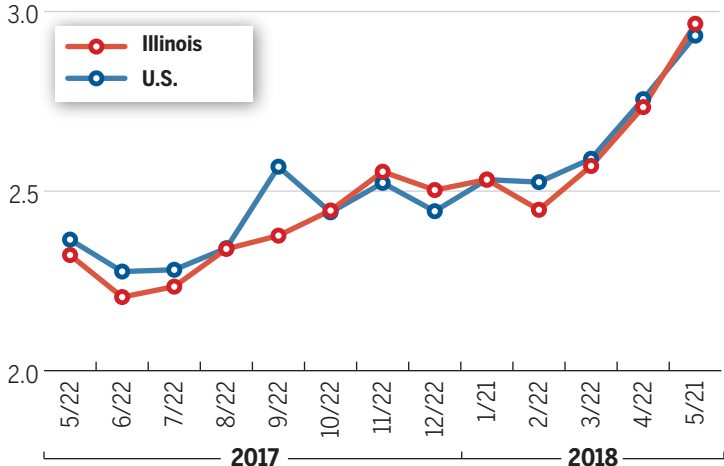

# At the pump

Average gas prices in Illinois and nationwide since last Memorial Day.

Source: GasBuddy.com

Lee Enterprises graphic