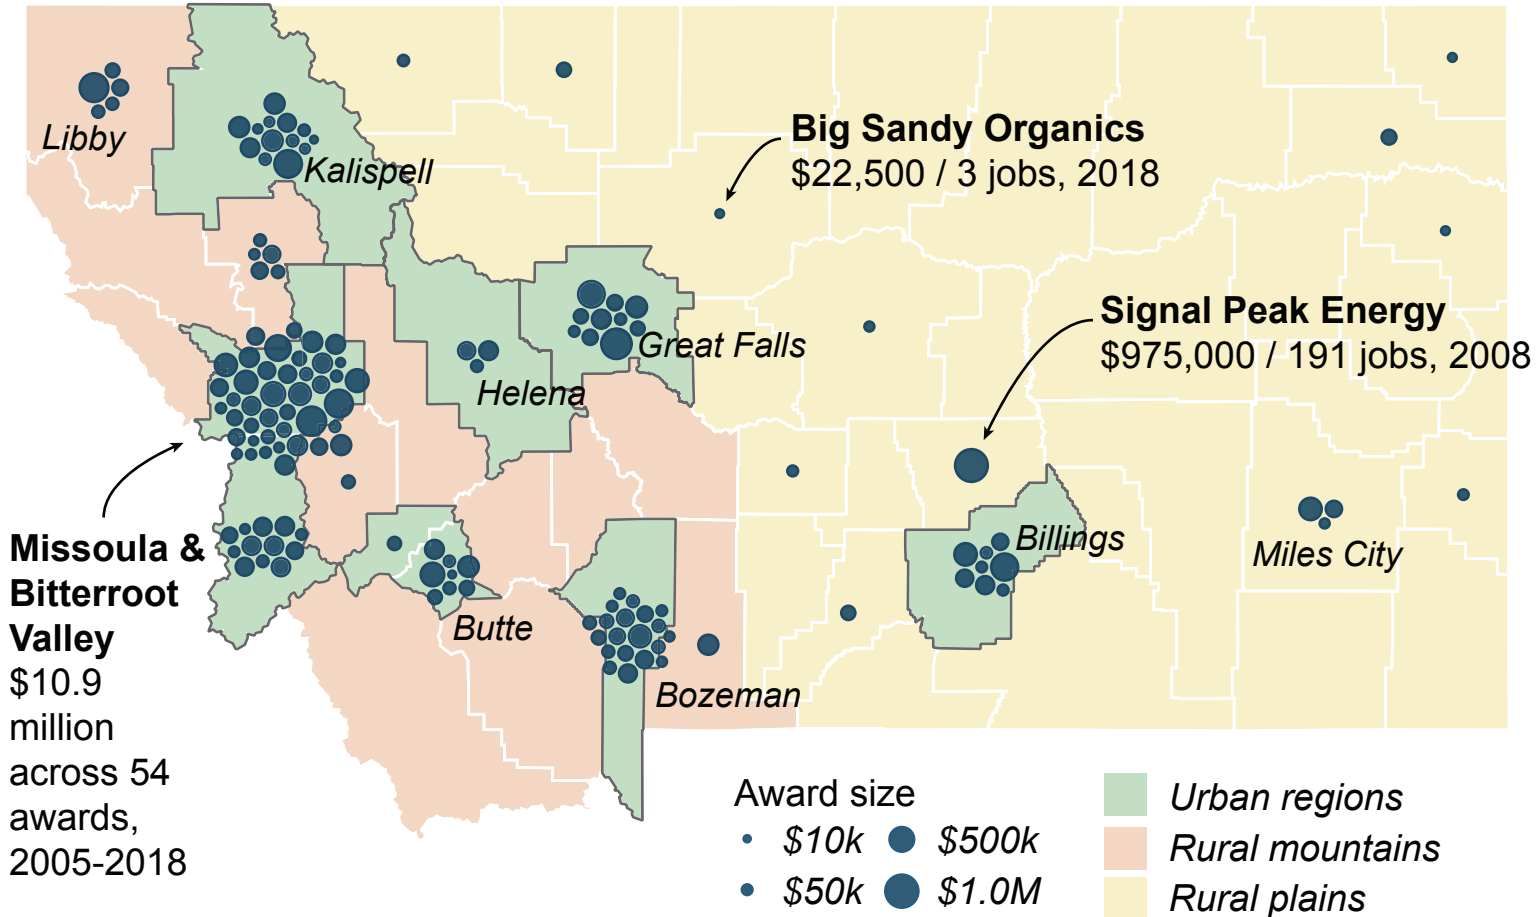

# Big Sky trust job creation grants awarded 2005-2018

Data: Montana Department of Commerce. Includes grant awards that were withdrawn post-award or that haven't produced jobs certified by the state. Credit: Eric Dietrich / MTFP