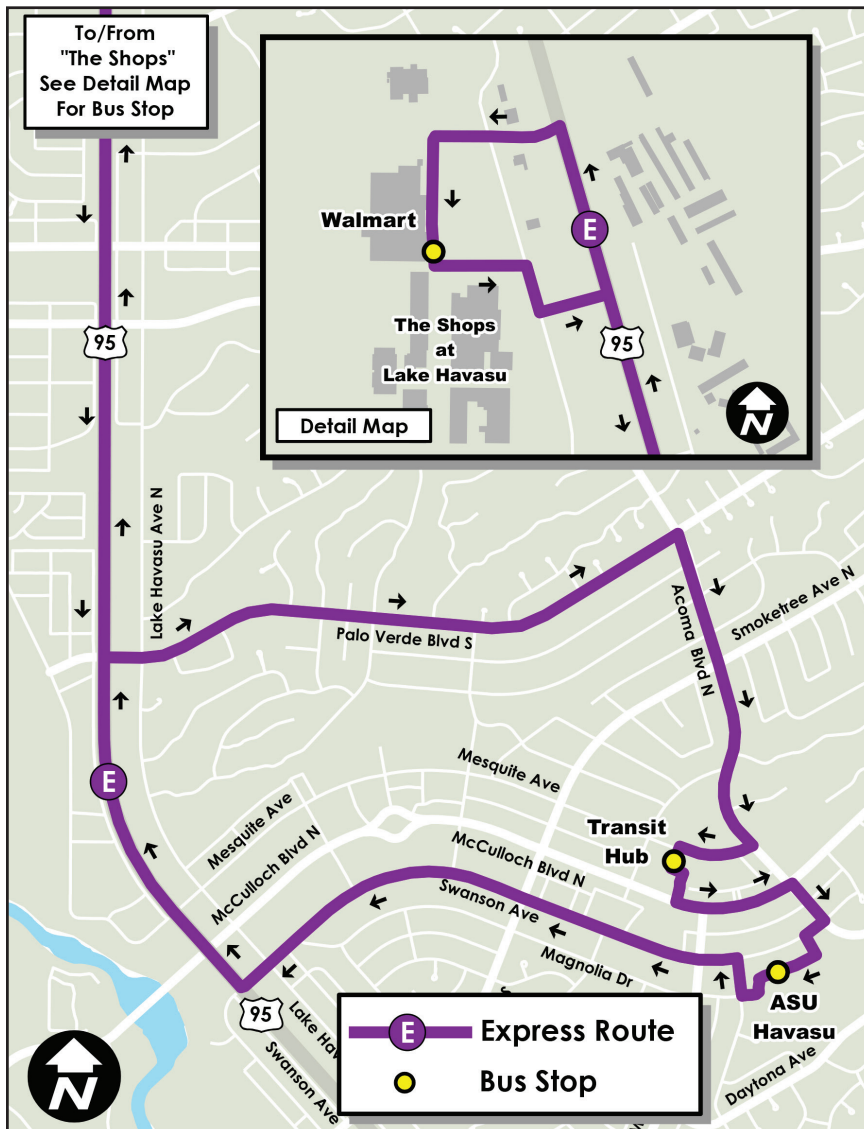

# Lake Havasu City Transit New Fixed-Route Service!

## Express Route Schedule

Stop	Departure Time					
	9:00	10:00	11:00	12:00	1:00	2:00
Pima Wash Parking Lot (Transit Hub)	9:00	10:00	11:00	12:00	1:00	2:00
Arizona State University	9:06	10:06	11:06	12:06	1:06	2:06
Walmart/Return to Pima Wash Parking Lot	9:37	10:37	11:37	12:37	1:37	2:37

## Hours of Operation

Monday, Wednesday, and Friday

9:00 a.m. - 3:00 p.m.

Last route departs Transit Hub at 2:00 p.m.

Closed Weekends and  
City Observed Holidays

(928) 453-7600

[www.lhctransit.org](http://www.lhctransit.org)