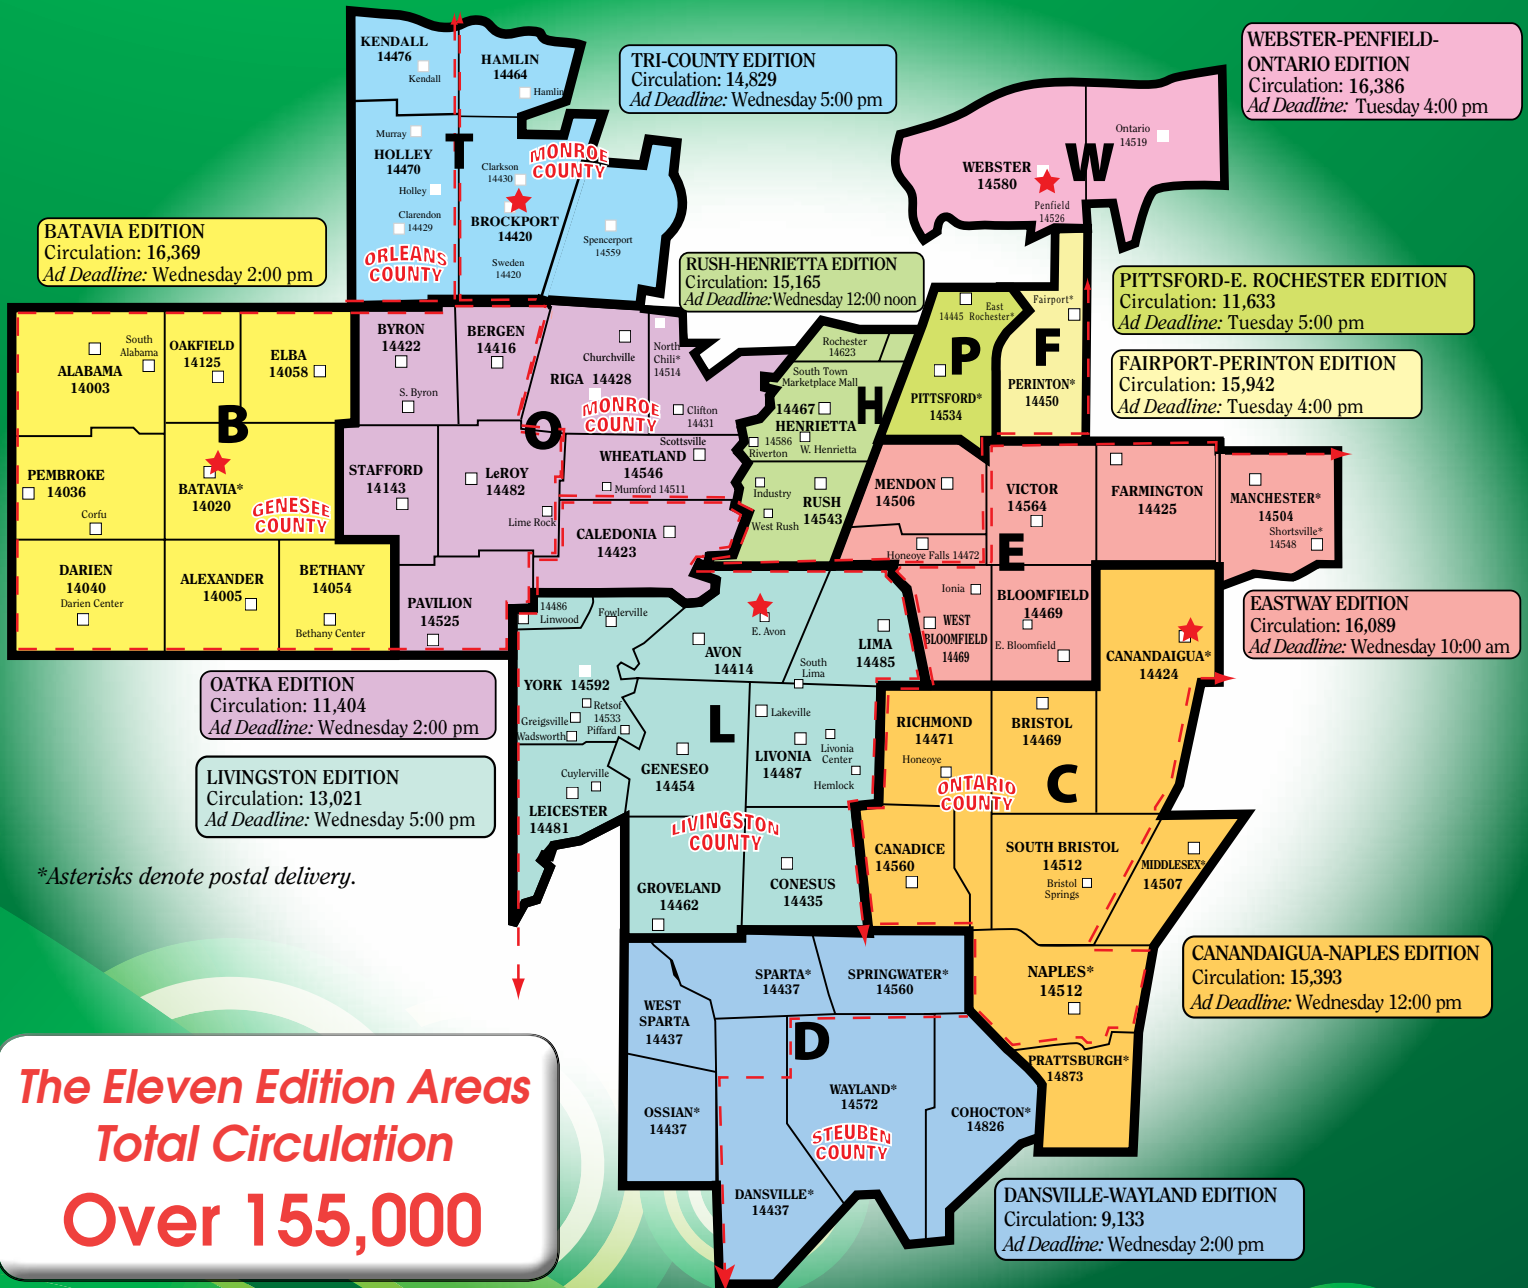

## COST

*Prices do not include tax.*

**8.5x11" • Per Flyer • No Bleed**

	Non-Gloss	Gloss
<b>One Sided</b> up to 9,999	10¢	14¢
<b>Two Sided</b> up to 9,999	14¢	18¢

**Inserts are perfect for any size business!**

**8.5x10.875" • Per Flyer • Two Sided • Bleed/No Bleed**

Quantity	60# Gloss	80# Gloss	60# Offset
10,000-19,999	9¢	10¢	10¢
20,000-29,999	8¢	10¢	10¢
30,000-49,999	7¢	8¢	7¢
50,000-74,999	6¢	7¢	7¢
75,000-149,999	6¢	7¢	7¢
150,000-749,999	6¢	6¢	6¢
750,000 or more	5¢	6¢	6¢

Genesee Valley  
**PENNY SAVER**.com

**Deadlines:** Copy provided 10 business days prior to publication date. Insertion order to Circulation by 5pm on Monday before publication date. Insert complete printing by noon on Tuesday before publication date. A \$50 Rush Charge will be added to any orders that extend past these deadlines. Inserts take 5-7 business days from approval of proof to print. Includes 2 proofs. Each additional proof will result in a \$10 Creative Charge.

**The Eleven Edition Areas  
Total Circulation  
Over 155,000**

**Avon:**  
585.226.8111  
1471 Route 15  
Avon, NY 14414

**Batavia:**  
585.343.3111  
222 E. Main St.  
Batavia, NY 14020

**Brockport:**  
585.637.5100  
15 Main St.  
Brockport, NY 14420