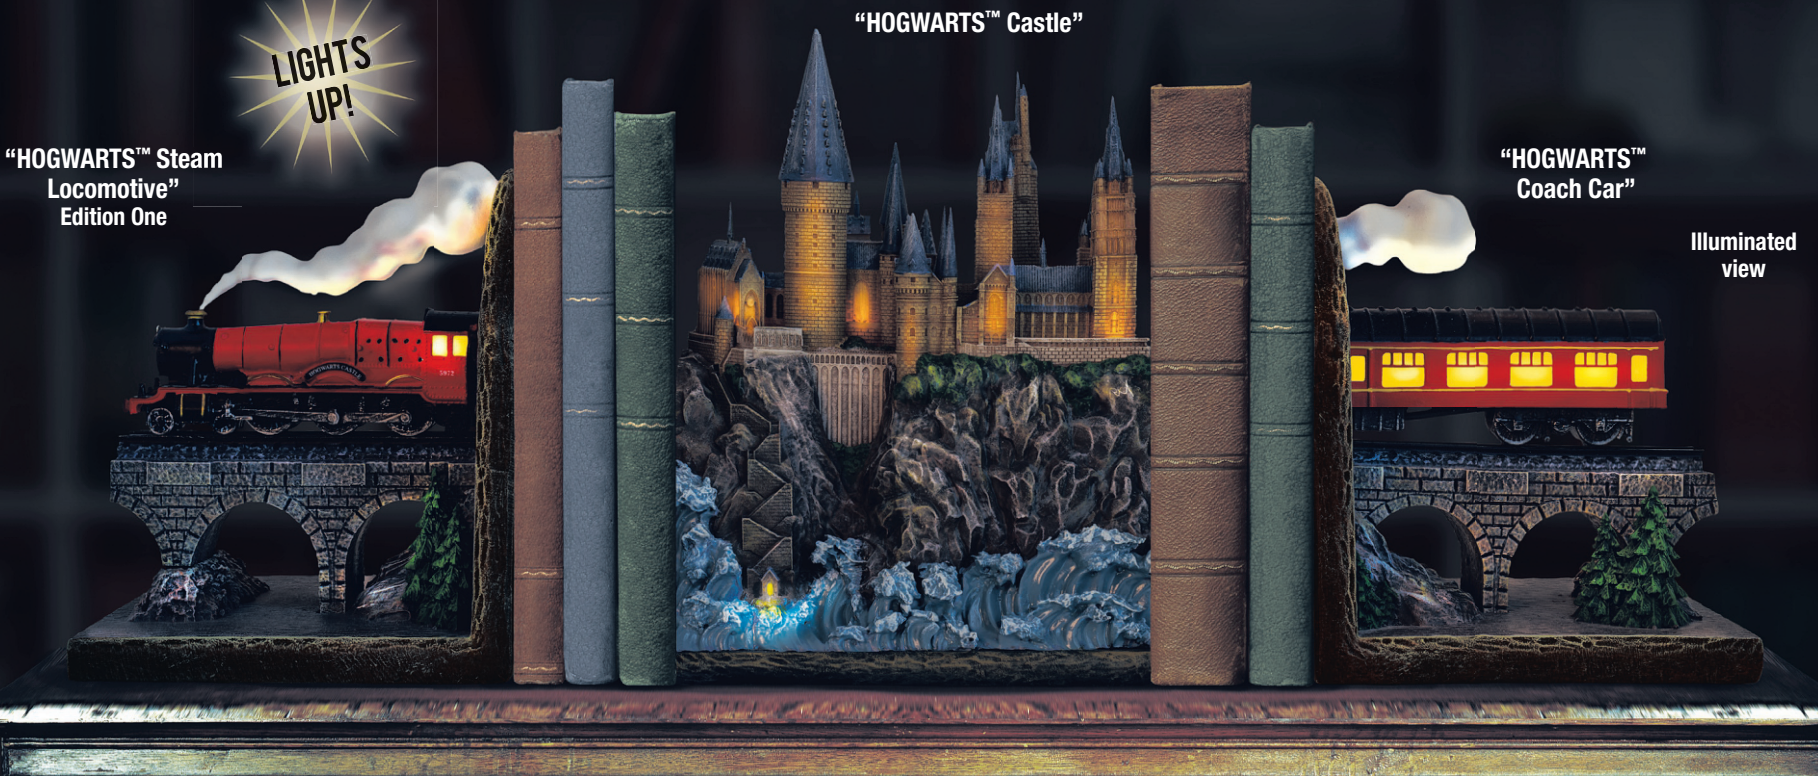

PLEASE RESPOND PROMPTLY SEND NO MONEY NOW

The Bradford Exchange
9345 Milwaukee Avenue, Niles, IL 60714-1393

YES! Please send me Edition One in the Collection for my review through the No-Risk Plan described below. By returning this form, I agree to the following:

I will receive each edition in the collection about every 2-4 weeks. I will be charged for each edition upon shipment at the Edition One price detailed in this offer. I understand that this plan continues until I cancel or the collection ends. I may cancel at any time.

Satisfaction Guaranteed: I may return any item within one year of receipt for a full refund, and returns are always free.

Mrs. Mr. Ms.

Name (Please Print Clearly)

Address

City State Zip

Email (optional)

923466-172421

Limited-edition presentations available only from The Bradford Exchange. Sales subject to product availability, request acceptance and credit approval.

Innovative Art and Designs of Enduring Value

ALSO AT BRADFORDEXCHANGE.COM/923466

Scan here

THE JOURNEY TO HOGWARTS! ILLUMINATED BOOKEND COLLECTION

Harry Potter

LIGHTS UP!

"HOGWARTS™ Steam Locomotive" Edition One

"HOGWARTS™ Castle"

"HOGWARTS™ Coach Car"

Illuminated view

ALL ABOARD THE HOGWARTS EXPRESS!

September 1st marks the exciting day in the Wizarding World when students board the HOGWARTS™ Express and travel to the HOGWARTS™ School of Witchcraft and Wizardry. Now you can join in the magical adventure with this trio of hand-crafted sculptural bookends! Intricate details include the HOGWARTS™ Express and HOGWARTS™ Castle emblems, the locomotive's smoke stack, billowing "steam," and each car's wheels and coupling rods. The dramatic center bookend spotlights the castle built in the rugged mountains and features pointed turrets and a long staircase leading to the loch's crashing waves. Plus, all three bookends light up with yellow LEDs! These sturdy bookends support your favorite books, albums, CDs, files, and more with HOGWARTS™ style.

Fully Sculptural, Officially Licensed, and Unconditionally Guaranteed

Strong demand is expected for this limited-edition collection, so don't wait. Editions are available at $79.99 (plus $12.99 shipping and service per edition; see bradfordexchange.com). Edition One is payable in two installments of $39.99 plus shipping. Your purchase is risk-free, backed by our unconditional, 365-day money-back guarantee. You need send no money now. Simply complete and mail the coupon today.

All characters and elements © & ™ Warner Bros. Entertainment Inc. WB SHIELD: © & ™ WBEL. Publishing Rights © JKR. (s26)

©2026 The Bradford Exchange
01-36551-001-NPDTQR

In Loving Memory PERSONALIZED GARDEN STONE

A limb has fallen
from the *Family Tree*,
that says *Grieve not for me.*
Remember the Best times,
the Laughter, the Song,
the Good life I lived
while I was Strong.
In Loving Memory
James Smith

Honors Your Loved One

One of the most beautiful symbols of family, the enduring tree, inspires an uplifting remembrance in honor of a family member who is dearly missed. This sculptural garden stone is hand-crafted to capture the look and texture of weathered stone, bearing a low-relief tree and a meaningful message to help bring comfort in a time of loss. FREE personalization of your beloved family member's name makes the remembrance even more significant. UV-treated for use outdoors, the stone's amber-hued tree features pavé glitter that sparkles in the sun.

You can get "Beloved Memories," Issue One in the *Love and Remembrance Garden Stone Collection*, for two installments of $34.99, totaling $69.99 per issue (plus $11.99 shipping & service per stone; see bradfordexchange.com). Your purchase is backed by our 365-day money-back guarantee and strong demand is expected. Send no money now. Mail the coupon today, printing the first and last names (up to 18 characters, including spaces) for FREE personalization. (Note that only "Beloved Memories," Issue One, will be personalized).

Free Personalization!

James Smith

Scan here