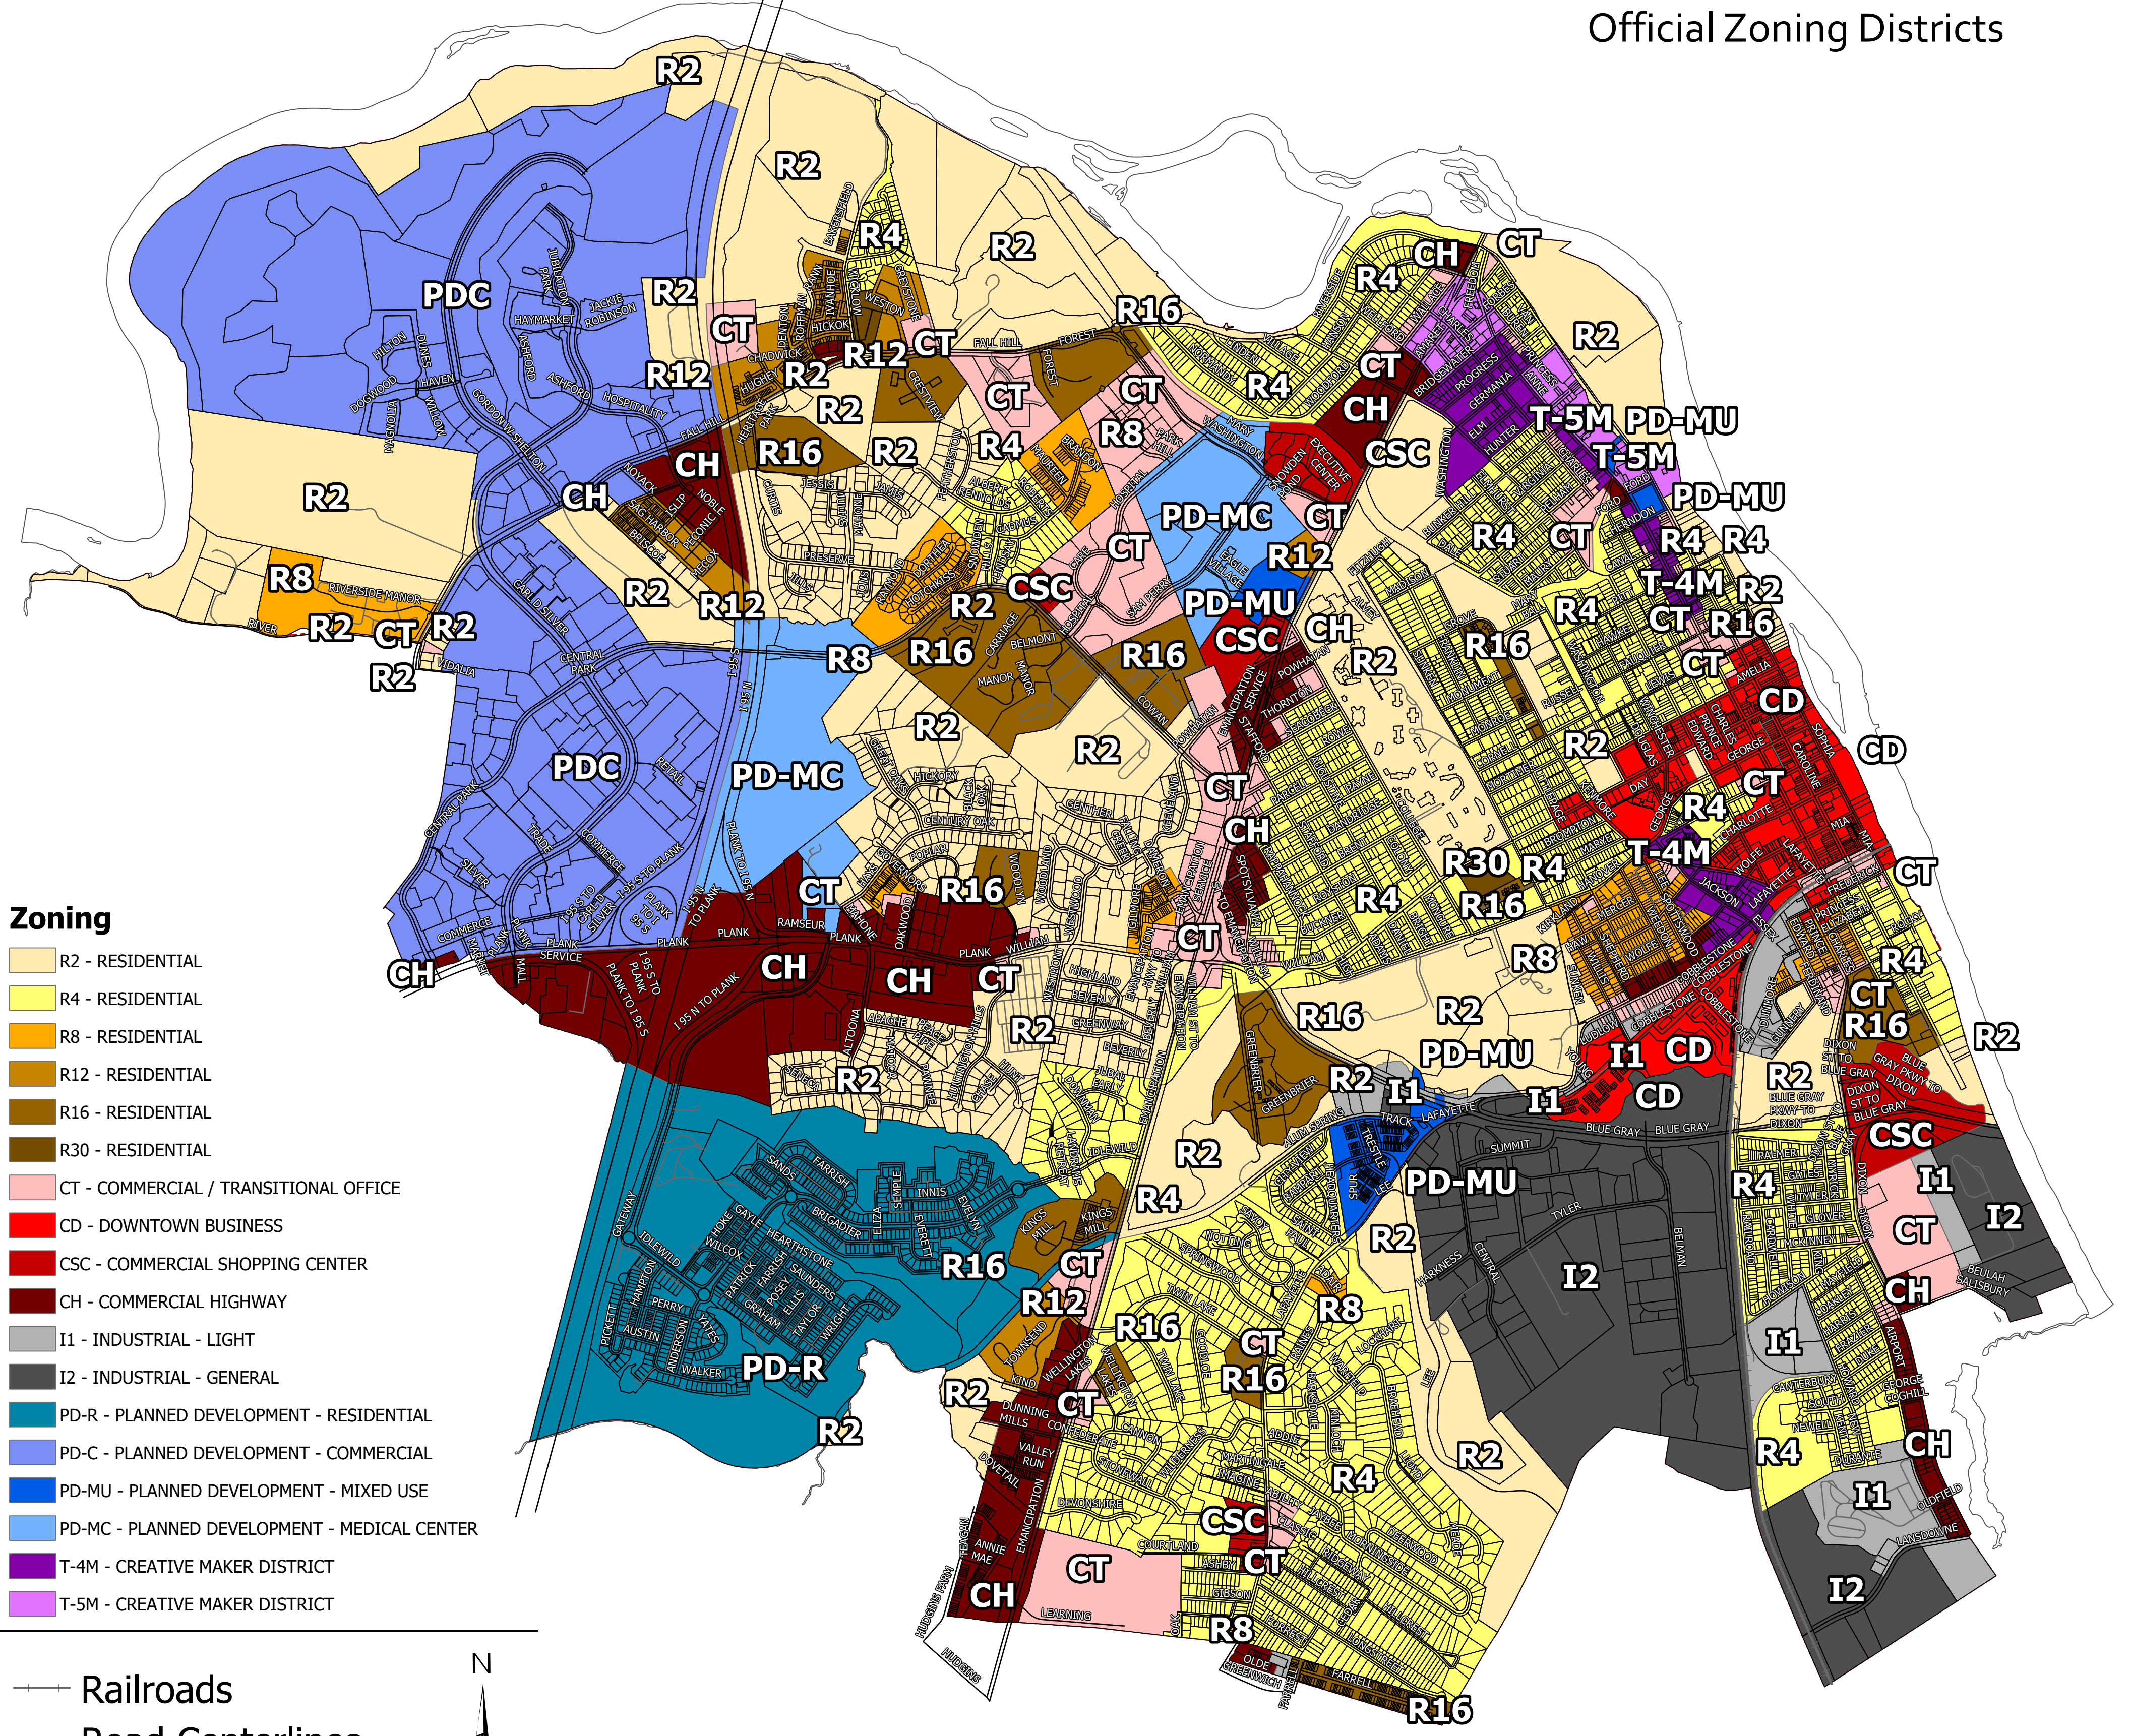

CITY OF FREDERICKSBURG VIRGINIA

Prepared January 2022

Map Of Official Zoning Districts

Zoning

- R2 - RESIDENTIAL
- R4 - RESIDENTIAL
- R8 - RESIDENTIAL
- R12 - RESIDENTIAL
- R16 - RESIDENTIAL
- R30 - RESIDENTIAL
- CT - COMMERCIAL / TRANSITIONAL OFFICE
- CD - DOWNTOWN BUSINESS
- CSC - COMMERCIAL SHOPPING CENTER
- CH - COMMERCIAL HIGHWAY
- I1 - INDUSTRIAL - LIGHT
- I2 - INDUSTRIAL - GENERAL
- PD-R - PLANNED DEVELOPMENT - RESIDENTIAL
- PD-C - PLANNED DEVELOPMENT - COMMERCIAL
- PD-MU - PLANNED DEVELOPMENT - MIXED USE
- PD-MC - PLANNED DEVELOPMENT - MEDICAL CENTER
- T-4M - CREATIVE MAKER DISTRICT
- T-5M - CREATIVE MAKER DISTRICT

Railroads
 Road Centerlines
 City Boundary