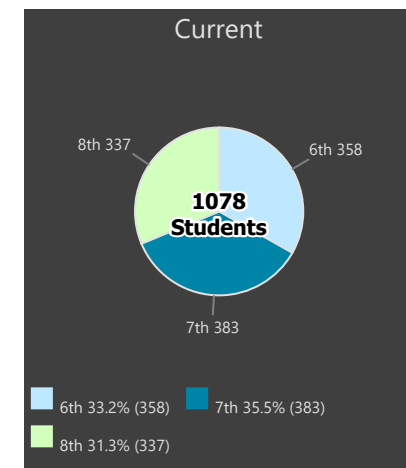

Legend

- BAPS ES Sites
- BAPS MS Sites

Centennial Boundary

- Area with (No Change)
- Added from (ORMS)
- Moving to (SMS)
- Recommended Boundary
- Existing Boundary
- New Developments

| | Current | Recommended |
|----------------------------------|--------------------|--------------------|
| Size | 12.23 Sq Mi | 9.52 Sq Mi |
| Est. # of Homes | 9918 | 9422 |
| # of New Developments | 11 | 9 |
| # of Apartments Complexes | 9 | 5 |

Centennial Middle School (Recommended Boundary)