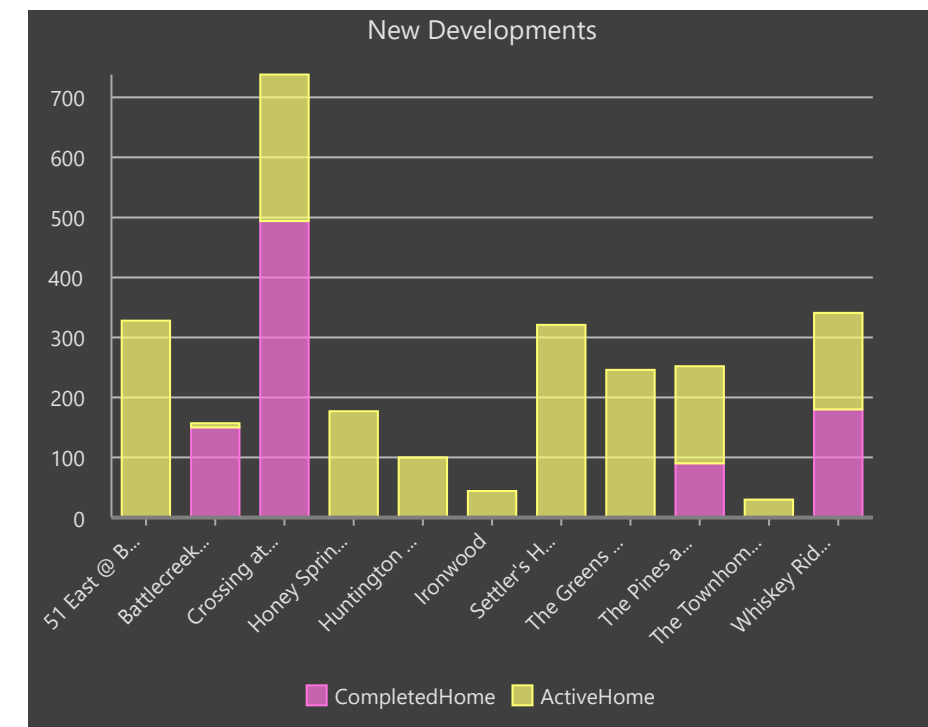

Legend

- BAPS ES Sites
- BAPS MS Sites

Centennial Boundary

- Area with (No Change)
- Added from (ORMS)
- Moving to (SMS)
- Recommended Boundary
- Existing Boundary
- New Developments

| | Current | Recommended |
|----------------------------------|--------------------|--------------------|
| Size | 12.23 Sq Mi | 9.52 Sq Mi |
| Est. # of Homes | 9918 | 9422 |
| # of New Developments | 11 | 9 |
| # of Apartments Complexes | 9 | 5 |

Centennial Middle School (Recommended Boundary)