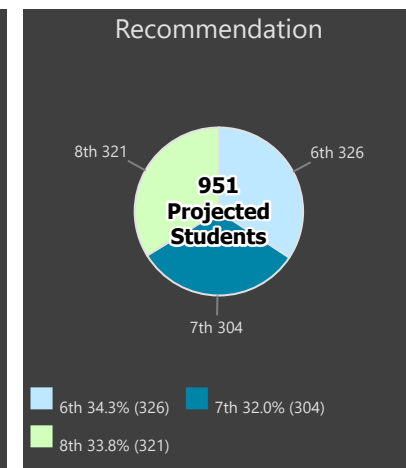

Legend

- BAPS ES Sites
- BAPS MS Sites

Centennial Boundary

- Area with (No Change)
- Added from (ORMS)
- Moving to (SMS)
- Recommended Boundary
- Existing Boundary
- New Developments

| | Current | Recommended |
|----------------------------------|--------------------|--------------------|
| Size | 12.23 Sq Mi | 9.52 Sq Mi |
| Est. # of Homes | 9918 | 9422 |
| # of New Developments | 11 | 9 |
| # of Apartments Complexes | 9 | 5 |

Centennial Middle School (Recommended Boundary)