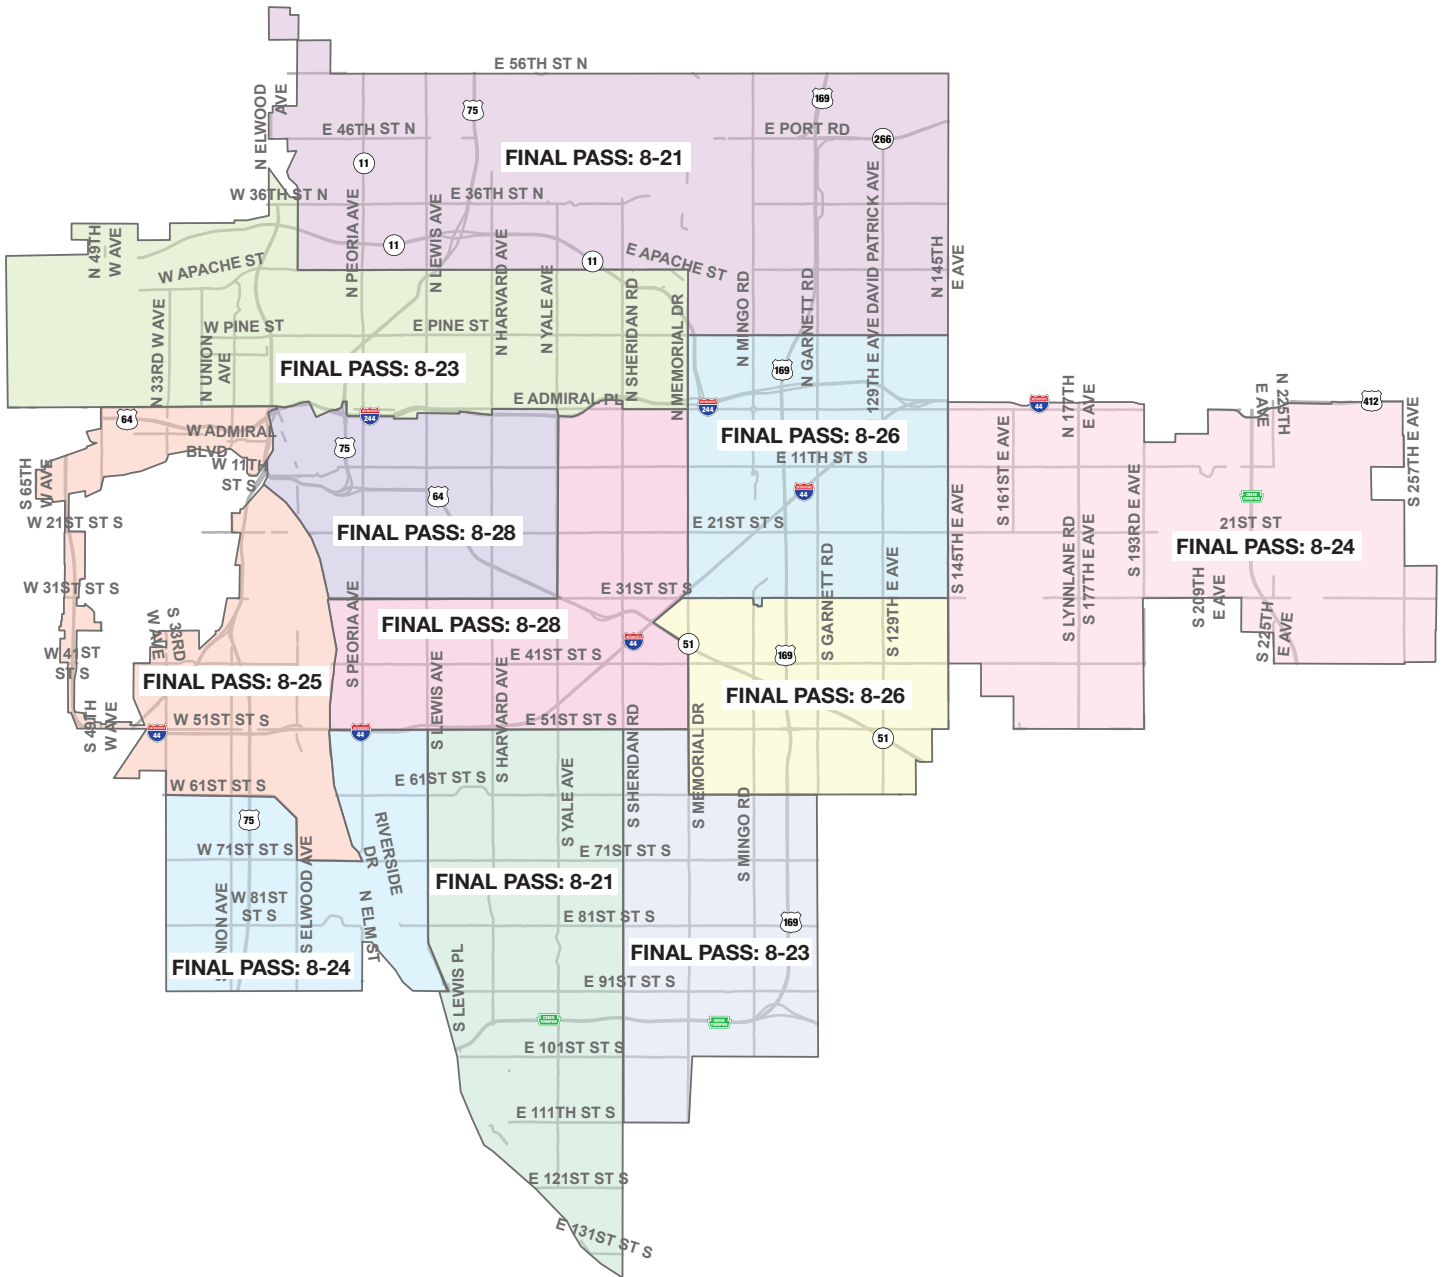

CURBSIDE GREENWASTE COLLECTION MAP

For more information, visit:

cityoftulsa.org/greenwaste

CITY OF
Tulsa
A New Kind of Energy™