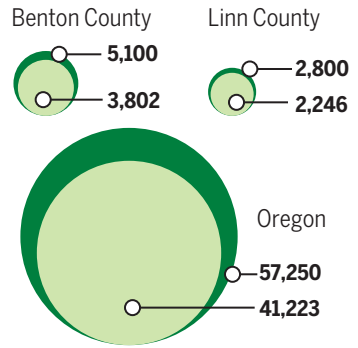

A Christmas tree story

Christmas trees are big business in the mid-valley, but the number of trees sold dropped between 2010 and 2015. Here's a snapshot of the business locally and in Oregon.

ACRES IN OPERATION

Source: XXXX

Lee Enterprises graphic

NUMBER OF TREES SOLD

TOTAL SALES

TOTAL SALES