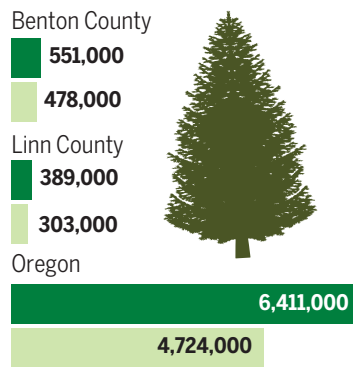

A Christmas tree story

Christmas trees are big business in the mid-valley, but the number of trees sold dropped between 2010 and 2015. Here's a snapshot of the business locally and in Oregon.

ACRES IN OPERATION

Source: XXXX

Lee Enterprises graphic

NUMBER OF TREES SOLD

TOTAL SALES

TOTAL SALES