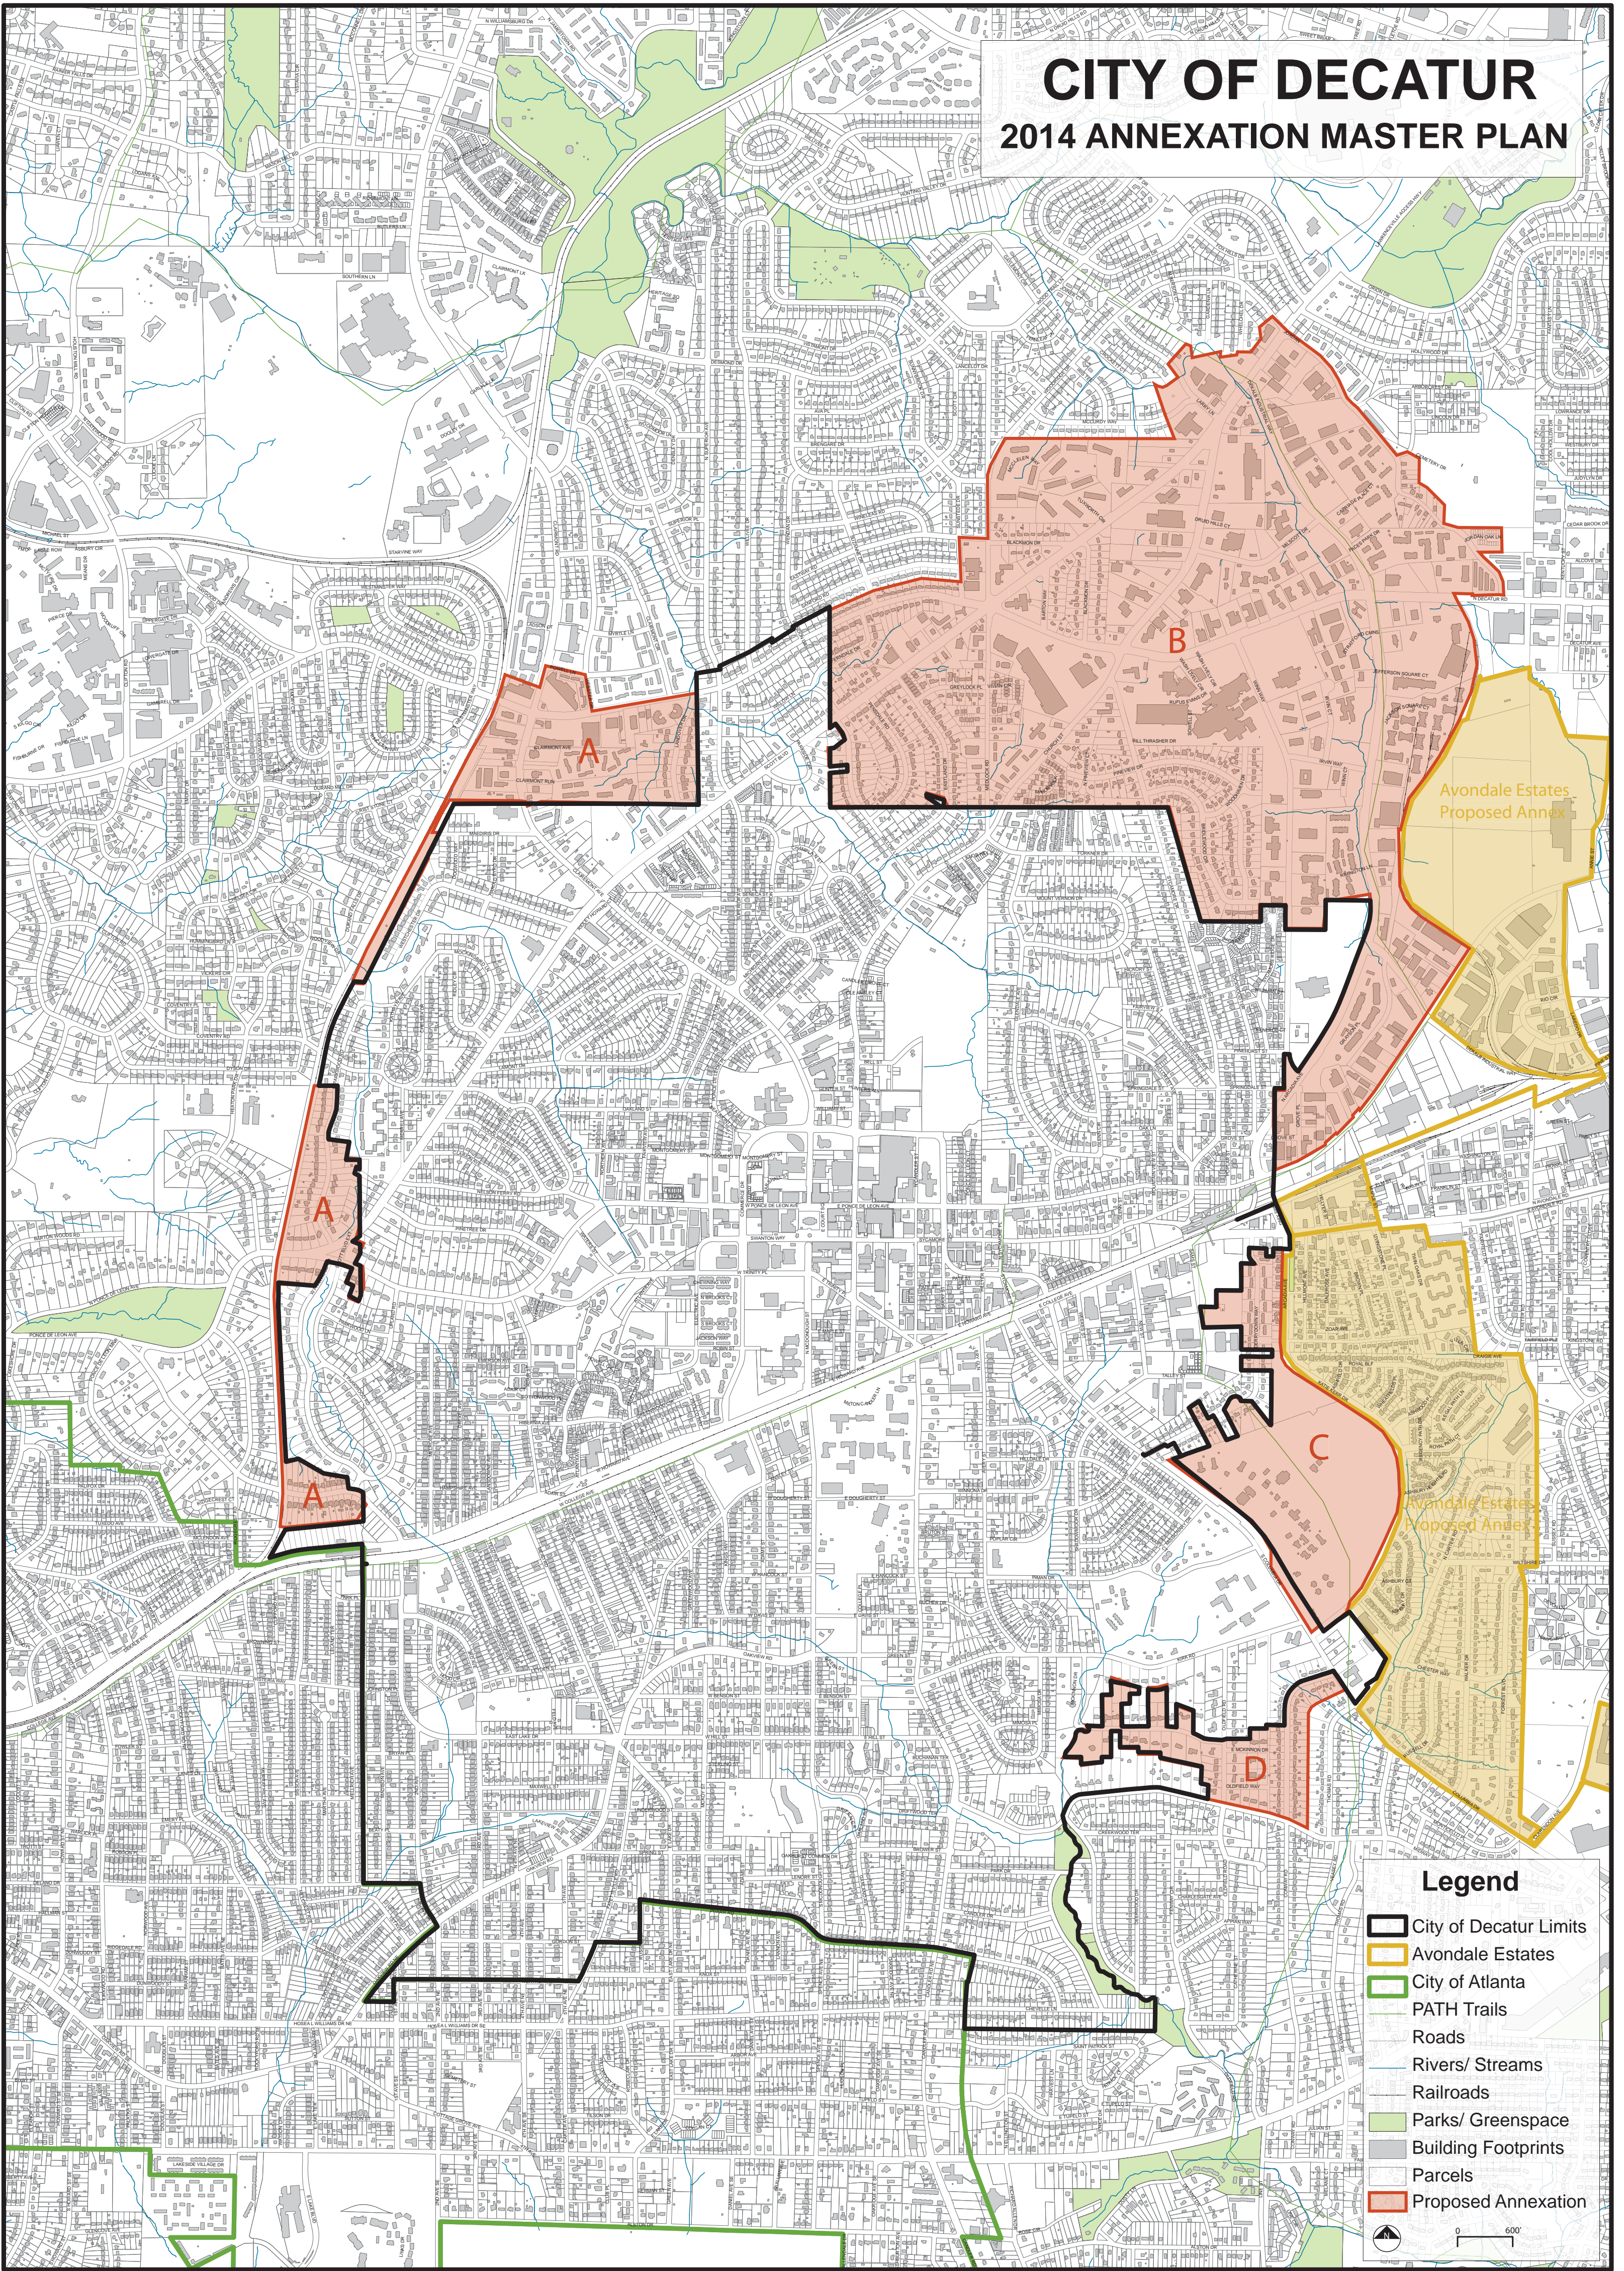

# CITY OF DECATUR

## 2014 ANNEXATION MASTER PLAN

### Legend

- City of Decatur Limits
- Avondale Estates
- City of Atlanta
- PATH Trails
- Roads
- Rivers/ Streams
- Railroads
- Parks/ Greenspace
- Building Footprints
- Parcels
- Proposed Annexation