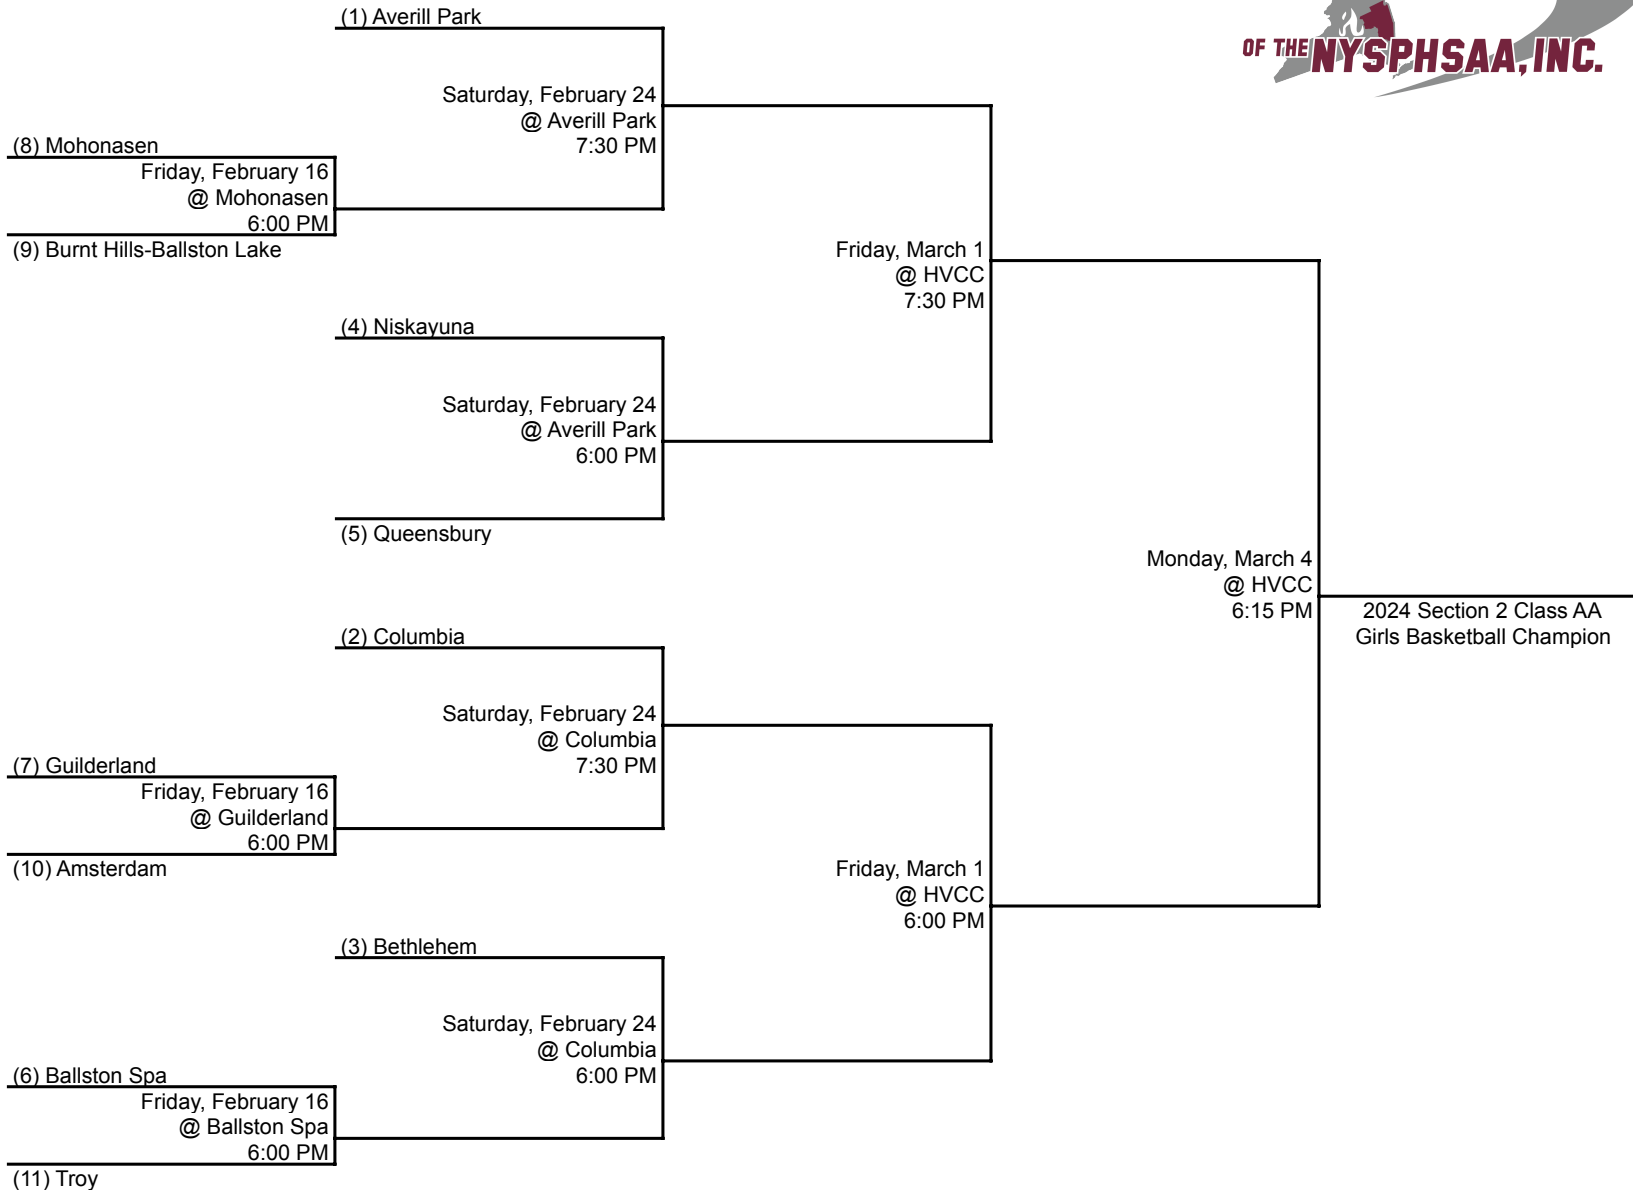

# 2024 SECTION 2 GIRLS BASKETBALL TOURNAMENT - CLASS AAA

Please note: HIGHER SEED IS HOME TEAM (Light colored jerseys)

## 2024 SECTION 2 GIRLS BASKETBALL TOURNAMENT - CLASS AA

Please note: HIGHER SEED IS HOME TEAM (Light colored jerseys)

# 2024 SECTION 2 GIRLS BASKETBALL TOURNAMENT - CLASS A

Please note: HIGHER SEED IS HOME TEAM (Light colored jerseys)

**2024 SECTION 2 GIRLS BASKETBALL TOURNAMENT - CLASS B**

Please note: HIGHER SEED IS HOME TEAM (Light colored jerseys)