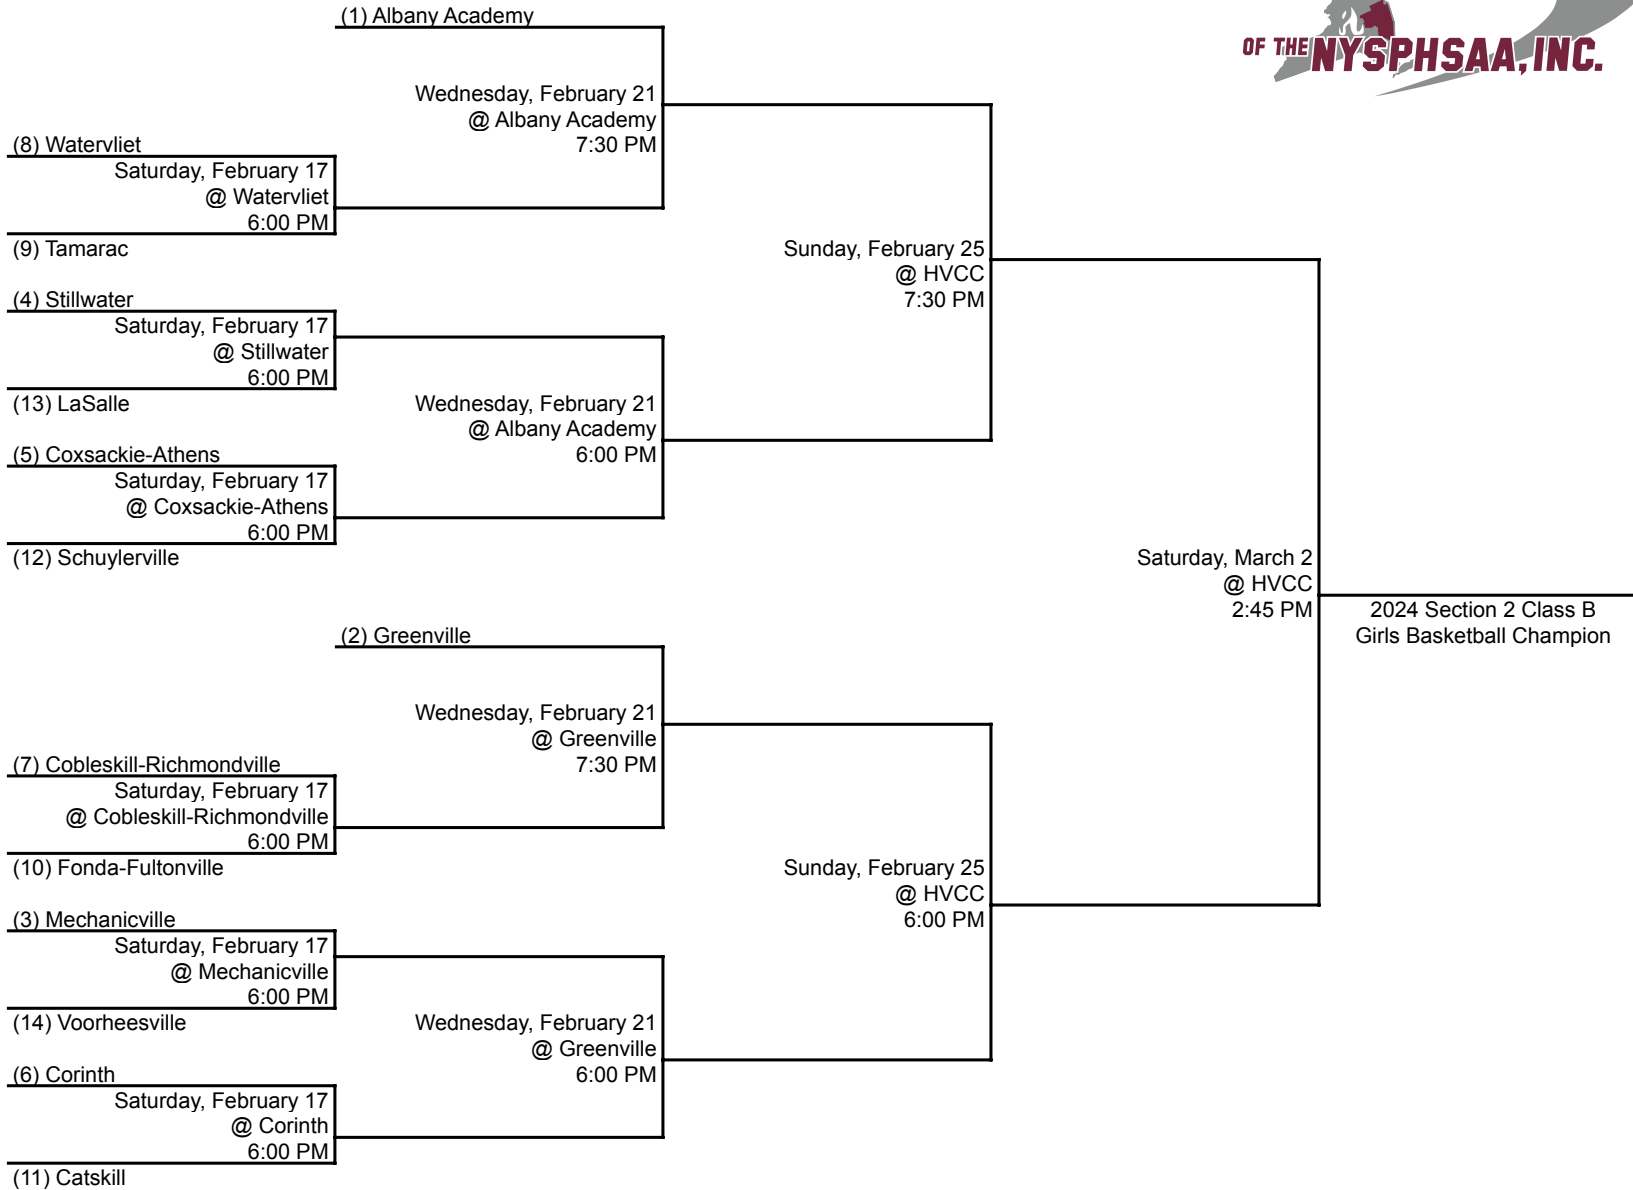

# 2024 SECTION 2 GIRLS BASKETBALL TOURNAMENT - CLASS AAA

Please note: HIGHER SEED IS HOME TEAM (Light colored jerseys)

## 2024 SECTION 2 GIRLS BASKETBALL TOURNAMENT - CLASS AA

Please note: HIGHER SEED IS HOME TEAM (Light colored jerseys)

# 2024 SECTION 2 GIRLS BASKETBALL TOURNAMENT - CLASS A

Please note: HIGHER SEED IS HOME TEAM (Light colored jerseys)

**2024 SECTION 2 GIRLS BASKETBALL TOURNAMENT - CLASS B**

Please note: HIGHER SEED IS HOME TEAM (Light colored jerseys)