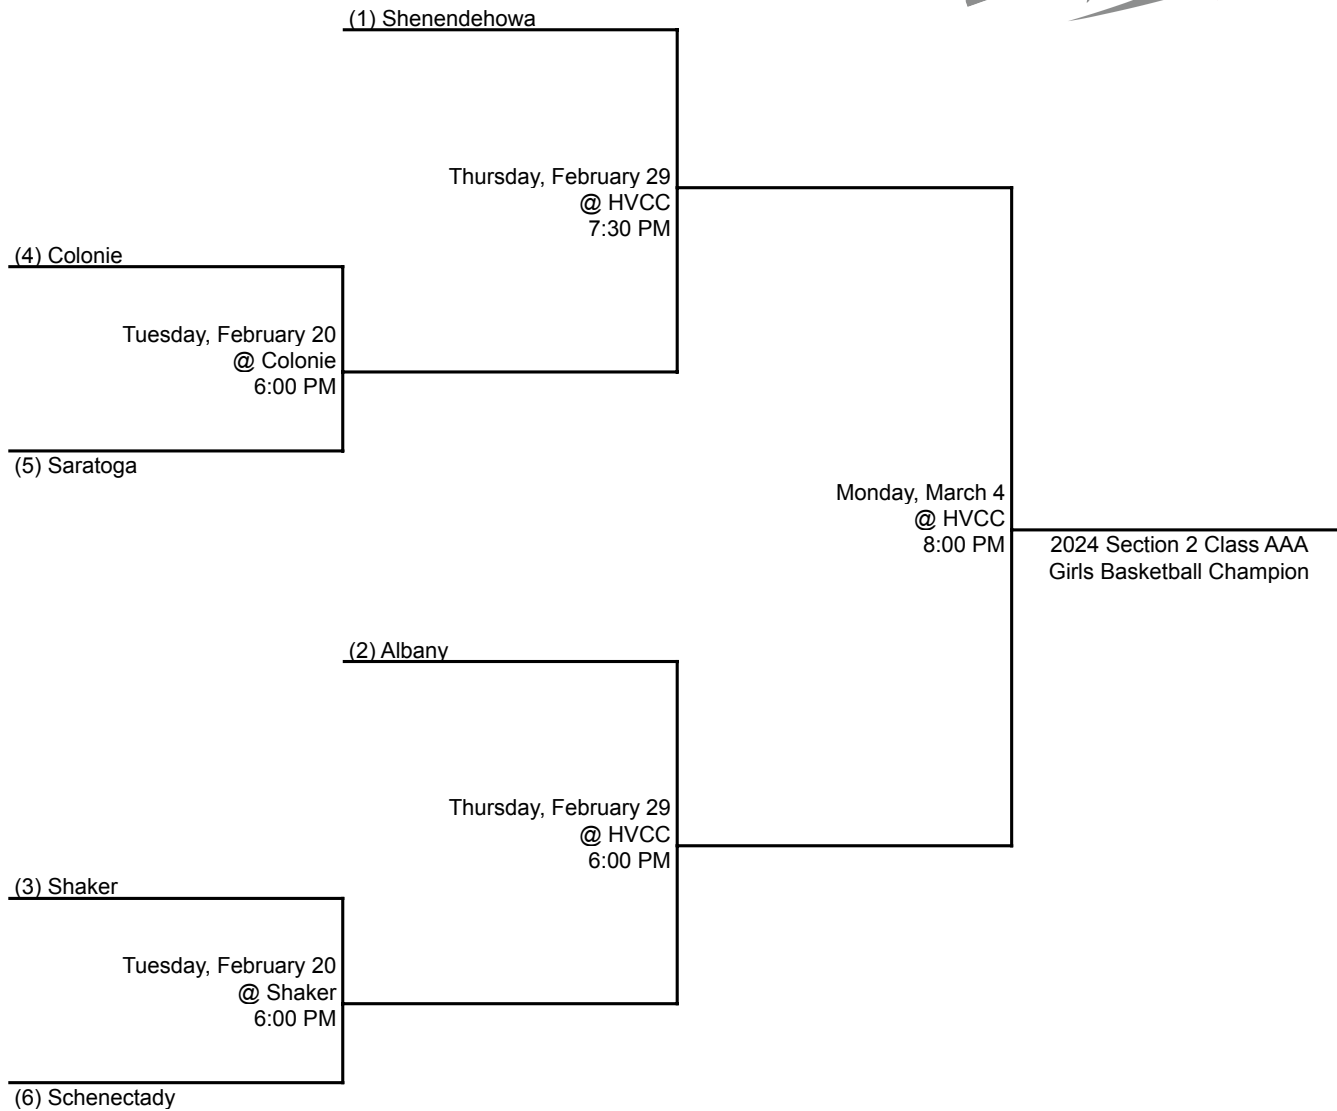

# 2024 SECTION 2 GIRLS BASKETBALL TOURNAMENT - CLASS AAA

Please note: HIGHER SEED IS HOME TEAM (Light colored jerseys)

## 2024 SECTION 2 GIRLS BASKETBALL TOURNAMENT - CLASS AA

Please note: HIGHER SEED IS HOME TEAM (Light colored jerseys)

# 2024 SECTION 2 GIRLS BASKETBALL TOURNAMENT - CLASS A

Please note: HIGHER SEED IS HOME TEAM (Light colored jerseys)

**2024 SECTION 2 GIRLS BASKETBALL TOURNAMENT - CLASS B**

Please note: HIGHER SEED IS HOME TEAM (Light colored jerseys)