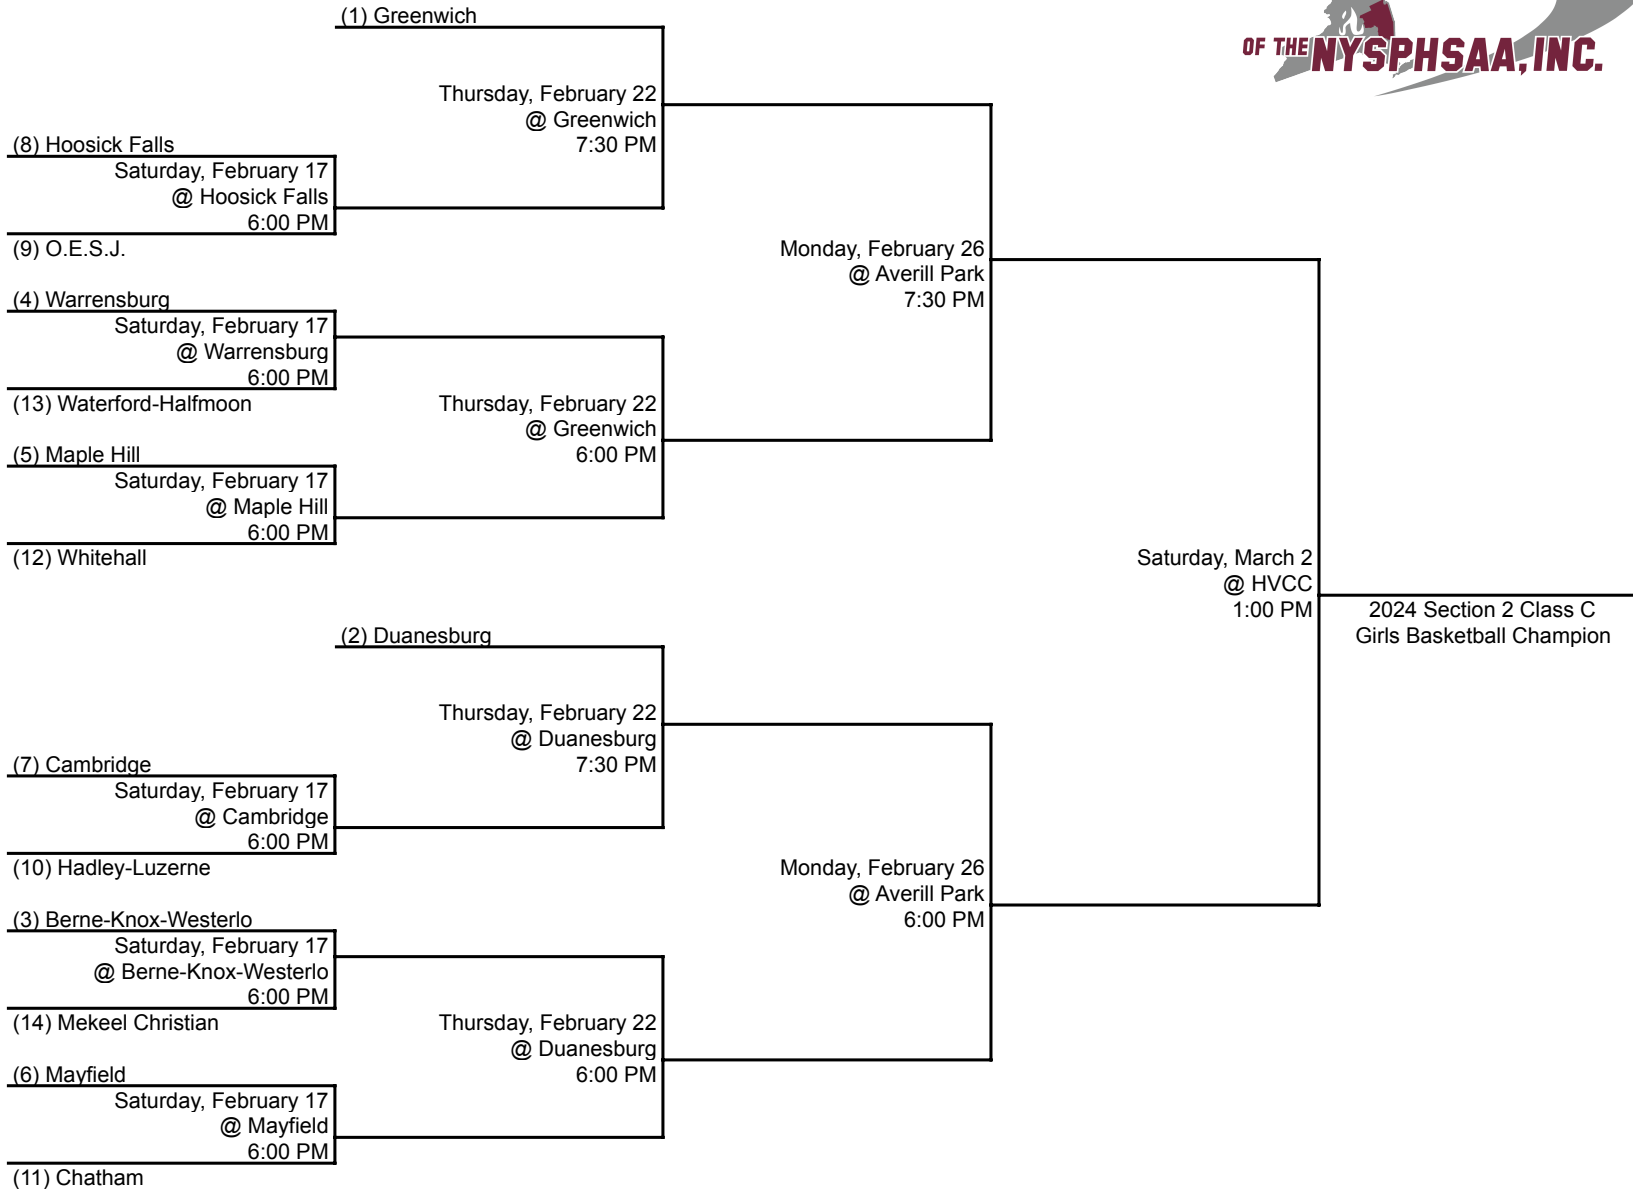

# 2024 SECTION 2 GIRLS BASKETBALL TOURNAMENT - CLASS AAA

Please note: HIGHER SEED IS HOME TEAM (Light colored jerseys)

## 2024 SECTION 2 GIRLS BASKETBALL TOURNAMENT - CLASS AA

Please note: HIGHER SEED IS HOME TEAM (Light colored jerseys)

# 2024 SECTION 2 GIRLS BASKETBALL TOURNAMENT - CLASS A

Please note: HIGHER SEED IS HOME TEAM (Light colored jerseys)

**2024 SECTION 2 GIRLS BASKETBALL TOURNAMENT - CLASS B**

Please note: HIGHER SEED IS HOME TEAM (Light colored jerseys)

**2024 SECTION 2 GIRLS BASKETBALL TOURNAMENT - CLASS C**

Please note: HIGHER SEED IS HOME TEAM (Light colored jerseys)

**2024 SECTION 2 GIRLS BASKETBALL TOURNAMENT - CLASS D**

Please note: HIGHER SEED IS HOME TEAM (Light colored jerseys)