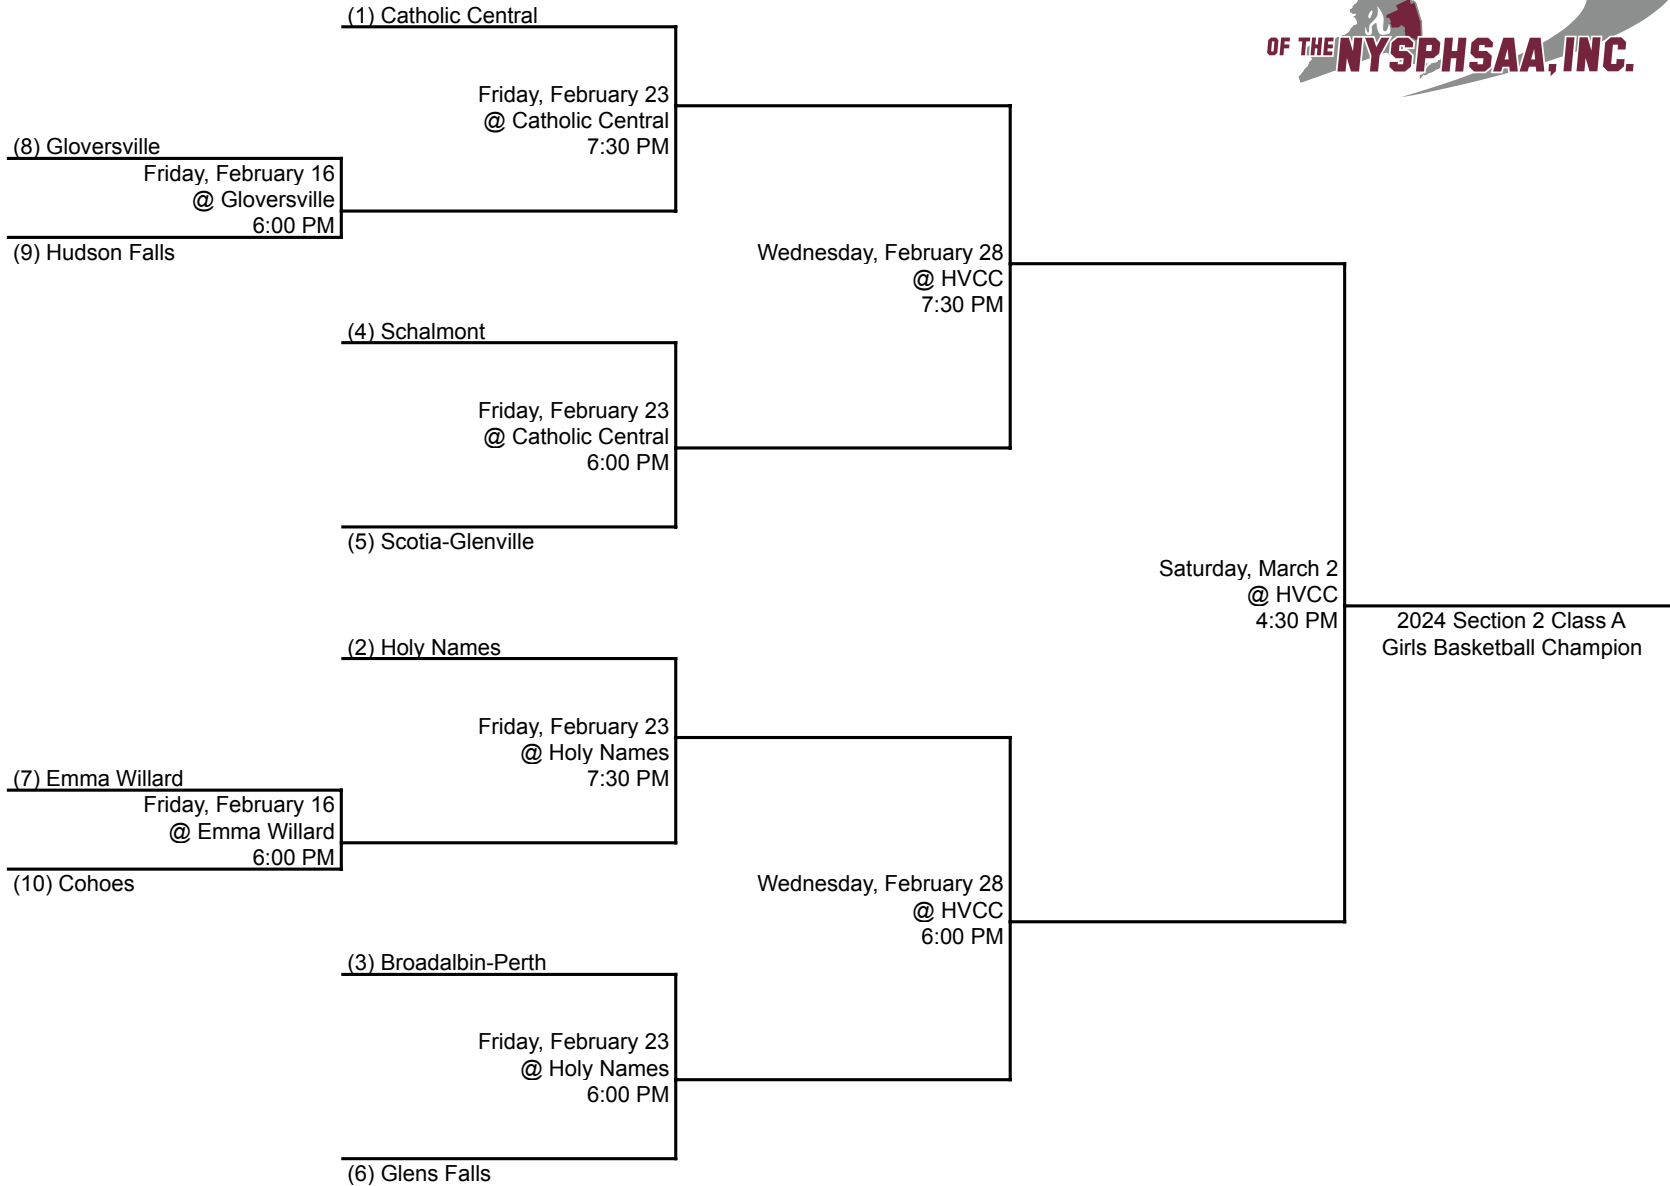

# 2024 SECTION 2 GIRLS BASKETBALL TOURNAMENT - CLASS AAA

Please note: HIGHER SEED IS HOME TEAM (Light colored jerseys)

## 2024 SECTION 2 GIRLS BASKETBALL TOURNAMENT - CLASS AA

Please note: HIGHER SEED IS HOME TEAM (Light colored jerseys)

# 2024 SECTION 2 GIRLS BASKETBALL TOURNAMENT - CLASS A

Please note: HIGHER SEED IS HOME TEAM (Light colored jerseys)

**2024 SECTION 2 GIRLS BASKETBALL TOURNAMENT - CLASS B**

Please note: HIGHER SEED IS HOME TEAM (Light colored jerseys)