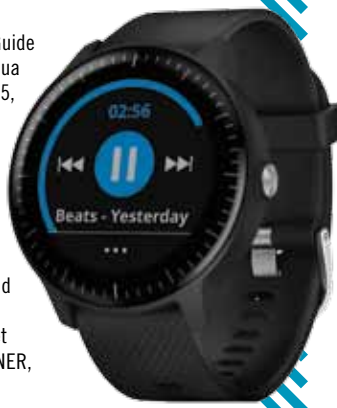

ATLAS OBSCURA: An Explorer's Guide to the World's Hidden Wonders, by Joshua Foer, Dylan Thuras and Ella Morton. \$35, Workman

GARMIN VIVOACTIVE 3 MUSIC The vivoactive 3 Music keeps the pep in your step with music storage and playback. Easily download up to 500 songs on your watch, connect with Bluetooth headphones and go! Garmin Pay makes it easy to make purchases on the go, no phone or wallet required. \$299.99, Garmin. soundRUNNER.com, Outdoor Sports Center; garmin.com