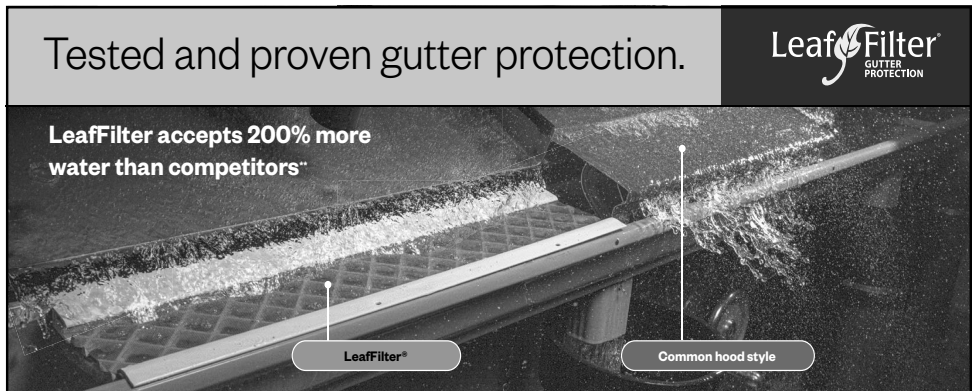

Tested and proven gutter protection.

LeafFilter accepts 200% more water than competitors*

America's #1 gutter protection¹

LeafFilter®	Common hood style
Filters 14+ gallons of water per minute	Can overflow during heavy rain
Does not disturb your shingles	Can disturb shingles / void roof warranty
Added to your existing gutter system	New gutters required
Surgical grade micro-mesh	Firmly and cheap materials
Aesthetic profile	Larger, bulkier profile