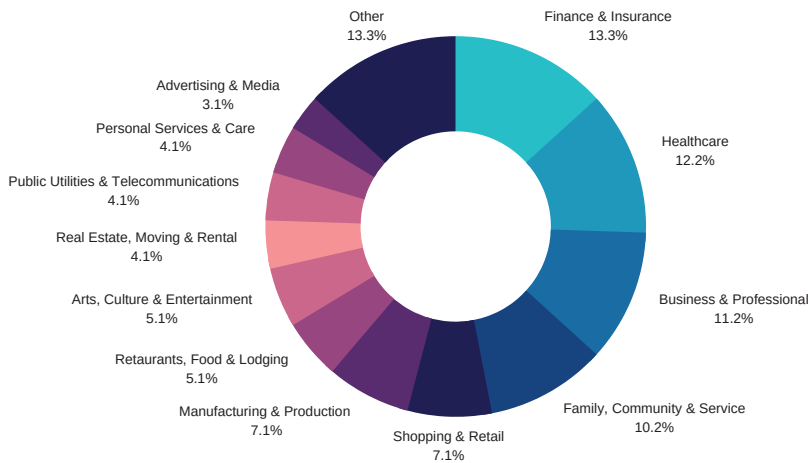

MEMBERSHIP

Strength in Numbers and Members

In 2019, the Chamber surveyed its members and learned the diversity of our business members remains strong. As the graph below shows, our members represent more than a dozen categories of industries or types of businesses, from manufacturing to media and real estate to retail.

It's a nice combination.

While our manufacturing base represents

a nearly \$3 billion annual impact to our community, more than 95 percent of the Chamber's members are considered "small business," with less than 500 employees. Collectively, they represent a labor force population of more than 19,000 salary workers from Platte County and the counties around us.