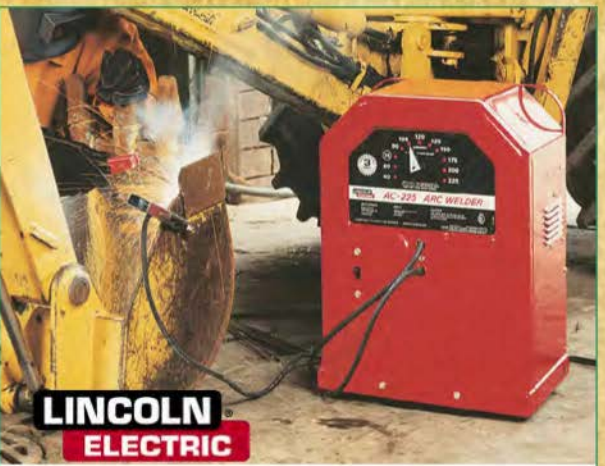

9⁹⁹

USA
HOT

DEWALT
Retractable Utility Knife
DWHT10046. 6299-0025

4⁹⁹ **50% OFF**

ALEXILLA
Air Hose
With Retractable Reel
3/8" x 50'. 329-9220

30% OFF
69⁹⁹

Premium Air Hose
Hybrid
3/8" x 50'. 037-0015

24⁹⁹