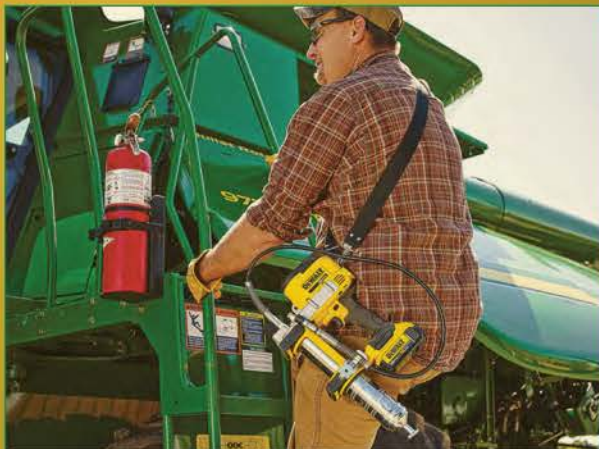

DEWALT

$100⁰⁰ OFF

Cordless Grease Gun Kit
20V Max™ Lithium Ion
DCGG571M1. Kit includes DCB204. Battery (4.0 Ah), Fast charger, Shoulder strap and Kit box. 6298-1909

$50⁰⁰ OFF

BRUSHLESS MOTOR

DEWALT

Compact Drill/Driver Kit
20V MAX XR Li-Ion 1/2" 2.0 AH DCD791D2. 6298-1024

Compact Hammer Drill
20V, Brushless. DCD796D2. 6298-1032

$50⁰⁰ OFF

$30⁰⁰ OFF

DEWALT

FlexVolt™
20V & 60V Radio/Charger
Bluetooth DCR025. 6289-9805

Compact Work Site Radio
18V, 20V or 12V Max™ DCR018. 6298-9812

$20⁰⁰ OFF

$75⁰⁰ OFF

DEWALT

Drill/Driver & Impact Driver Combo
Compact Brushless 20V MAX™ XR Li-Ion
DCK283D2. 6298-2121

BRUSHLESS MOTOR

$50⁰⁰ OFF

DEWALT

20V Oscillating Multi Tool Kit
w/29 Piece Accessory Kit
DCS355D1. 6298-3202

$100⁰⁰ OFF

BRUSHLESS MOTOR

DEWALT

Rotary Hammer Kit
20V MAX™ Li-Ion D-Handle. DCH133M2. 6298-4002

SDS Rotary Hammer Kit
20v MAX™, 5.0 AH DCH273P2. 6298-4028

$100⁰⁰ OFF

DEWALT

Compact Driver Drill Kit
20V MAX™, Brushless
1.5AH. Li-Ion. DCD777C2. 6298-0985

99⁹⁹

BRUSHLESS MOTOR

$70⁰⁰ OFF

DEWALT

Compact Drill and Impact Combo
20V MAX Brushless DCK277C2. 6298-2113

$100⁰⁰ OFF

DEWALT

Dual Spd. Framing Nailer Kit
20V Li-Ion
DCN692M1. 6298-1941

$50⁰⁰ OFF

DEWALT

18 GA Brad Nailer Kit
20V MAX™ XR DCN680D1. 6298-1967

18 GA Narrow Crown Stapler
20V MAX™ XR-Angled DCN681D1. 6298-1975

$50⁰⁰ OFF

$50⁰⁰ OFF

DEWALT

15 GA Finish Nailer Kit
20V Max XR-Angled DCN650D1. 6298-1959

16 GA Angle Nailer Kit
20V Max™ 2.0 AH DCN660D1. 6298-1933

$50⁰⁰ OFF

BOMGAARS COUPON

BUY ONE DEWALT®
20V BARE TOOL
6298-8004/8062, 8088/8096,
8129/8137, 8153, 8179,
8210/8260, 8319/8400,
8426/8947, 9200

DEWALT

GET ONE DEWALT®
Lithium Battery
6298-9466, DCB205

CASHER INSTRUCTIONS

Scan or sku item that must be purchased
(ONE 20V Bare Tool)
Scan or sku - 6298-9466 (DCB205) - Free Item
Arrow up or touch item/items to highlight Touch PRICE OVER
Change Unit price to .00 & answer "YES" to
"Confirm to sell for 0 price"
Select Bomgaars Coupon (4)

EXPIRES
12/17/18