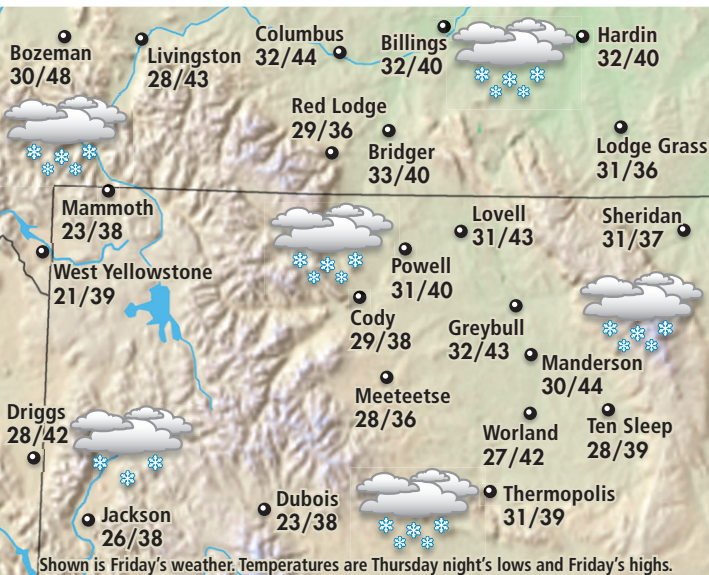

Some brightening

67° 47°
69° 45°

WED

Cloudy most of the time

63° 34°
64° 31°

The patented AccuWeather.com RealFeel Temperature® is an exclusive index of the effects of temperature, wind, humidity, sunshine intensity, cloudiness, precipitation, pressure and elevation on the human body. Shown are the highest and lowest values for each day.

WEEKLY ALMANAC

Cody for the 7-day period ending Tuesday

TEMPERATURES

High/low	76°/18°
Normal high/low	52°/30°
Average temperature	46.9°
Normal average temperature	41.3°

PRECIPITATION

Total for the week	0.03"
Month to date	0.25"
Normal month to date	0.55"
Percent of normal month to date	45%
Year to date	0.29"
Snowfall for the week*	Trace
Snowfall month to date*	2.0"
Snowfall season to date*	6.2"

SUN AND MOON

SUN	RISE	SET
Friday	6:54 a.m.	7:46 p.m.
Saturday	6:52 a.m.	7:47 p.m.
Sunday	6:50 a.m.	7:48 p.m.
Monday	6:48 a.m.	7:50 p.m.
Tuesday	6:47 a.m.	7:51 p.m.

MOON

MOON	RISE	SET
Friday	10:01 p.m.	7:13 a.m.
Saturday	11:08 p.m.	7:36 a.m.
Sunday	none	8:03 a.m.
Monday	12:14 a.m.	8:37 a.m.
Tuesday	1:15 a.m.	9:19 a.m.