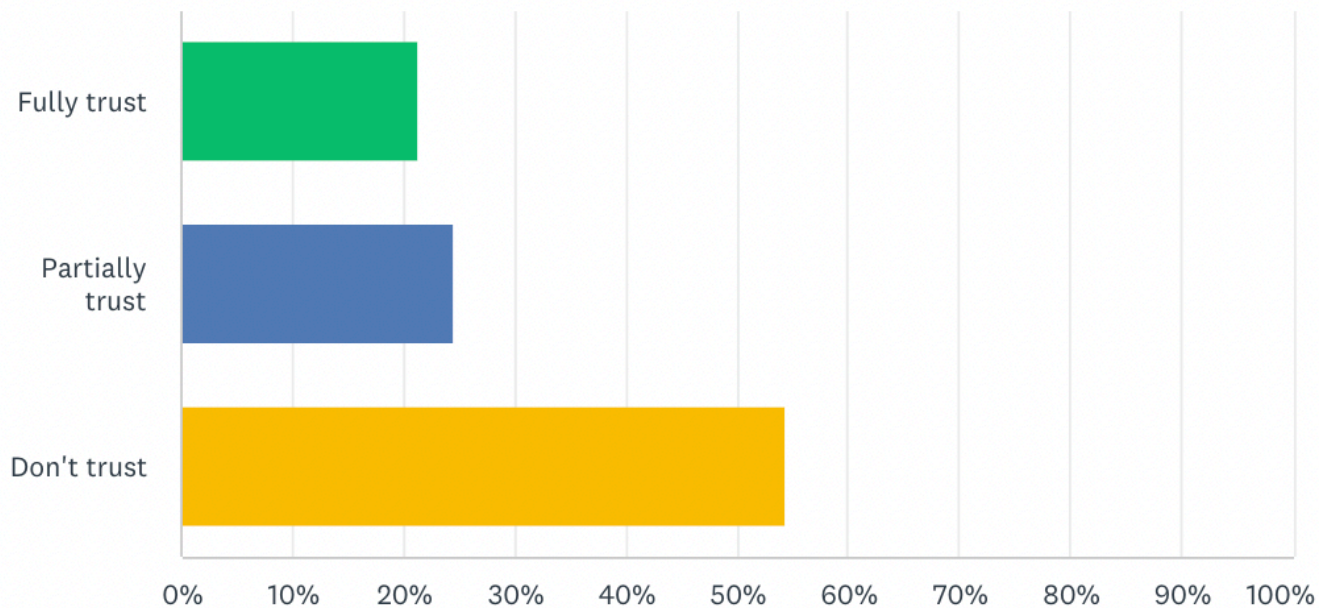

Do you trust President Biden to make the right decisions in the Israel-Palestine conflict?

Answered: 1,013 Skipped: 2

ANSWER CHOICES	RESPONSES
▼ Fully trust	21.22% 215
▼ Partially trust	24.48% 248
▼ Don't trust	54.29% 550
TOTAL	1,013