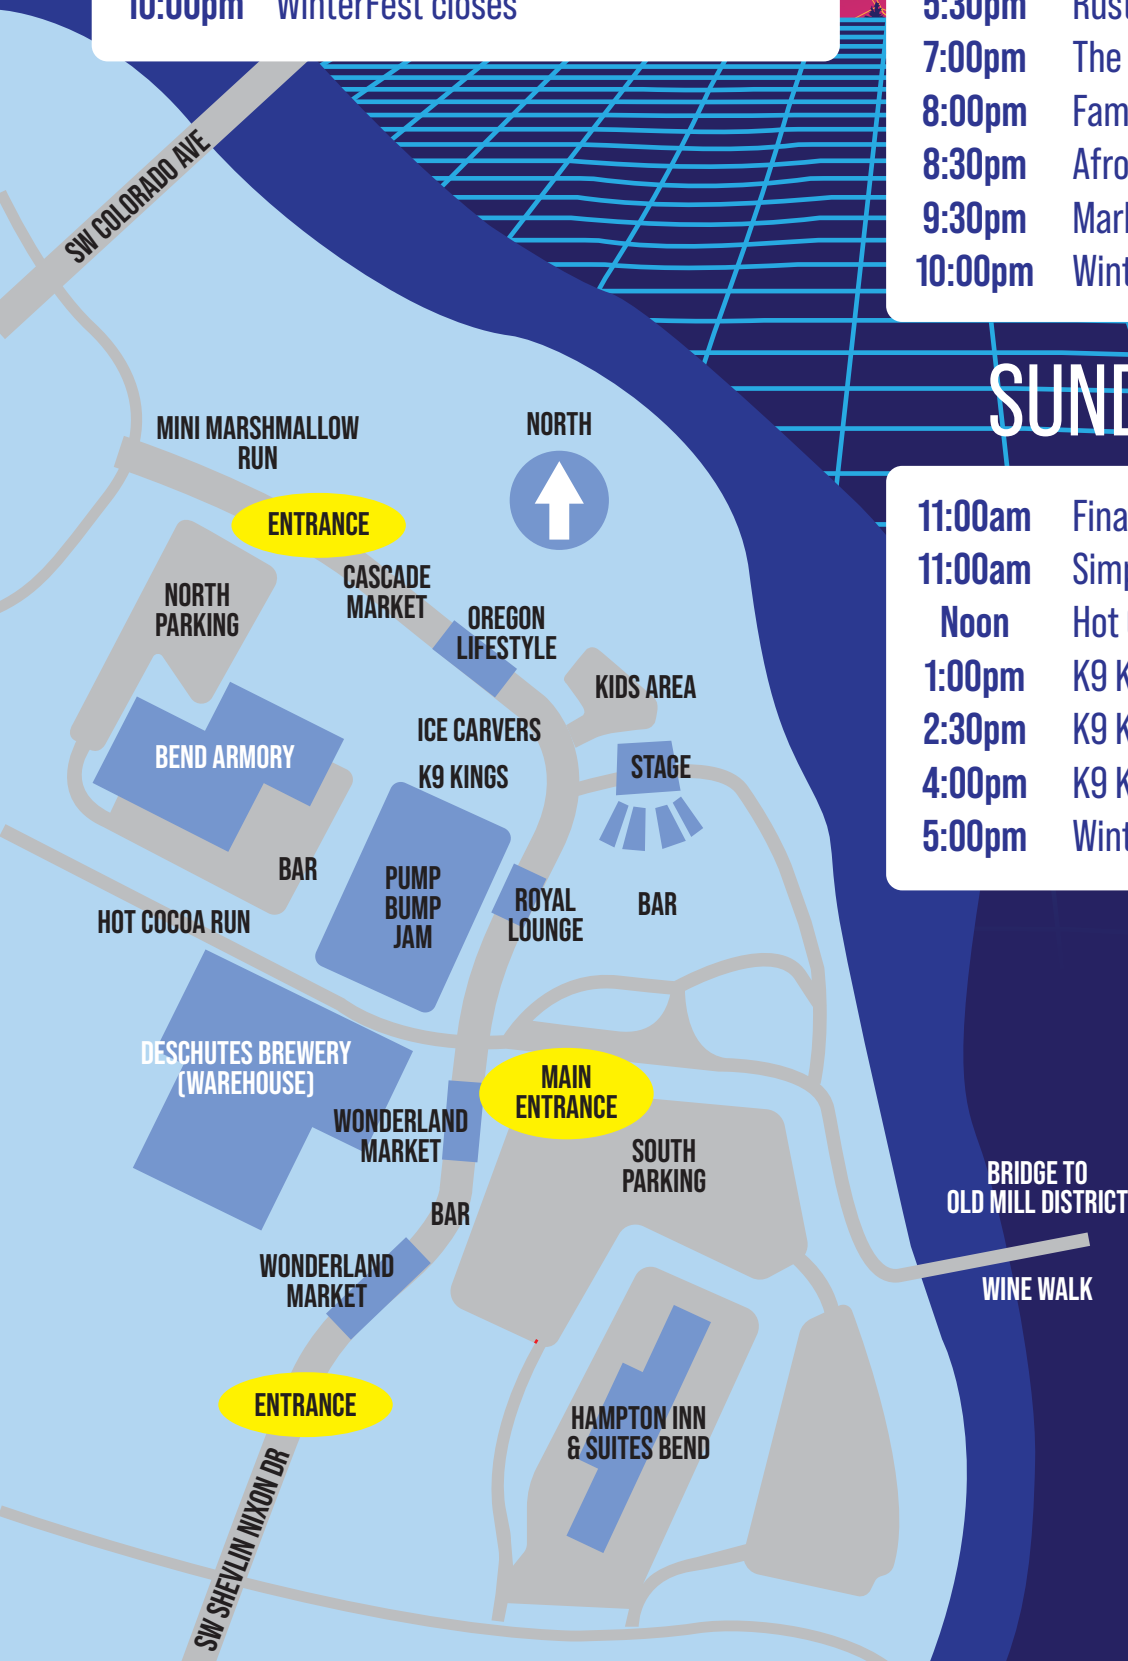

SCHEDULE OF EVENTS

Ongoing Activities:
Fire Pit Displays, Ice Carving

FRIDAY, FEBRUARY 14

- 5:00pm Oregon WinterFest kicks off!
- 5:00pm Wine Walk begins in the Old Mill District
- 5:30pm Rubbah Tree (Oregrown Main Stage)
- 7:00pm Chest Fever (Oregrown Main Stage)
- 8:00pm Family Play Zone closes
- 8:30pm Petty Fever (Oregrown Main Stage)
- 9:30pm Marketplaces close
- 10:00pm WinterFest closes

SATURDAY, FEBRUARY 15

- 11:00am Day 2 of WinterFest begins!
- 11:00am Simplicity by Hayden Homes Ice Carving begins
- Noon Kids Mini Marshmallow Run
- 1:00pm K9 Kings Flying Dog Show
- 2:30pm K9 Kings Flying Dog Show
- 4:00pm K9 Kings Flying Dog Show
- 4:30pm Singalong Bros (Oregrown Main Stage)
- 5:30pm Rusty Frets (Oregrown Main Stage)
- 7:00pm The Bandulus (Oregrown Main Stage)
- 8:00pm Family Play Zone closes
- 8:30pm Afroman (Oregrown Main Stage)
- 9:30pm Marketplaces close
- 10:00pm Winterfest closes

SUNDAY, FEBRUARY 16

- 11:00am Final day of WinterFest begins!
- 11:00am Simplicity by Hayden Homes Ice Carving begins
- Noon Hot Cocoa Run 5K Run
- 1:00pm K9 Kings Flying Dog Show
- 2:30pm K9 Kings Flying Dog Show
- 4:00pm K9 Kings Flying Dog Show
- 5:00pm WinterFest closes