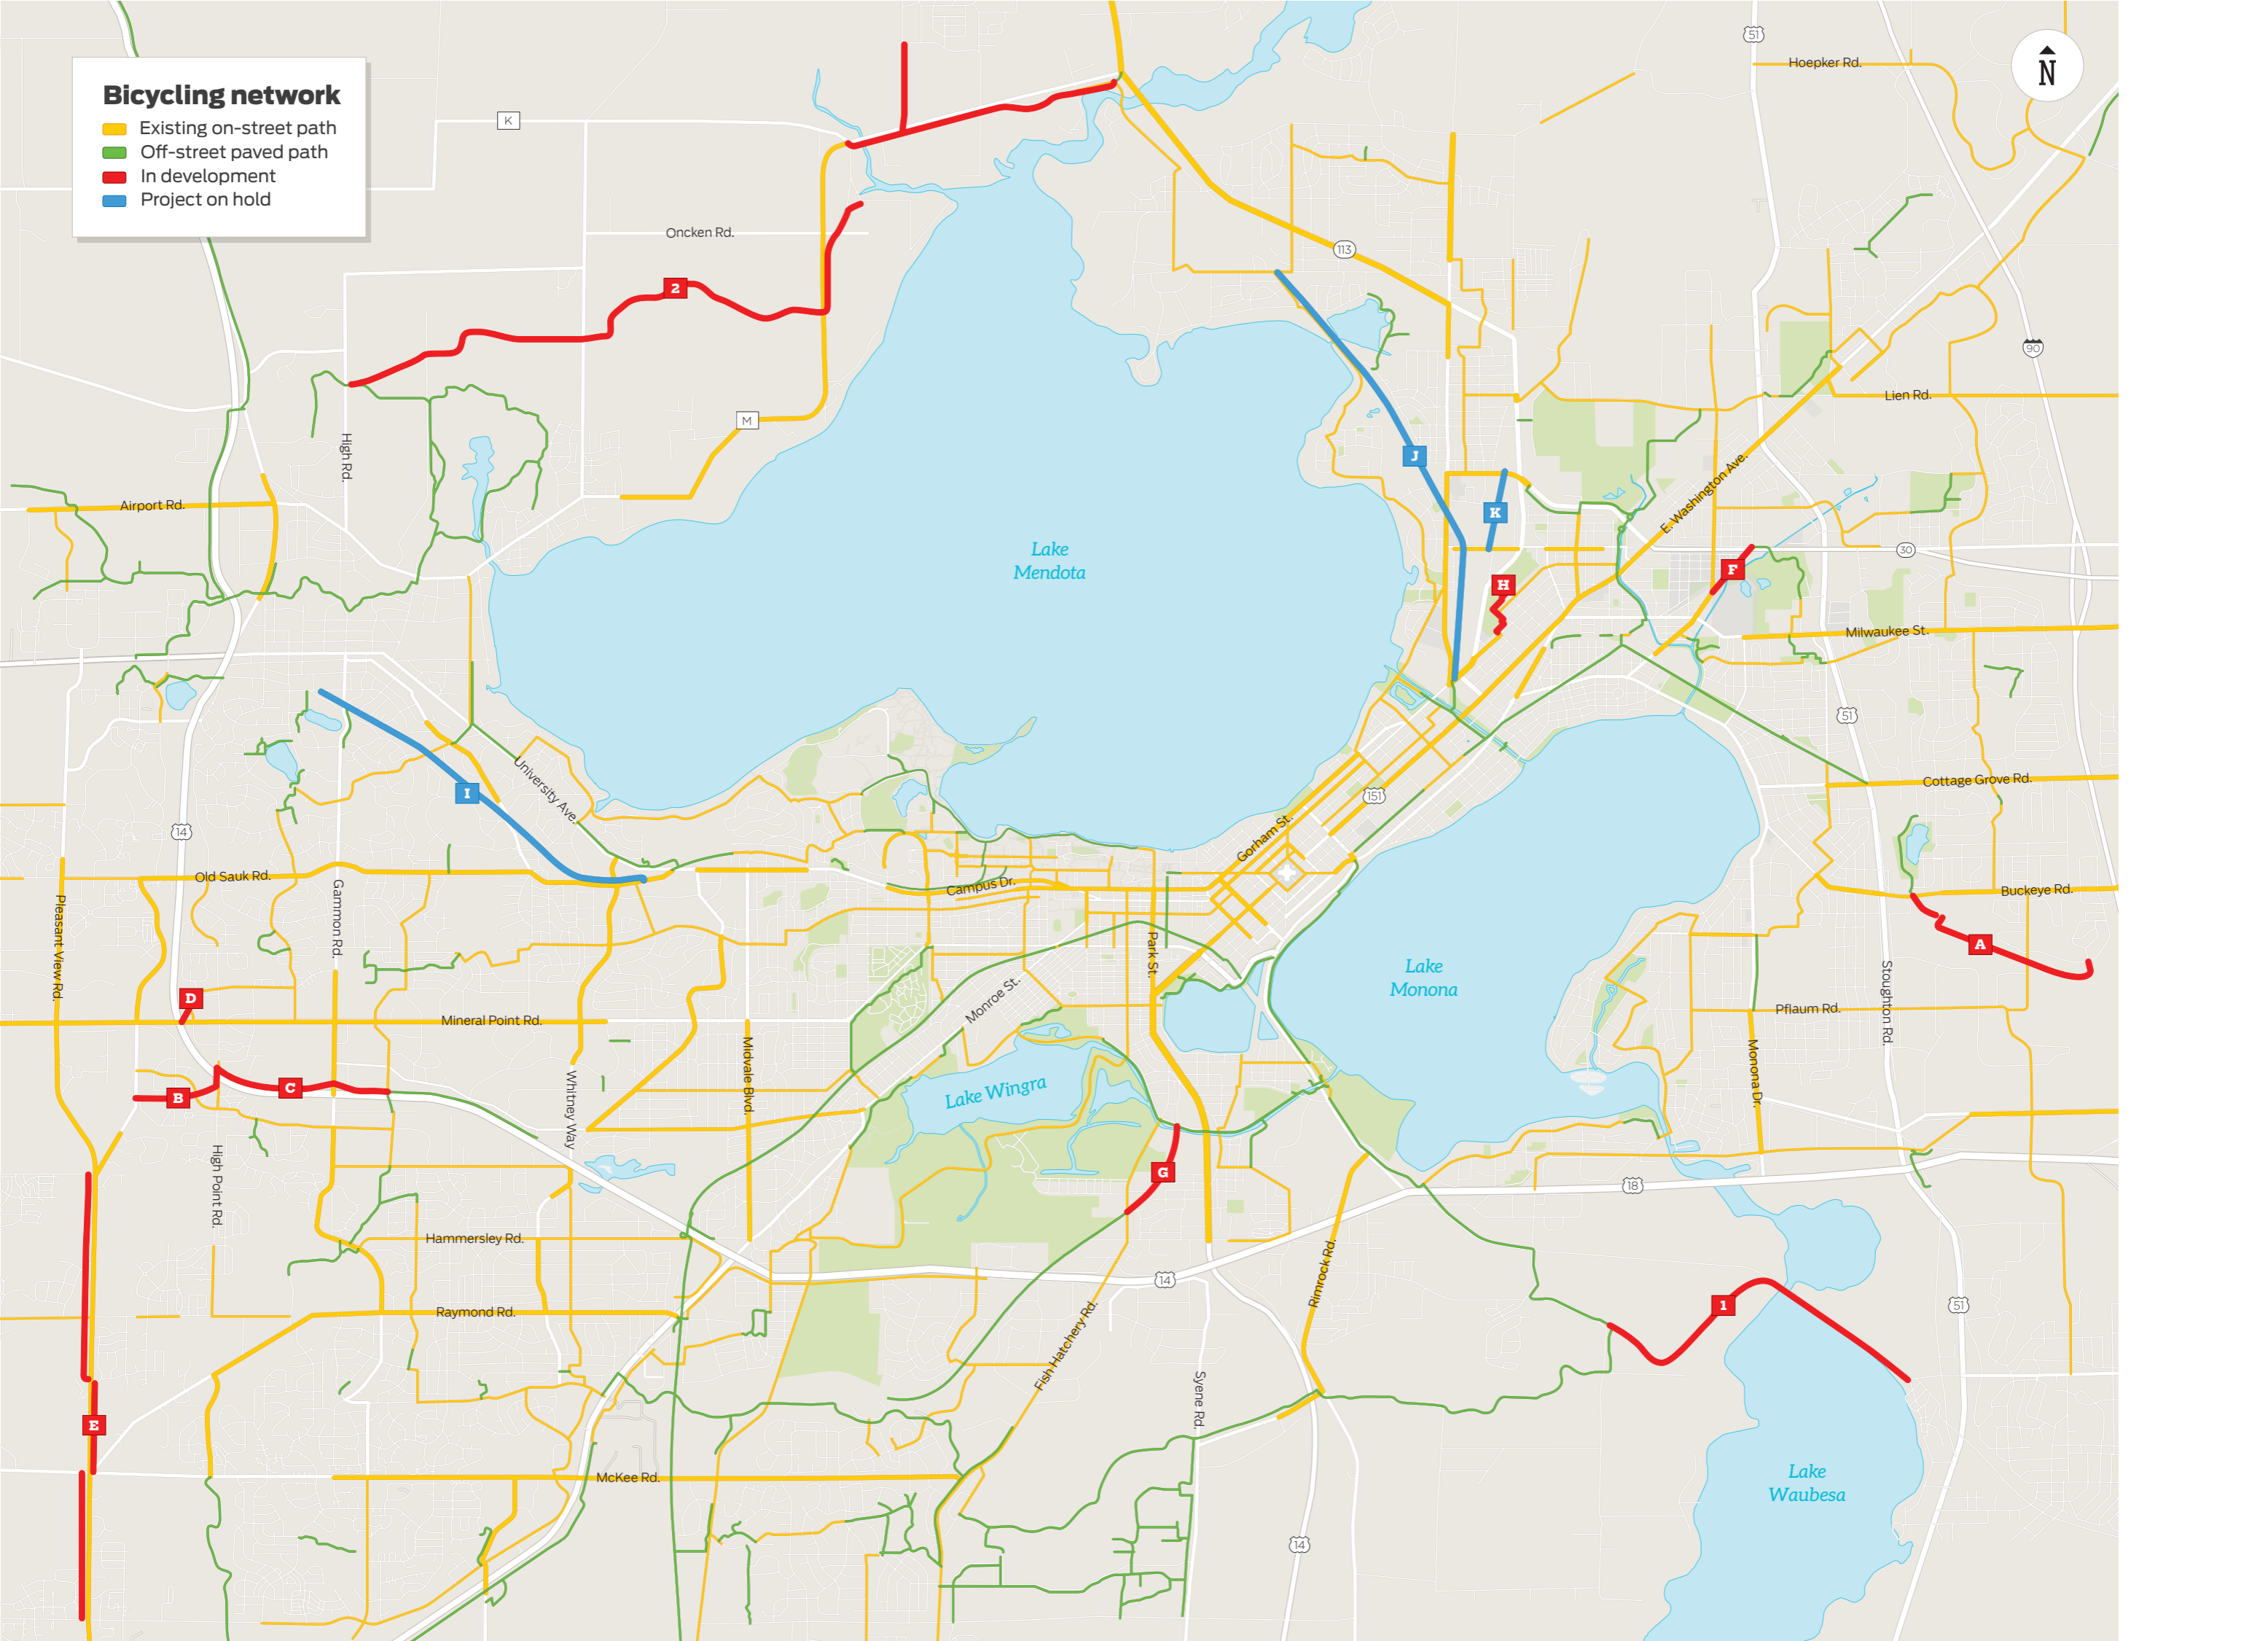

Bicycling network

- Existing on-street path
- Off-street paved path
- In development
- Project on hold

Lake Mendota

Lake Monona

Lake Wingra

Lake Waubesa

K

Oncken Rd.

M

113

51

Hoepker Rd.

90

Lien Rd.

30

Milwaukee St.

14

Old Sauk Rd.

High Rd.

University Ave.

Gammon Rd.

Pleasant View Rd.

D

Mineral Point Rd.

Whitney Way

Milvale Blvd.

Monroe St.

Park St.

Gorham St.

Campus Dr.

151

Monona Dr.