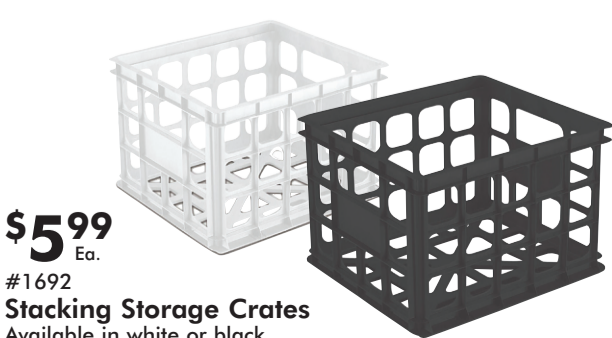

\$34.99

#14796603
50 Gallon Holiday Stacker Box

SAVE \$5

save \$10 ea.

A \$79.99
#0174
4 Drawer Cabinet

B \$119.99
#0142
4 Shelf Storage Cabinet
18-7/8" L x 25-5/8" W x 69-3/8" H

C \$59.99
36" 5 Shelf Storage Unit
Holds 150 lbs. per shelf with no tools assembly

\$1.49 Ea.
#1642
6 Qt. Shoe Box
Translucent with a snap lock lid

SAVE 25%

\$34.99
#1842
31" Foot Locker w/Wheels
Lockable with metal latches

SAVE \$5

\$17.96
#14669004
27 Gal. Industrial Latching Tote
Extra Heavy Duty tote for maximum protection against moisture and damage

SAVE \$7

\$5.99 Ea.
#1692
Stacking Storage Crates
Available in white or black

\$4.99 Ea.
#1644
16 Qt. Storage Box

\$5.99
#1494
15 Qt. Latch Box

\$9.99 Ea.
#1659
56 Qt. Jumbo Blanket Box