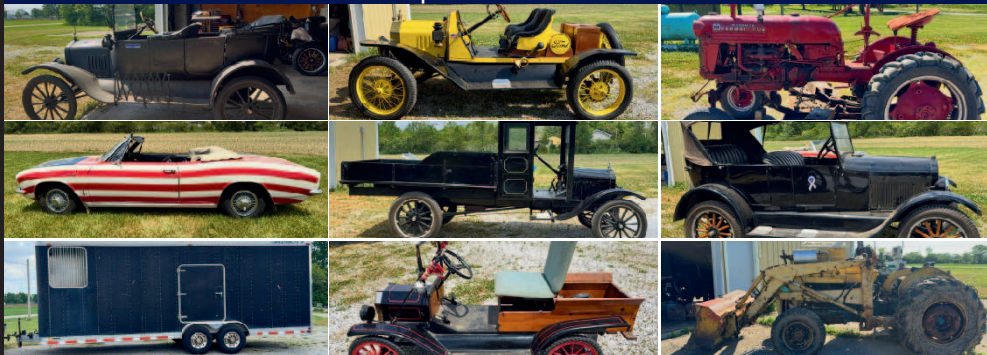

LILLY TRUST ONLINE AUCTION

Model Ts - Corvair - Ford 3400 Industrial Loader - Farmall Cub WF - Household Items
- Antiques & Collectibles

ENDING MONDAY, JULY 20TH @ 7:00 PM ET

From the Lilly Trust estate, featuring a lifetime collection of classic automobiles, antiques, farm equipment, collectibles, and household treasures.

Highlight Items:

Model Ts, Model T Truck, Corvair, Model T Go Cart, Tow Motor, Ford 3400 Industrial Loader, Power King Mower, Farmall Cub WF, Enclosed Trailer, Zenobia Shriners Items, Quilts, Antiques, Collectibles, Glassware, Household Items, Lawn & Garden Equipment, Washer, Dryer, Games, Toys, Artwork, Piano, Home Decor, Furniture, Model Ships, Daisy BB Guns, Tools, Toolboxes, Shop Supplies & More.