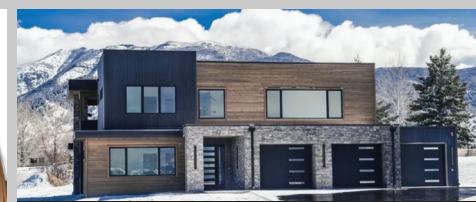

SUNDAY OPEN HOUSES

499 Saddle Ridge Road, Manhattan
\$3,625,000 | #407386 | OPEN SUNDAY 11-1 PM

3 bd, 3.5 ba • Bring An Offer • Valley & River Views

N on Broadway, **W** on Railroad Ave N/Nixon Gulch, over the river, **L** at the Y, up the hill, **L** on Lookabout, **L** on Saddle Ridge

Tebarek Hill
 406.209.5354

209 Black Bull Trail, Bozeman
\$3,250,000 | #411101 | OPEN SUNDAY 2-5 PM

6 bd, 4.5 ba • Wine Cellar • Theater Room

W on Durston, **R** on Black Bull Trail

Cassandra Rosa
 406.539.8728

794 Naya Nuki Drive, Bozeman
\$3,095,000 | #409378 | OPEN SUNDAY 12-2 PM

4 bd, 4.5 ba • Breathtaking Views • Bright and Open

Springhill Road, R on Naya Nuki

Britney White
 406.539.2432

Find our open houses and up-to-date info at:

bhhsmt.com

836 Hyalite View Drive, Bozeman
\$419,000 | #411098 | OPEN SUNDAY 12-2 PM

4 bd, 4.5 ba • Mountain Views • Custom Home

S. 19th to Hyalite View Drive

DeeAnn Bos
 406.580.7919

801 DiMaggio, Belgrade
\$609,900 | #411133 | OPEN SUNDAY 11-2 PM