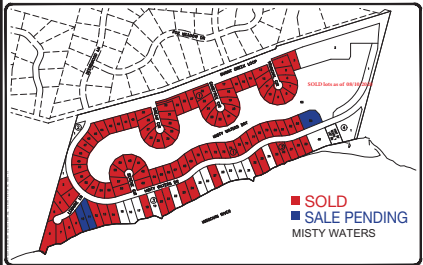

Start living the life you deserve on the shores of...

MISTY WATERS

**RIVERFRONT LOTS
STARTING AT \$99,900!**

www.mistywatersbismarck.com

Bismarck's Premier River Development!

- Excellent location minutes from downtown Bismarck (off of River Road).
- Great River Access!
- Marina & Convenience Store!
- Paved Roads!
- Bay & River Lots!