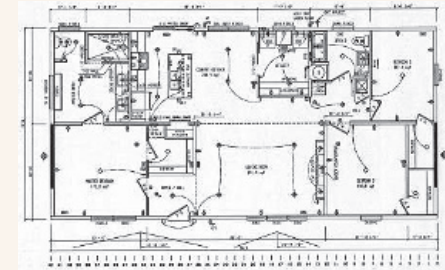

Mother's Day Savings

RANCHER 1853 SQ FT

WANT A WOW FACTORY 3 BEDROOM 2 BATH WITH A FAMILY ROOM AND ACTIVITY ROOM FOR THOSE FAMILY GET TOGETHERS? WITH OVER 1800 SQ FT, THE RANCHER IS DEFINITELY A SITE TO SEE! THIS HOME FEATURES AN ACTIVITY ROOM AND A HUGE UTILITY ROOM. THIS BEAUTIFUL HOME FEATURES, A SOAKER TUB, LUXURY TILE SHOWER, AN ORIGAMI WINDOW (FOR THOSE BREATH TAKING VIEWS), HIDDEN PANTRY, ARCHITECTURAL SHINGLES, DRYWALL THROUGHOUT, R-21 SIDEWALL INSULATION, R-45 CEILING INSULATION, R-22 FLOOR INSULATION

LIST PRICE
\$216,550

MAJESTIC HOMES PRICE \$189,560

WASHINGTON 3 DOOR WITH WHITE CABINETS

A VERY SPACIOUS 1549 SQ FT HOME THAT WILL LEAVE YOU IN AWE THE MOMENT YOU WALK THROUGH THE DOOR. WITH A LUXURY 48 X 72 TILE SHOWER, DRYWALL THROUGHOUT, R-21 SIDEWALL INSULATION, R-45 CEILING INSULATION, R-22 FLOOR INSULATION, ARCHITECTURAL SHINGLES, AND A GRANITE ISLAND, THIS IS DEFINITELY A MUST SEE!