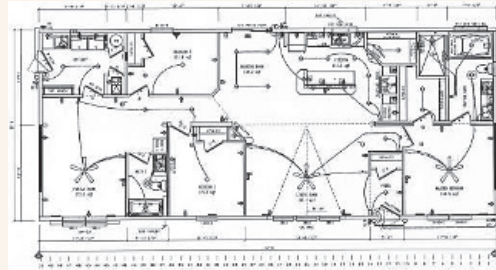

Mother's Day Savings

RANCHER 1853 SQ FT

WANT A WOW FACTORY 3 BEDROOM 2 BATH WITH A FAMILY ROOM AND ACTIVITY ROOM FOR THOSE FAMILY GET TOGETHERS? WITH OVER 1800 SQ FT, THE RANCHER IS DEFINITELY A SITE TO SEE! THIS HOME FEATURES AN ACTIVITY ROOM AND A HUGE UTILITY ROOM. THIS BEAUTIFUL HOME FEATURES, A SOAKER TUB, LUXURY TILE SHOWER, AN ORIGAMI WINDOW (FOR THOSE BREATH TAKING VIEWS), HIDDEN PANTRY, ARCHITECTURAL SHINGLES, DRYWALL THROUGHOUT, R-21 SIDEWALL INSULATION, R-45 CEILING INSULATION, R-22 FLOOR INSULATION

LIST PRICE
\$216,550

MAJESTIC HOMES PRICE \$189,560

WASHINGTON 3 DOOR WITH WHITE CABINETS

A VERY SPACIOUS 1549 SQ FT HOME THAT WILL LEAVE YOU IN AWE THE MOMENT YOU WALK THROUGH THE DOOR. WITH A LUXURY 48 X 72 TILE SHOWER, DRYWALL THROUGHOUT, R-21 SIDEWALL INSULATION, R-45 CEILING INSULATION, R-22 FLOOR INSULATION, ARCHITECTURAL SHINGLES, AND A GRANITE ISLAND, THIS IS DEFINITELY A MUST SEE!

LIST PRICE
\$182,570

MAJESTIC HOMES PRICE \$141,365

LIFESTYLE 211

NEED A BIGGER 4 BEDROOM BUT ARE ON A BUDGET? THIS COZY 1438 SQ FT HOME GIVES YOU AN OPPORTUNITY TO GET THE 4 BEDROOM WITHOUT BREAKING THE BANK! WITH MOUNTAIN PINE CABINETS, BAY WINDOW, ARCHITECTURAL SHINGLES, DRYWALL WITH AESTHETIC ACCENTS!, R-21 SIDEWALL INSULATION, R-45 CEILING INSULATION, R-22 FLOOR INSULATION. A VERY RESIDENTIAL FEEL YOU WANT, WHILE STAYING IN A FAMILY BUDGET YOU NEED!