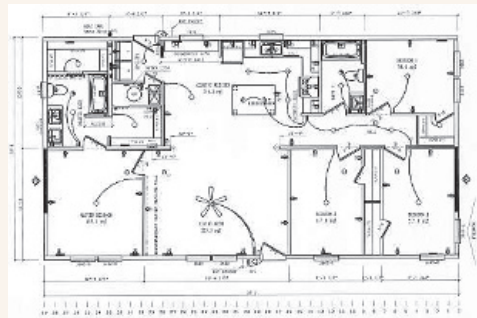

Mother's Day Savings

RANCHER 1853 SQ FT

WANT A WOW FACTORY 3 BEDROOM 2 BATH WITH A FAMILY ROOM AND ACTIVITY ROOM FOR THOSE FAMILY GET TOGETHERS? WITH OVER 1800 SQ FT, THE RANCHER IS DEFINITELY A SITE TO SEE! THIS HOME FEATURES AN ACTIVITY ROOM AND A HUGE UTILITY ROOM. THIS BEAUTIFUL HOME FEATURES, A SOAKER TUB, LUXURY TILE SHOWER, AN ORIGAMI WINDOW (FOR THOSE BREATH TAKING VIEWS), HIDDEN PANTRY, ARCHITECTURAL SHINGLES, DRYWALL THROUGHOUT, R-21 SIDEWALL INSULATION, R-45 CEILING INSULATION, R-22 FLOOR INSULATION

LIST PRICE
\$216,550

MAJESTIC HOMES PRICE \$189,560

WASHINGTON 3 DOOR WITH WHITE CABINETS

A VERY SPACIOUS 1549 SQ FT HOME THAT WILL LEAVE YOU IN AWE THE MOMENT YOU WALK THROUGH THE DOOR. WITH A LUXURY 48 X 72 TILE SHOWER, DRYWALL THROUGHOUT, R-21 SIDEWALL INSULATION, R-45 CEILING INSULATION, R-22 FLOOR INSULATION, ARCHITECTURAL SHINGLES, AND A GRANITE ISLAND, THIS IS DEFINITELY A MUST SEE!

LIST PRICE
\$182,570

MAJESTIC HOMES PRICE \$141,365

LIFESTYLE 211

NEED A BIGGER 4 BEDROOM BUT ARE ON A BUDGET? THIS COZY 1438 SQ FT HOME GIVES YOU AN OPPORTUNITY TO GET THE 4 BEDROOM WITHOUT BREAKING THE BANK! WITH MOUNTAIN PINE CABINETS, BAY WINDOW, ARCHITECTURAL SHINGLES, DRYWALL WITH AESTHETIC ACCENTS!, R-21 SIDEWALL INSULATION, R-45 CEILING INSULATION, R-22 FLOOR INSULATION. A VERY RESIDENTIAL FEEL YOU WANT, WHILE STAYING IN A FAMILY BUDGET YOU NEED!