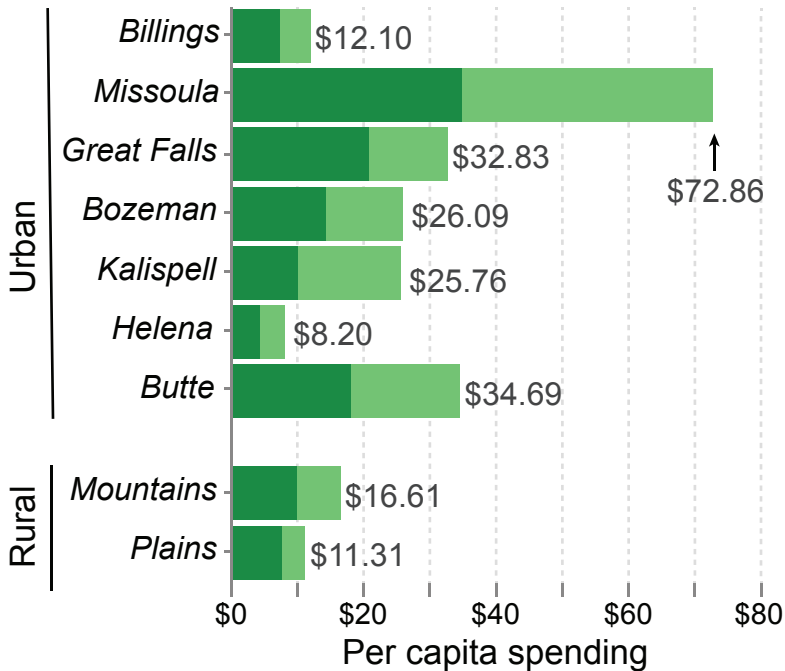

Big Sky trust spending and job creation

Program spending

Private employment growth

■ Job creation grants awarded
■ Funds paid out upon job creation

■ Created with Big Sky trust subsidies
■ Other private-sector employment growth