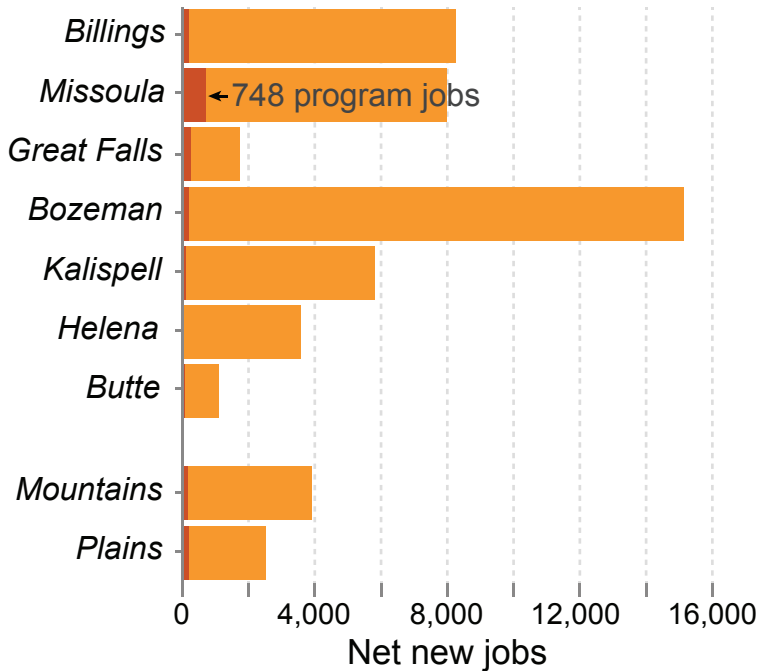

Big Sky trust spending and job creation

Program spending

Private employment growth

■ Job creation grants awarded
■ Funds paid out upon job creation

■ Created with Big Sky trust subsidies
■ Other private-sector employment growth