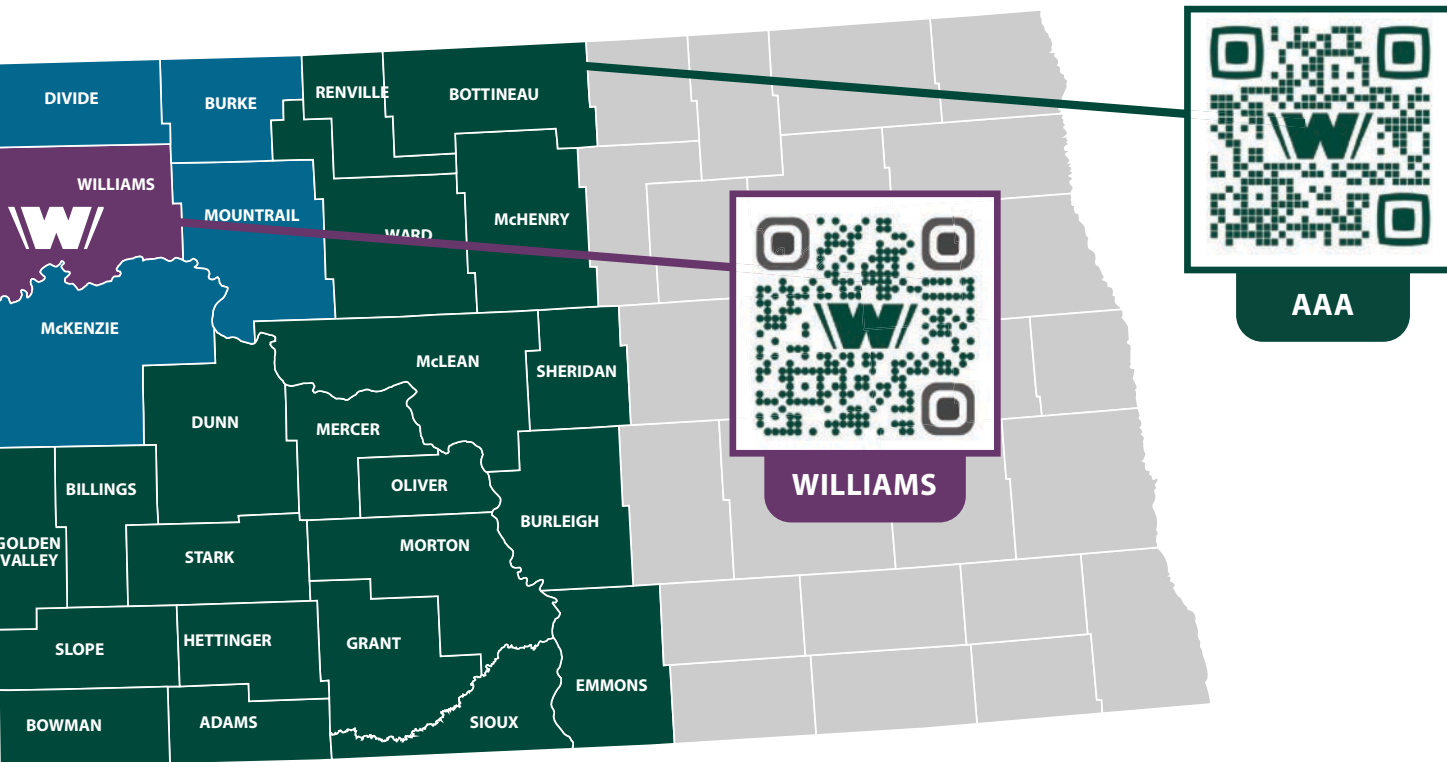

If you are graduating from a high school in one of these counties you may be eligible for a **tuition and fees scholarship**.

DON'T PUT [YOUR GOALS] ON HOLD.