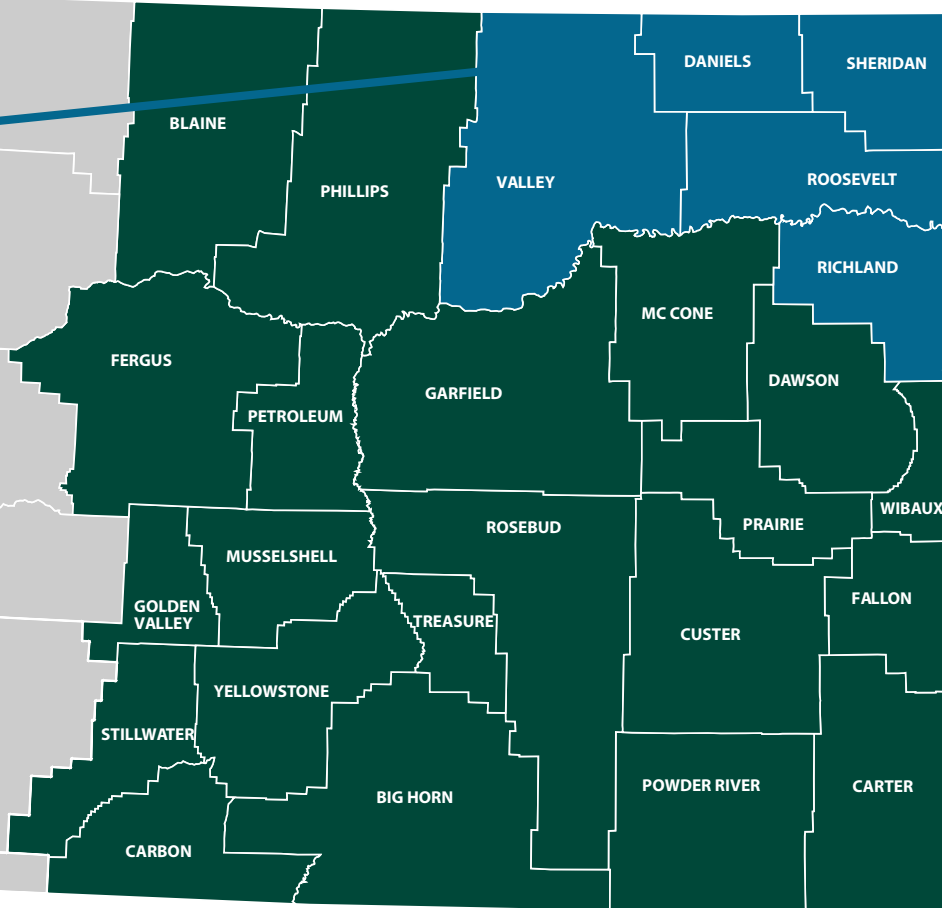

WSC HAS FUNDING FOR [YOUR FUTURE].

Williston State students enjoy small classes with the best instructors, a world-class rec center, state-of-the-art science facilities, national championship athletic teams, and a beautiful residence hall.

We can make a difference in your life.
Visit, call, or text and we will show you how.

willistonstate.edu

701.774.4200

701.595.7389