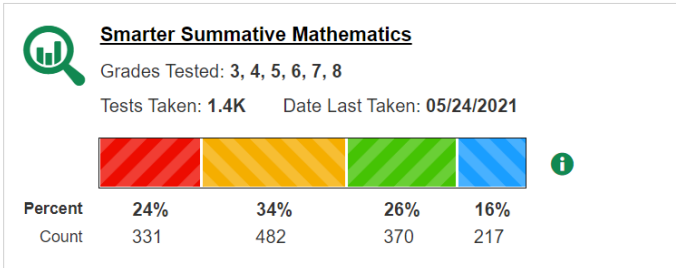

Performance Distribution, By Test Group: Belgrade Public Schools, 2020-2021

Filtered By **Test Reasons:** All Test Reasons | **Sorted By:** Date Last Taken

Performance Distribution, By Test Group: Belgrade Public Schools, 2018-2019