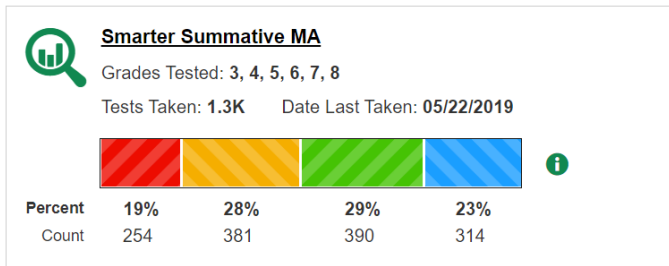

Performance Distribution, By Test Group: Belgrade Public Schools, 2018-2019

Filtered By **Test Reasons:** All Test Reasons | **Sorted By:** Date Last Taken

SBAC Test - Math and ELA scores in Grades 3-8

Math: 42% at benchmark in 2021 compared to 52% in 2019

Reading: 55% at benchmark in 2021 compared to 58% in 2019