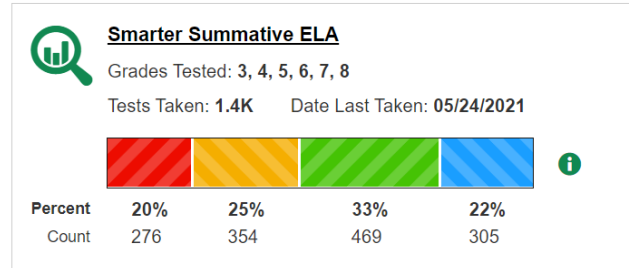

Performance Distribution, By Test Group: Belgrade Public Schools, 2020-2021

Filtered By **Test Reasons:** All Test Reasons | **Sorted By:** Date Last Taken

Performance Distribution, By Test Group: Belgrade Public Schools, 2018-2019