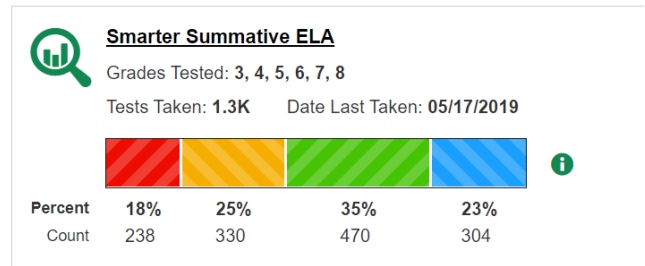

Performance Distribution, By Test Group: Belgrade Public Schools, 2018-2019

Filtered By **Test Reasons:** All Test Reasons | **Sorted By:** Date Last Taken

SBAC Test - Math and ELA scores in Grades 3-8

Math: 42% at benchmark in 2021 compared to 52% in 2019

Reading: 55% at benchmark in 2021 compared to 58% in 2019