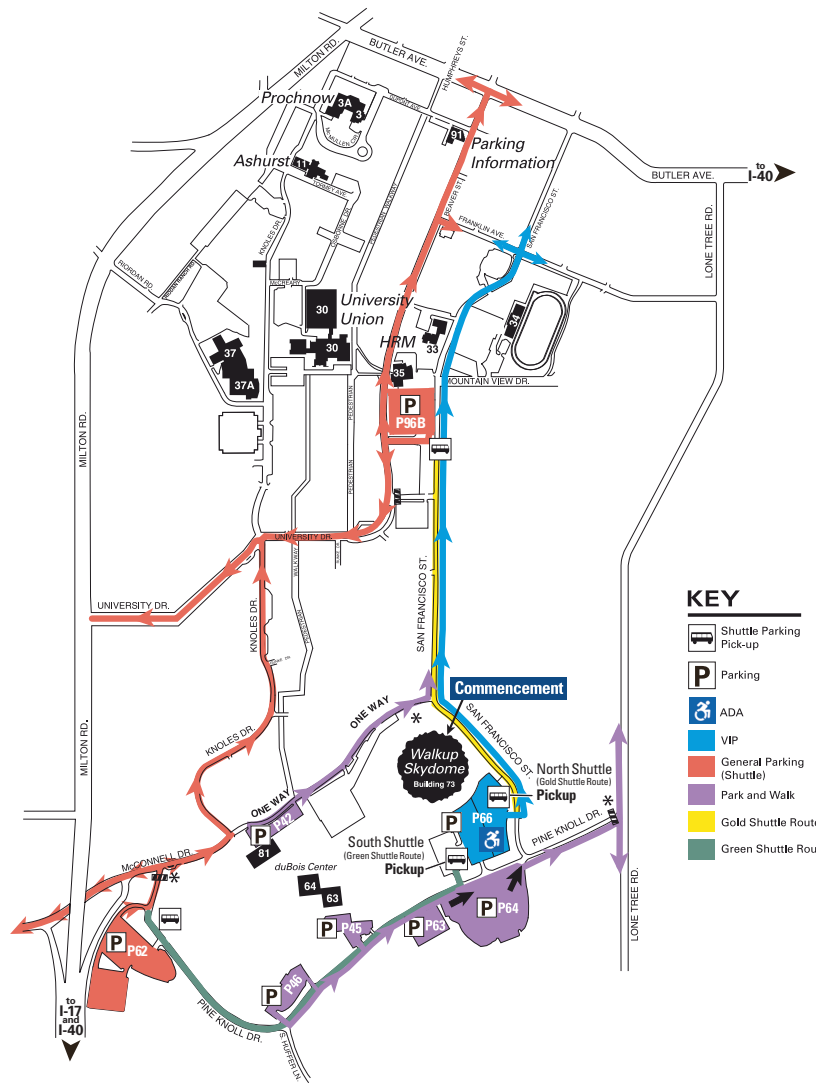

**Incoming Traffic Pattern**

**Outgoing Traffic Pattern**

**KEY**

- Shuttle Parking Pick-up
- Parking
- ADA
- VIP
- General Parking (Shuttle)
- Park and Walk
- Gold Shuttle Route
- Green Shuttle Route

**KEY**

- Shuttle Parking Pick-up
- Parking
- ADA
- VIP
- General Parking (Shuttle)
- Park and Walk
- Gold Shuttle Route
- Green Shuttle Route