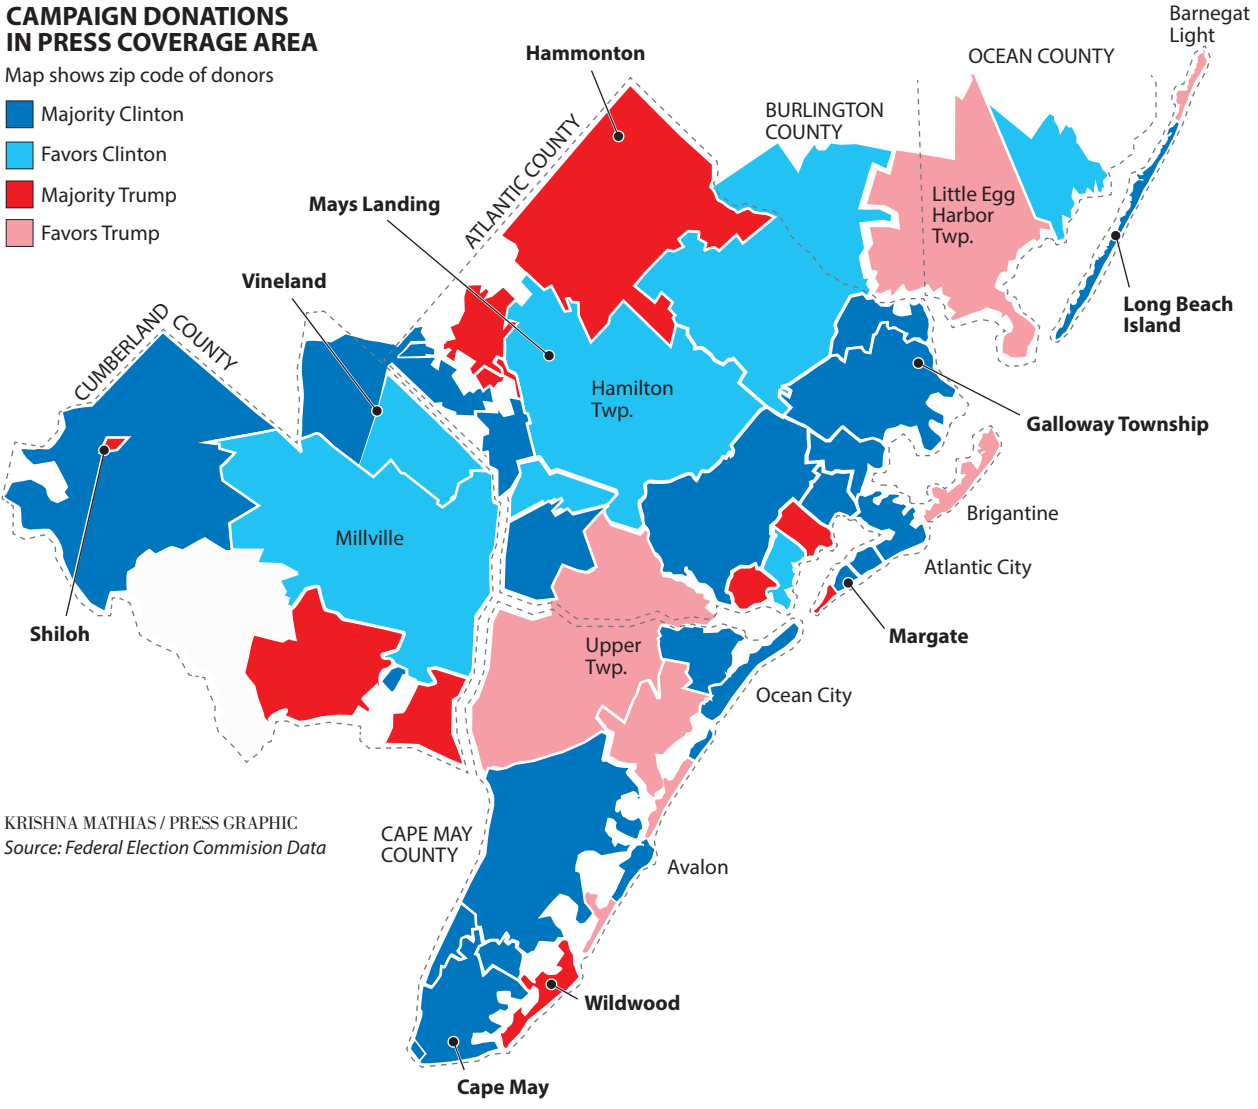

PROOFED

CAMPAIGN DONATIONS IN PRESS COVERAGE AREA

Map shows zip code of donors

- Majority Clinton
- Favors Clinton
- Majority Trump
- Favors Trump

KRISHNA MATHIAS / PRESS GRAPHIC
Source: Federal Election Commission Data