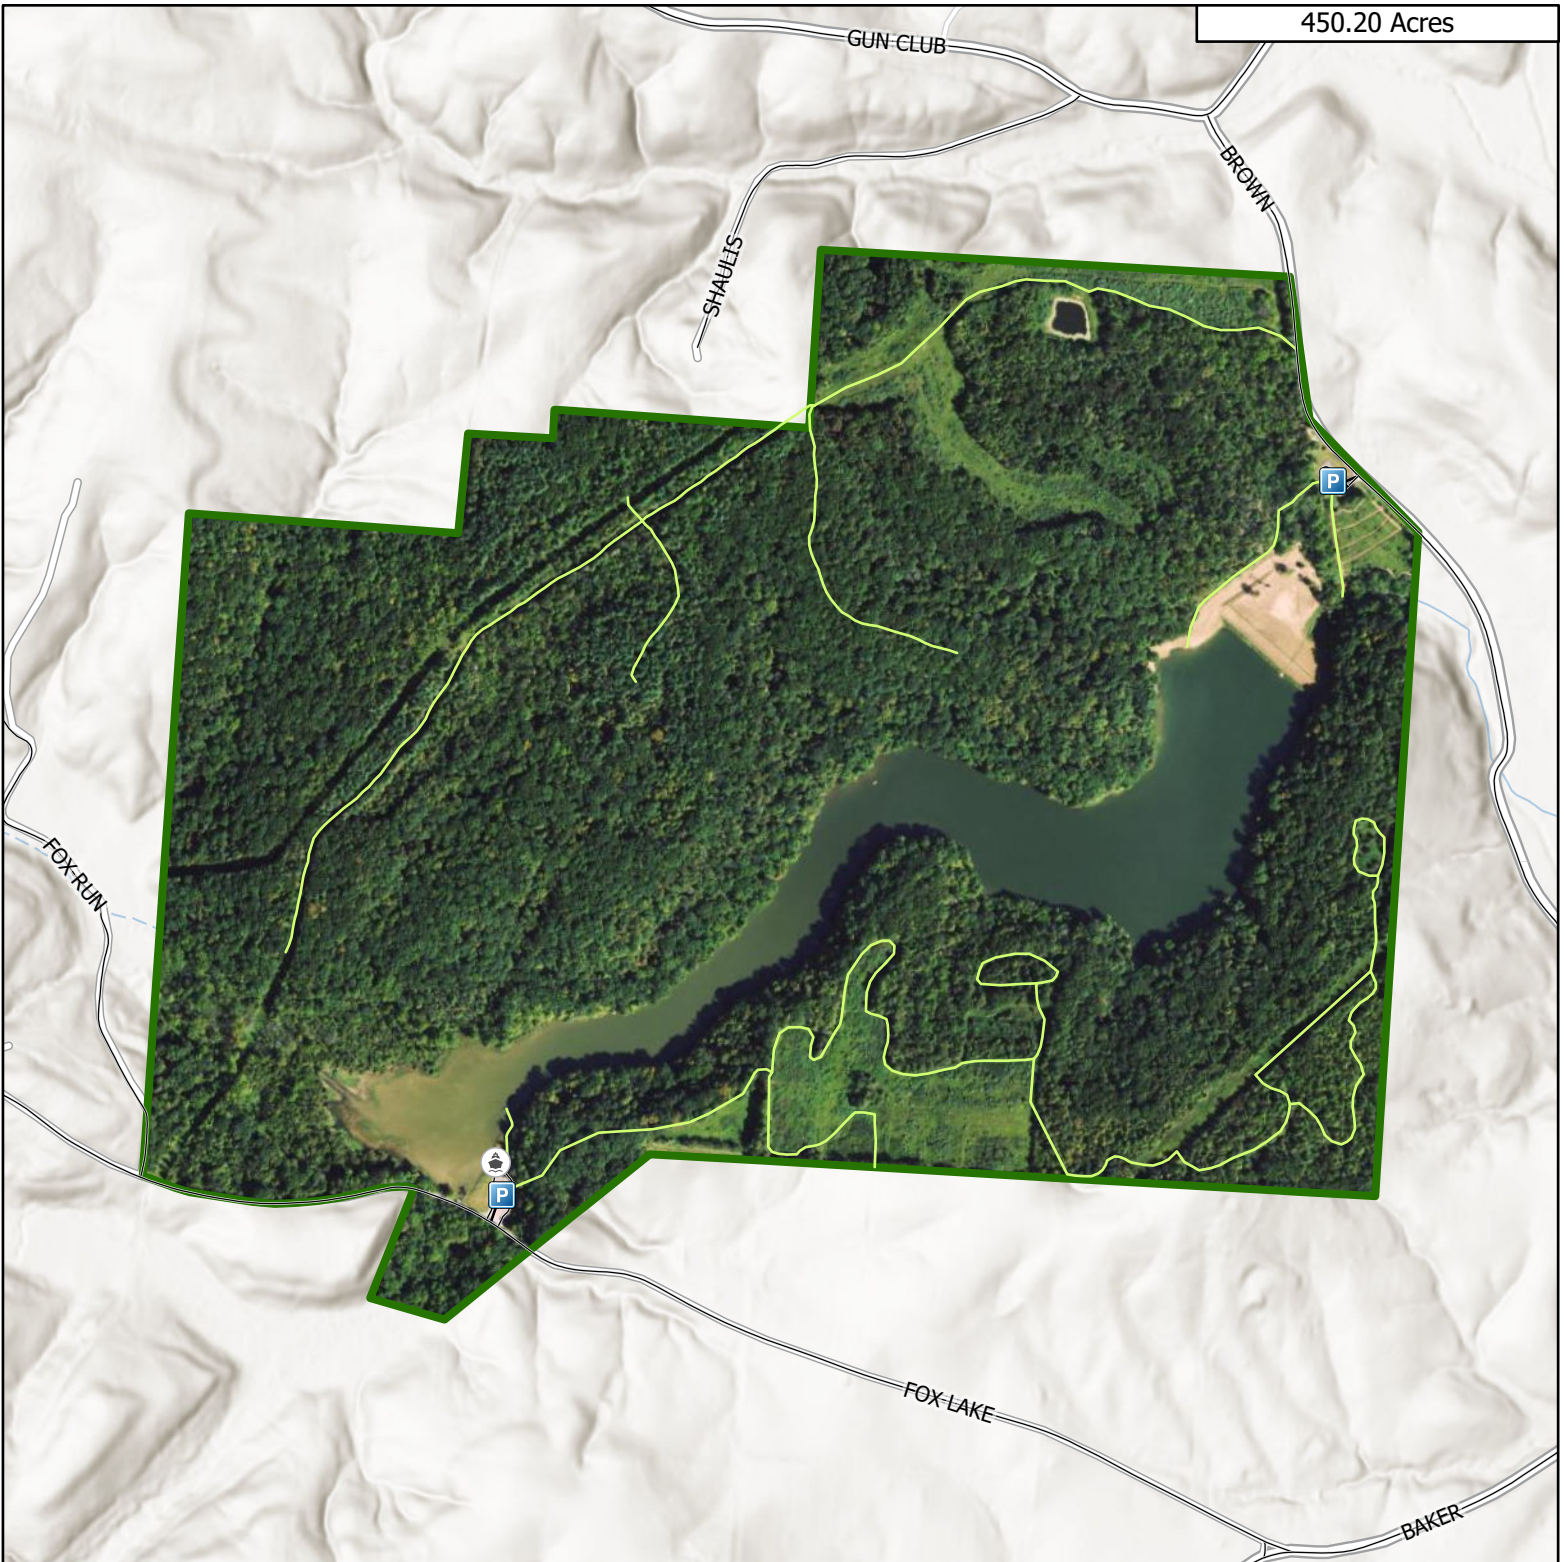

FOX LAKE WILDLIFE AREA

450.20 Acres

Date Published: 5/13/2022

- Parking Area
- Boat Ramps
- Trail
- Municipal and County Roads
- Wildlife Area Road
- Wildlife Area Boundary