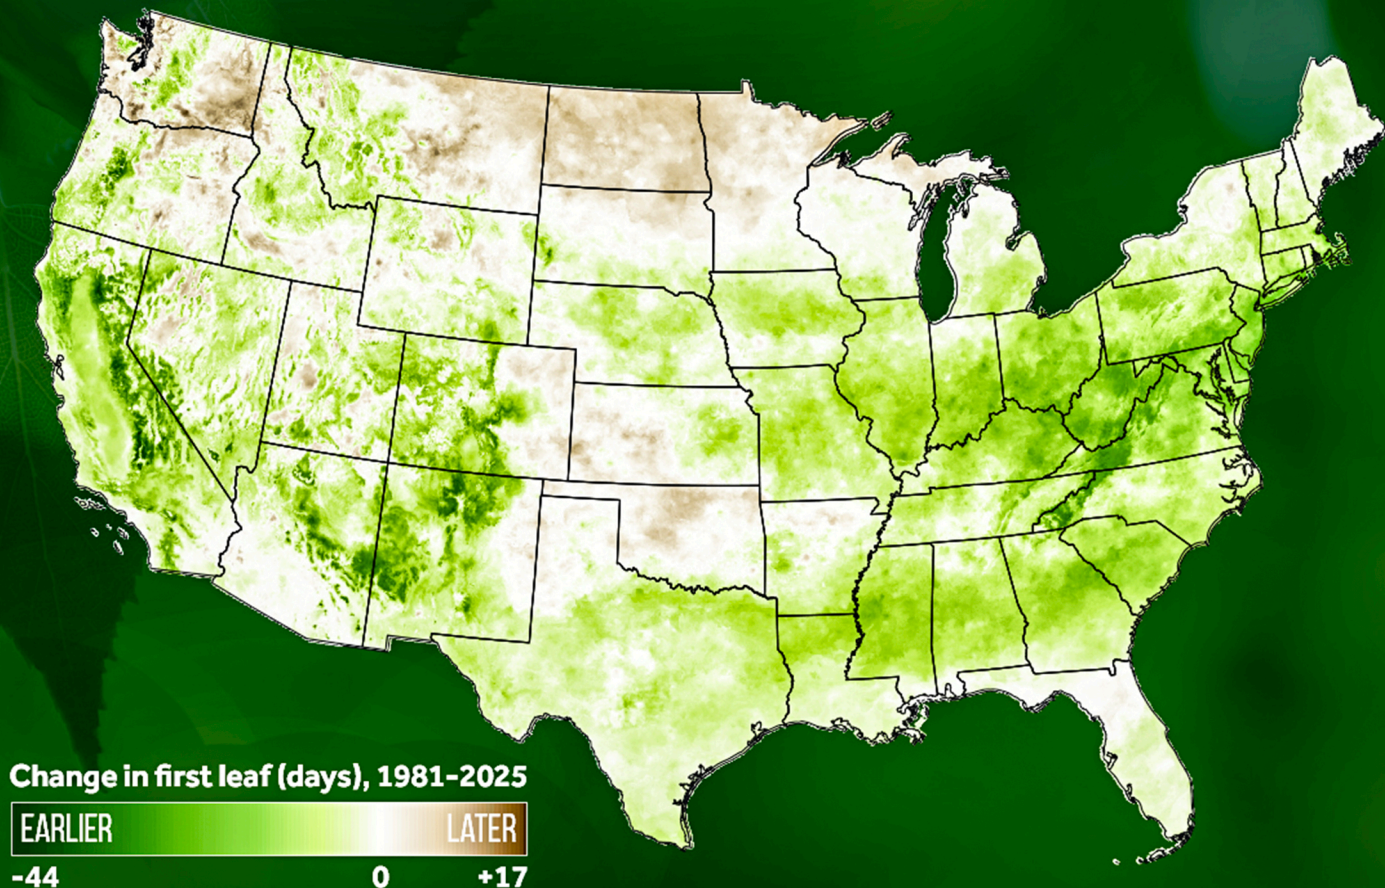

# SPRING COMING EARLIER

Change in first leaf (days), 1981-2025

Change in average date of first leaf emergence, 1981-2025.  
Source: USA National Phenology Network.