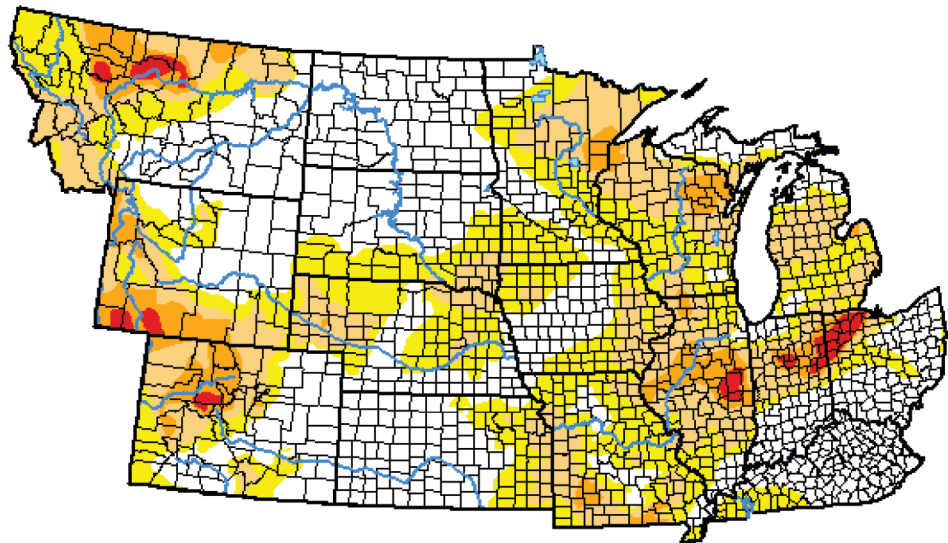

U.S. Drought Monitor **NWS Central**

U.S. Drought Monitor Class Change - NWS Central
1 Week