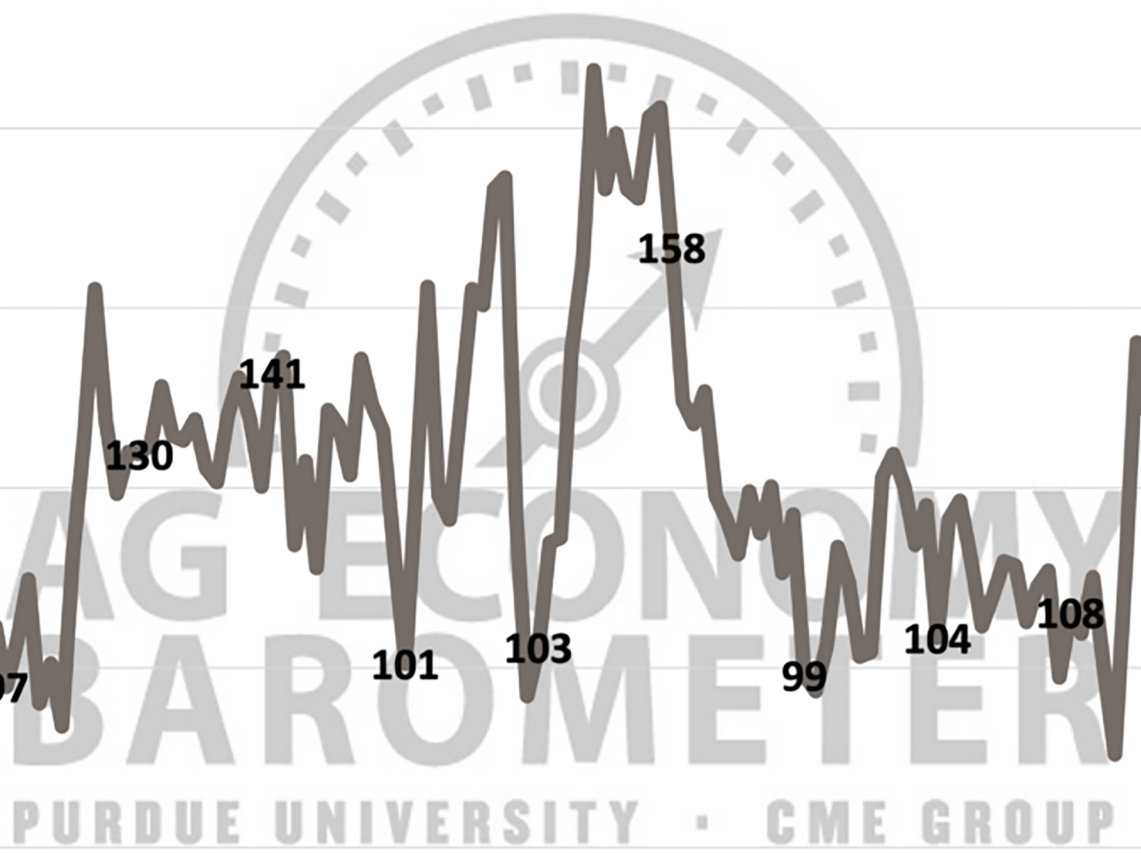

# Ag Economy Barometer

Index

200

175

150

125

100

75

05/16

05/17

05/18

05/19

05/20

05/21

05/22

05/23

05/24

05/25

05/26

Month & Year

Source: Purdue University Center for Commercial Agriculture, [Producer Survey](#), October 2015 - May 2026

97

130

141