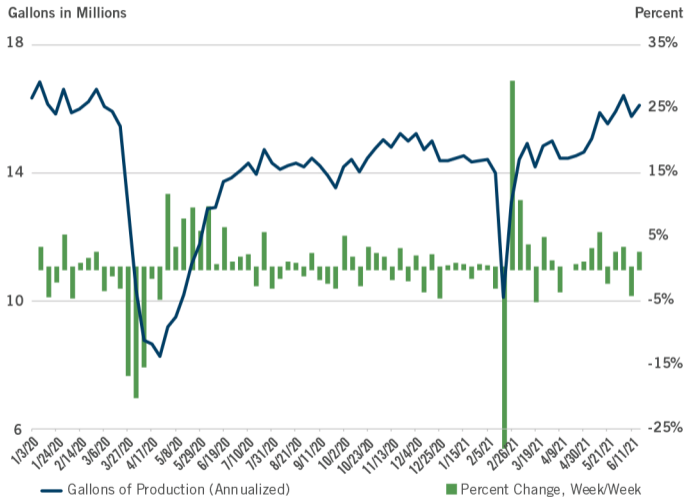

Weekly U.S Fuel Ethanol Plant Production

Source: Energy Information Institute (EIA)