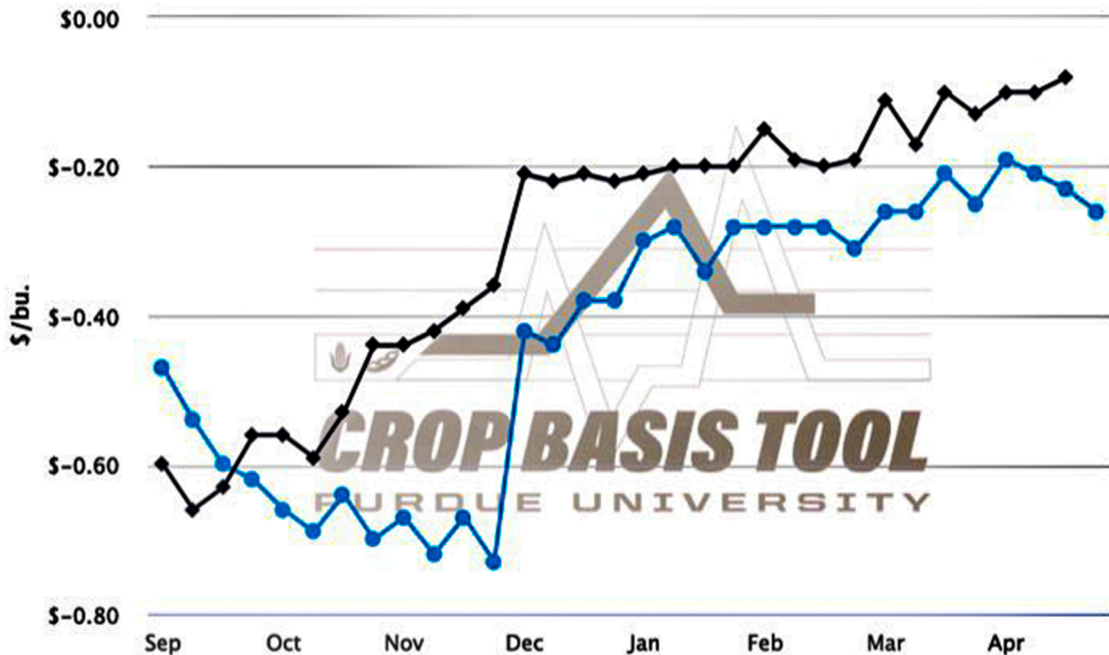

Purdue Center for Commercial Agriculture Crop Basis Tool

Corn Basis, May Contract
SC Indiana

● Avg of Selected Crop Years (2024 - 2025, 2023 - 2024, 2022 - 2023)

◆ 2025 - 2026