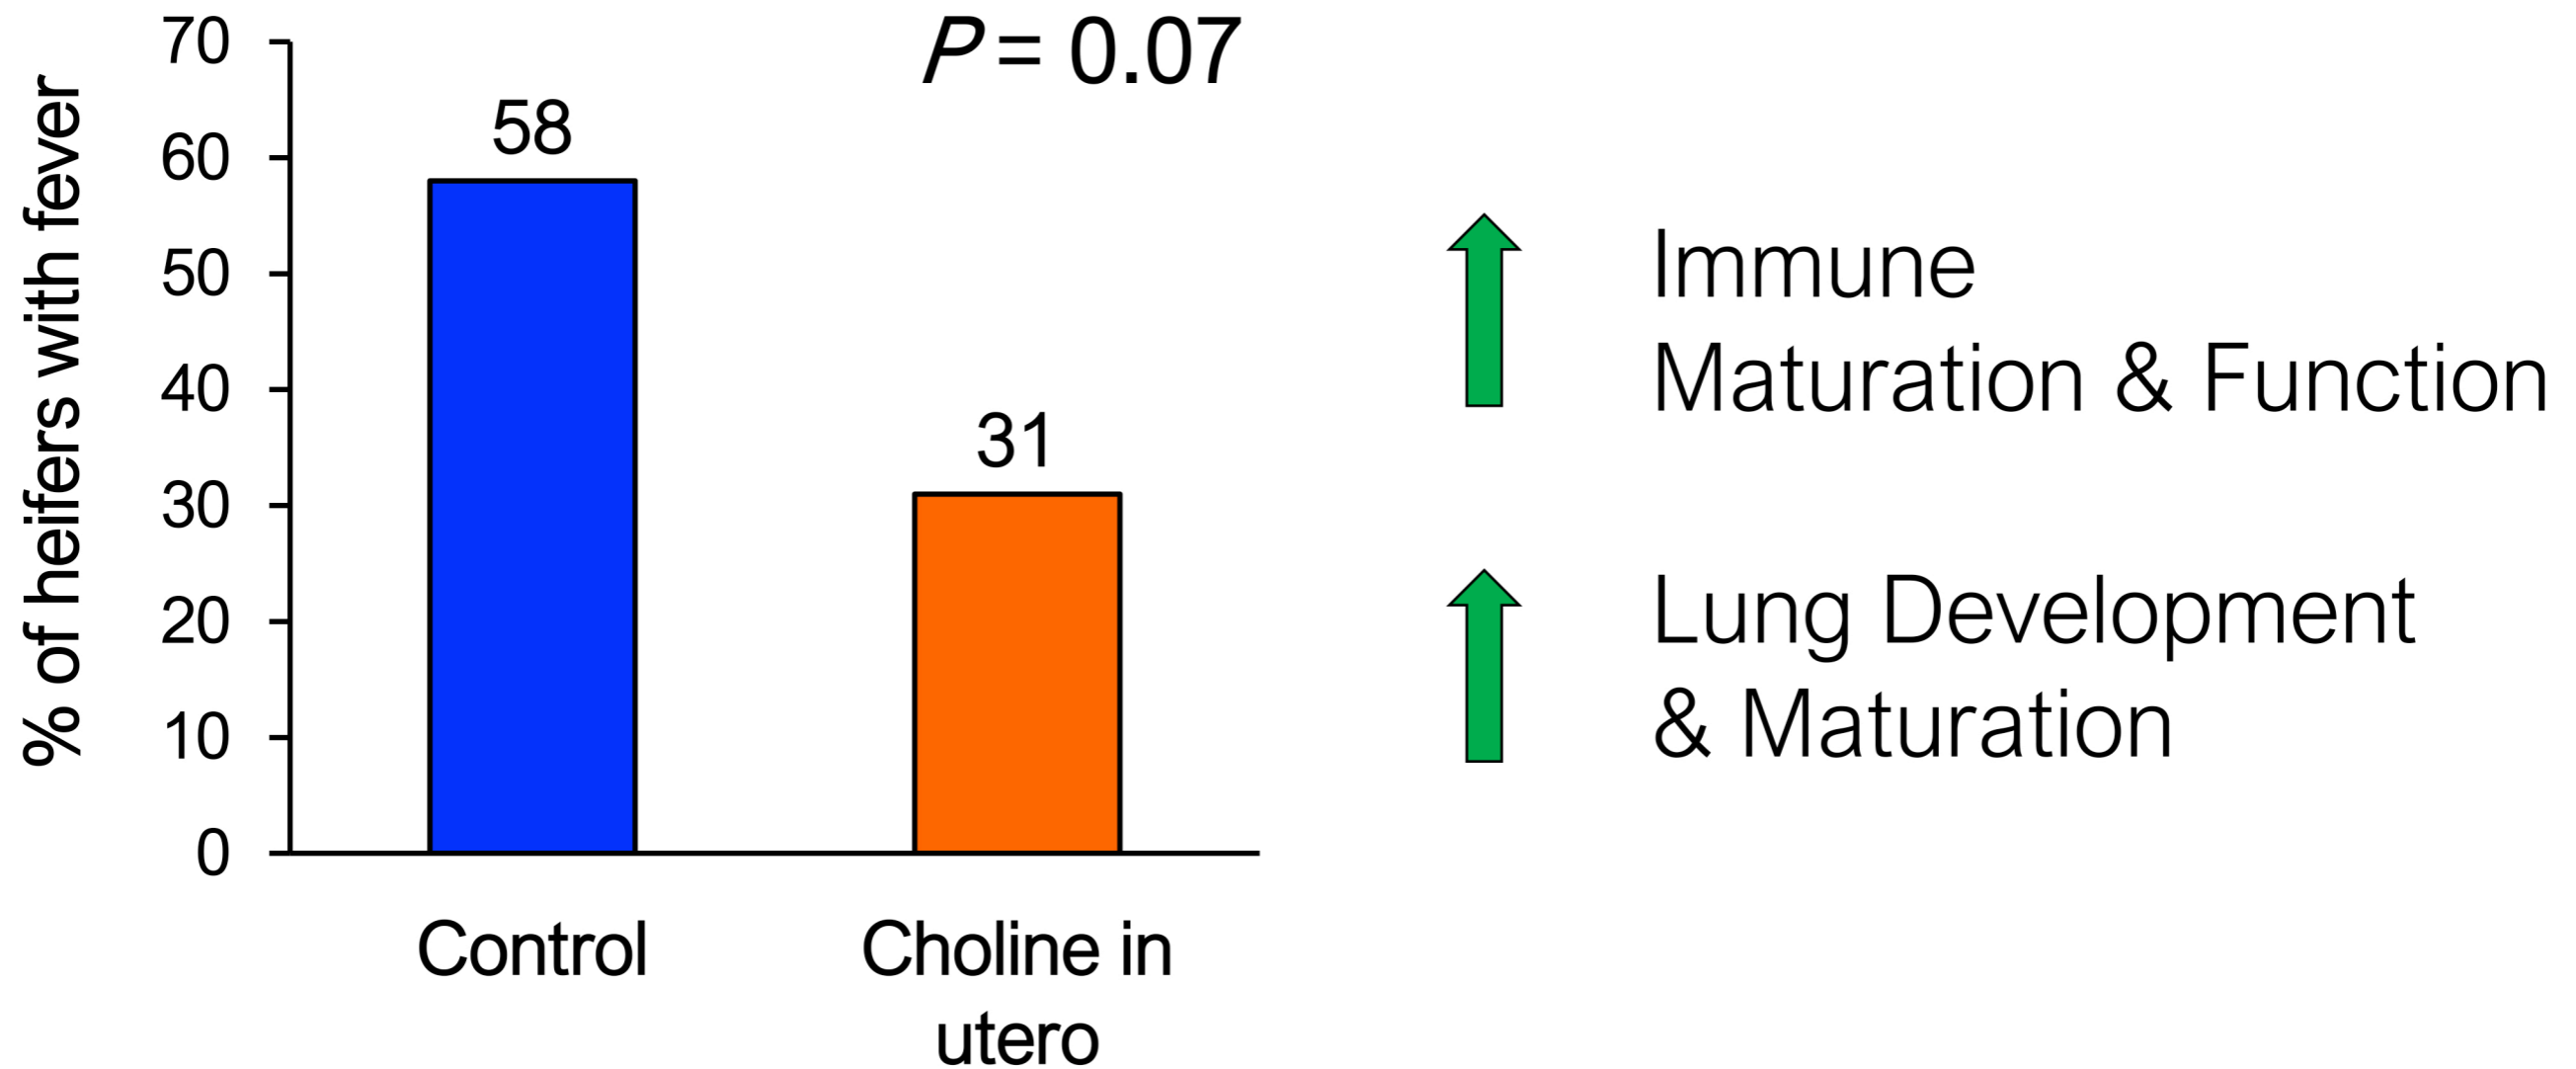

Performance of Choline Calves

Rectal temperatures measured daily.

Fever: $>103.1^{\circ}\text{F}$; $>39.5^{\circ}\text{C}$