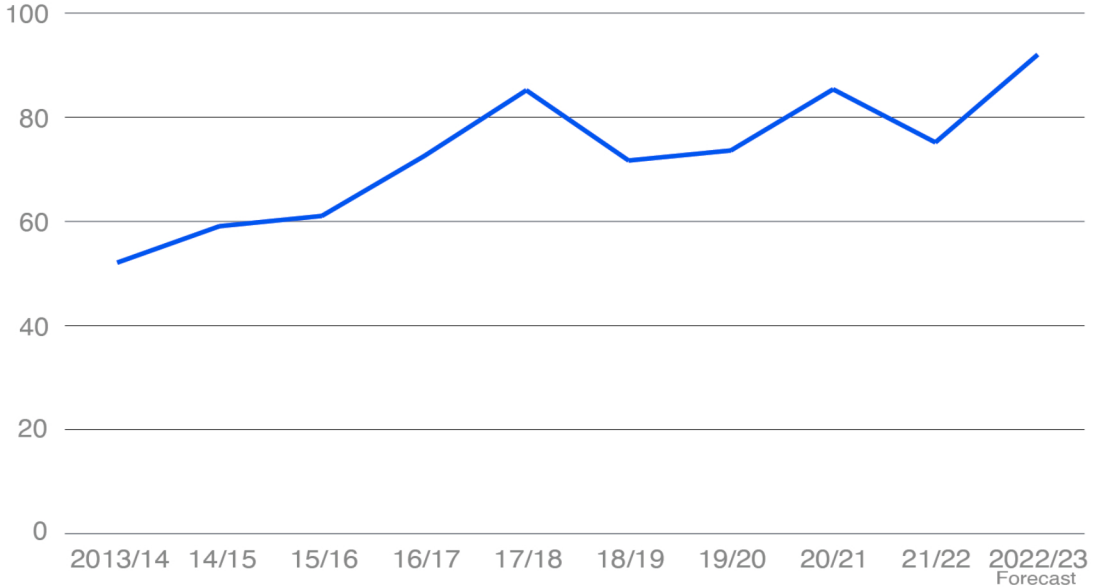

# Russian Wheat Production

Million Metric Tons

Source: USDA-Foreign Agricultural Service - Production, Supply, and Distribution (PSD) Database