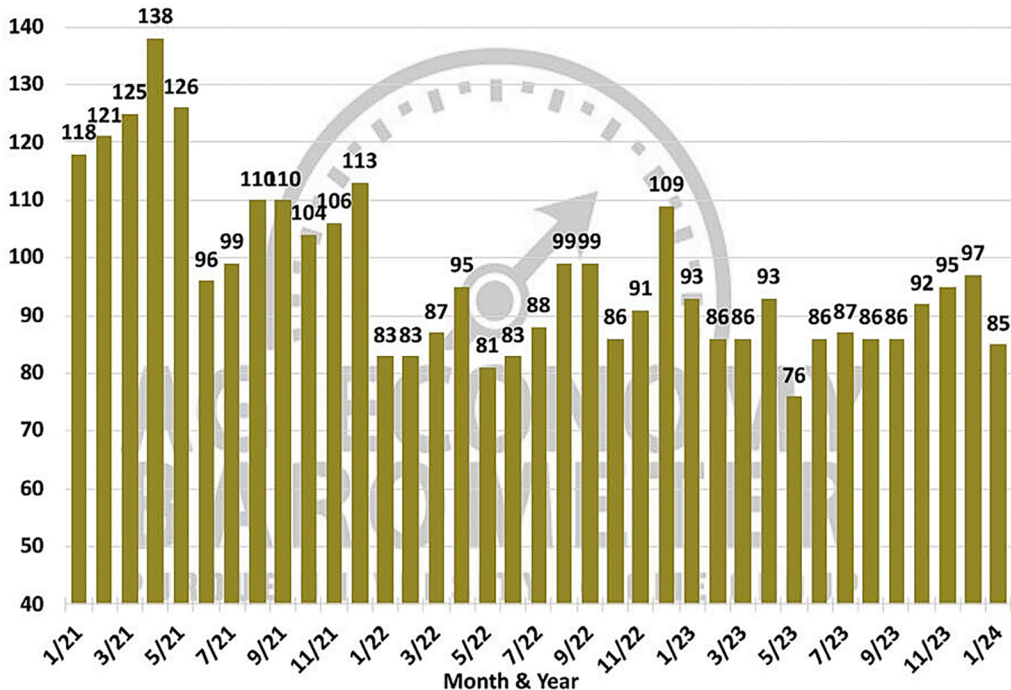

Farm Financial Performance Index

Index

Source: Purdue University Center for Commercial Agriculture, Producer Survey, January 2024