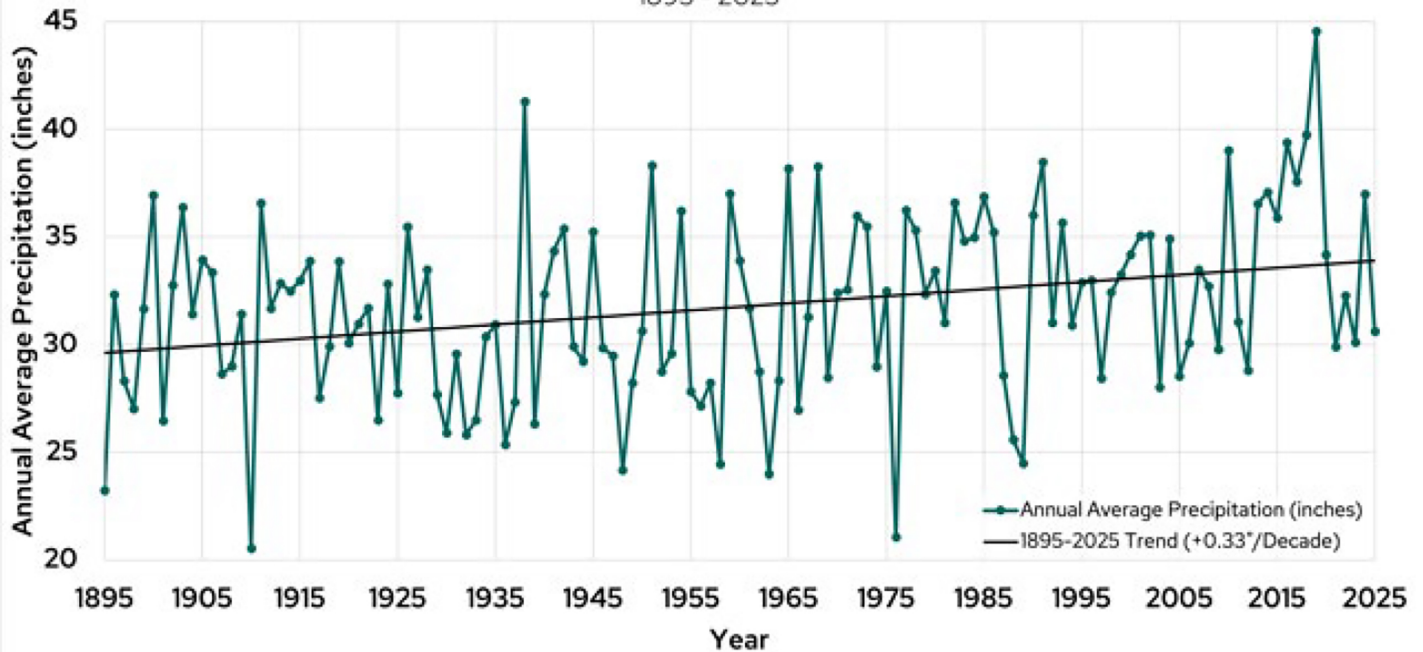

## Wisconsin Annual Average Temperature

1895 - 2025

Source: NOAA National Centers for Environmental Information

## Wisconsin Annual Average Precipitation

1895 - 2025

Source: NOAA National Centers for Environmental Information