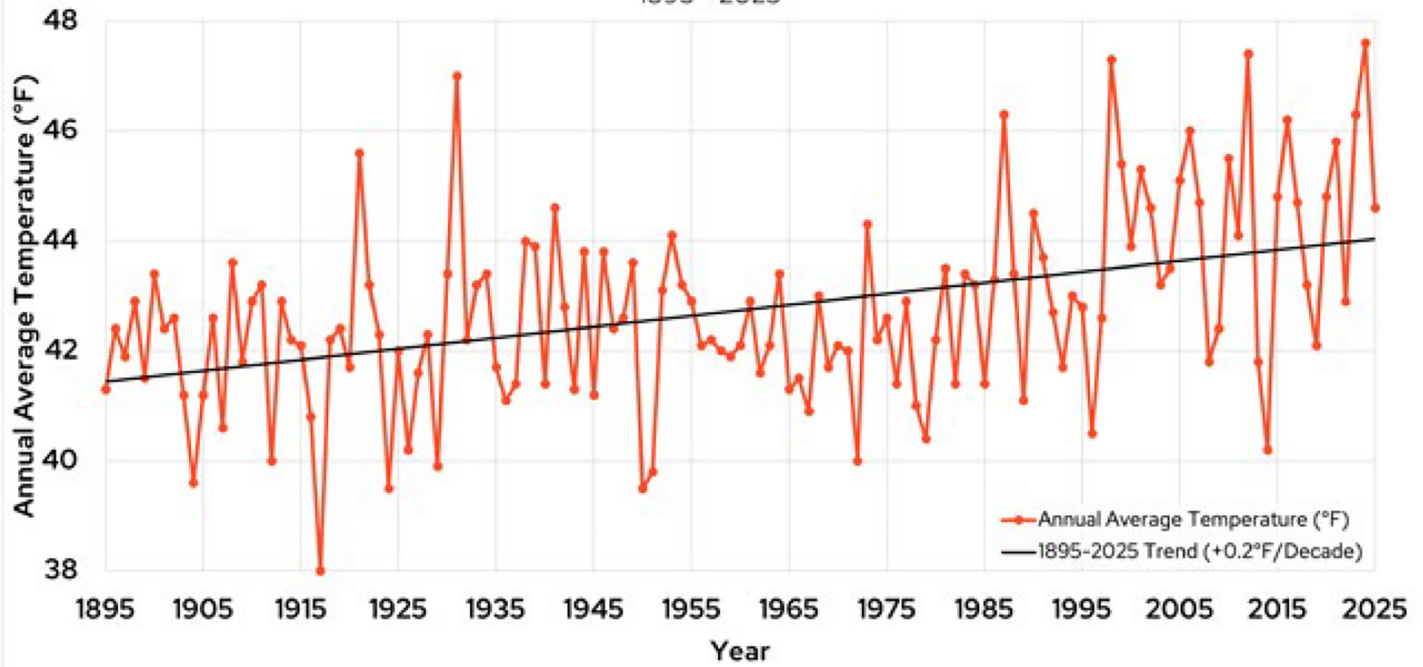

## Wisconsin Annual Average Temperature

1895 - 2025

Source: NOAA National Centers for Environmental Information

## Wisconsin Annual Average Precipitation

1895 - 2025

Source: NOAA National Centers for Environmental Information