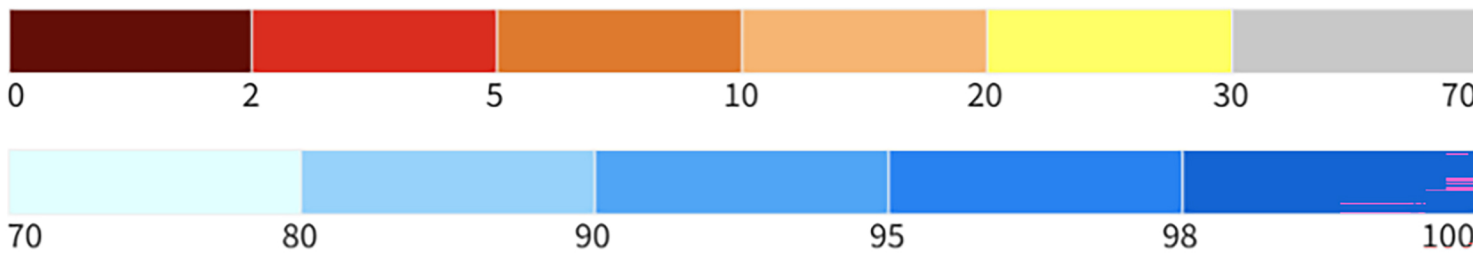

NASA SPoRT-LIS 0-100 cm Soil Moisture Percentile

0-100 cm Soil Moisture Percentile

Source(s): NASA

Data Valid: 05/10/26

Drought.gov