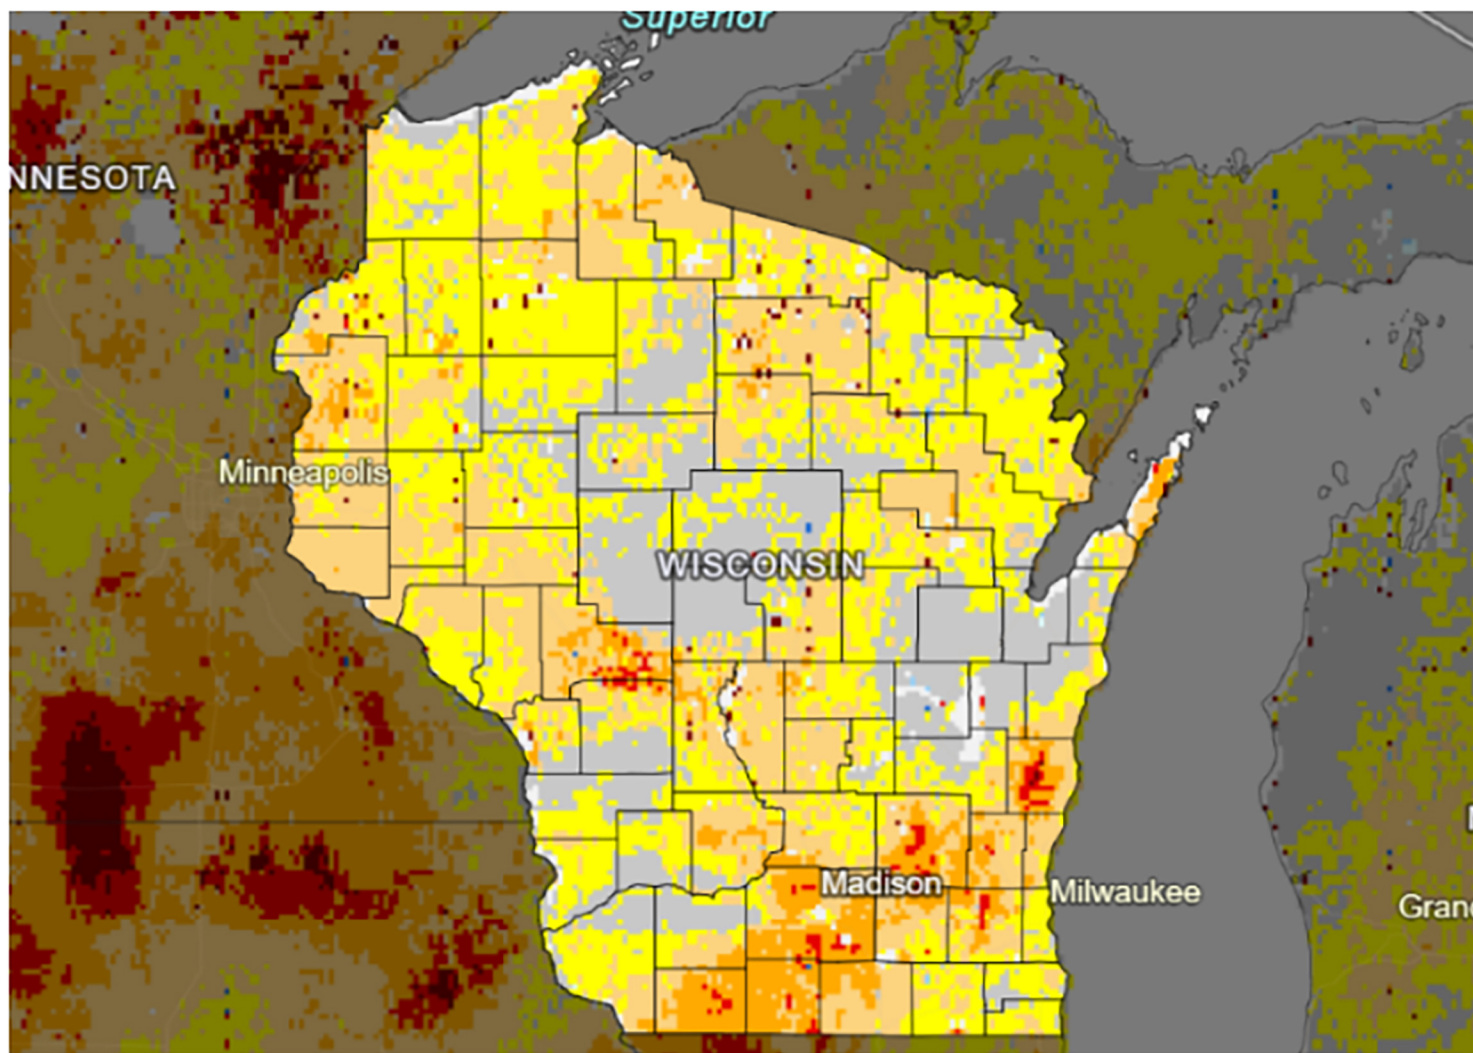

NASA SPoRT-LIS 0-100 cm Soil Moisture Percentile

0-100 cm Soil Moisture Percentile

Source(s): NASA

Data Valid: 05/10/26

Drought.gov