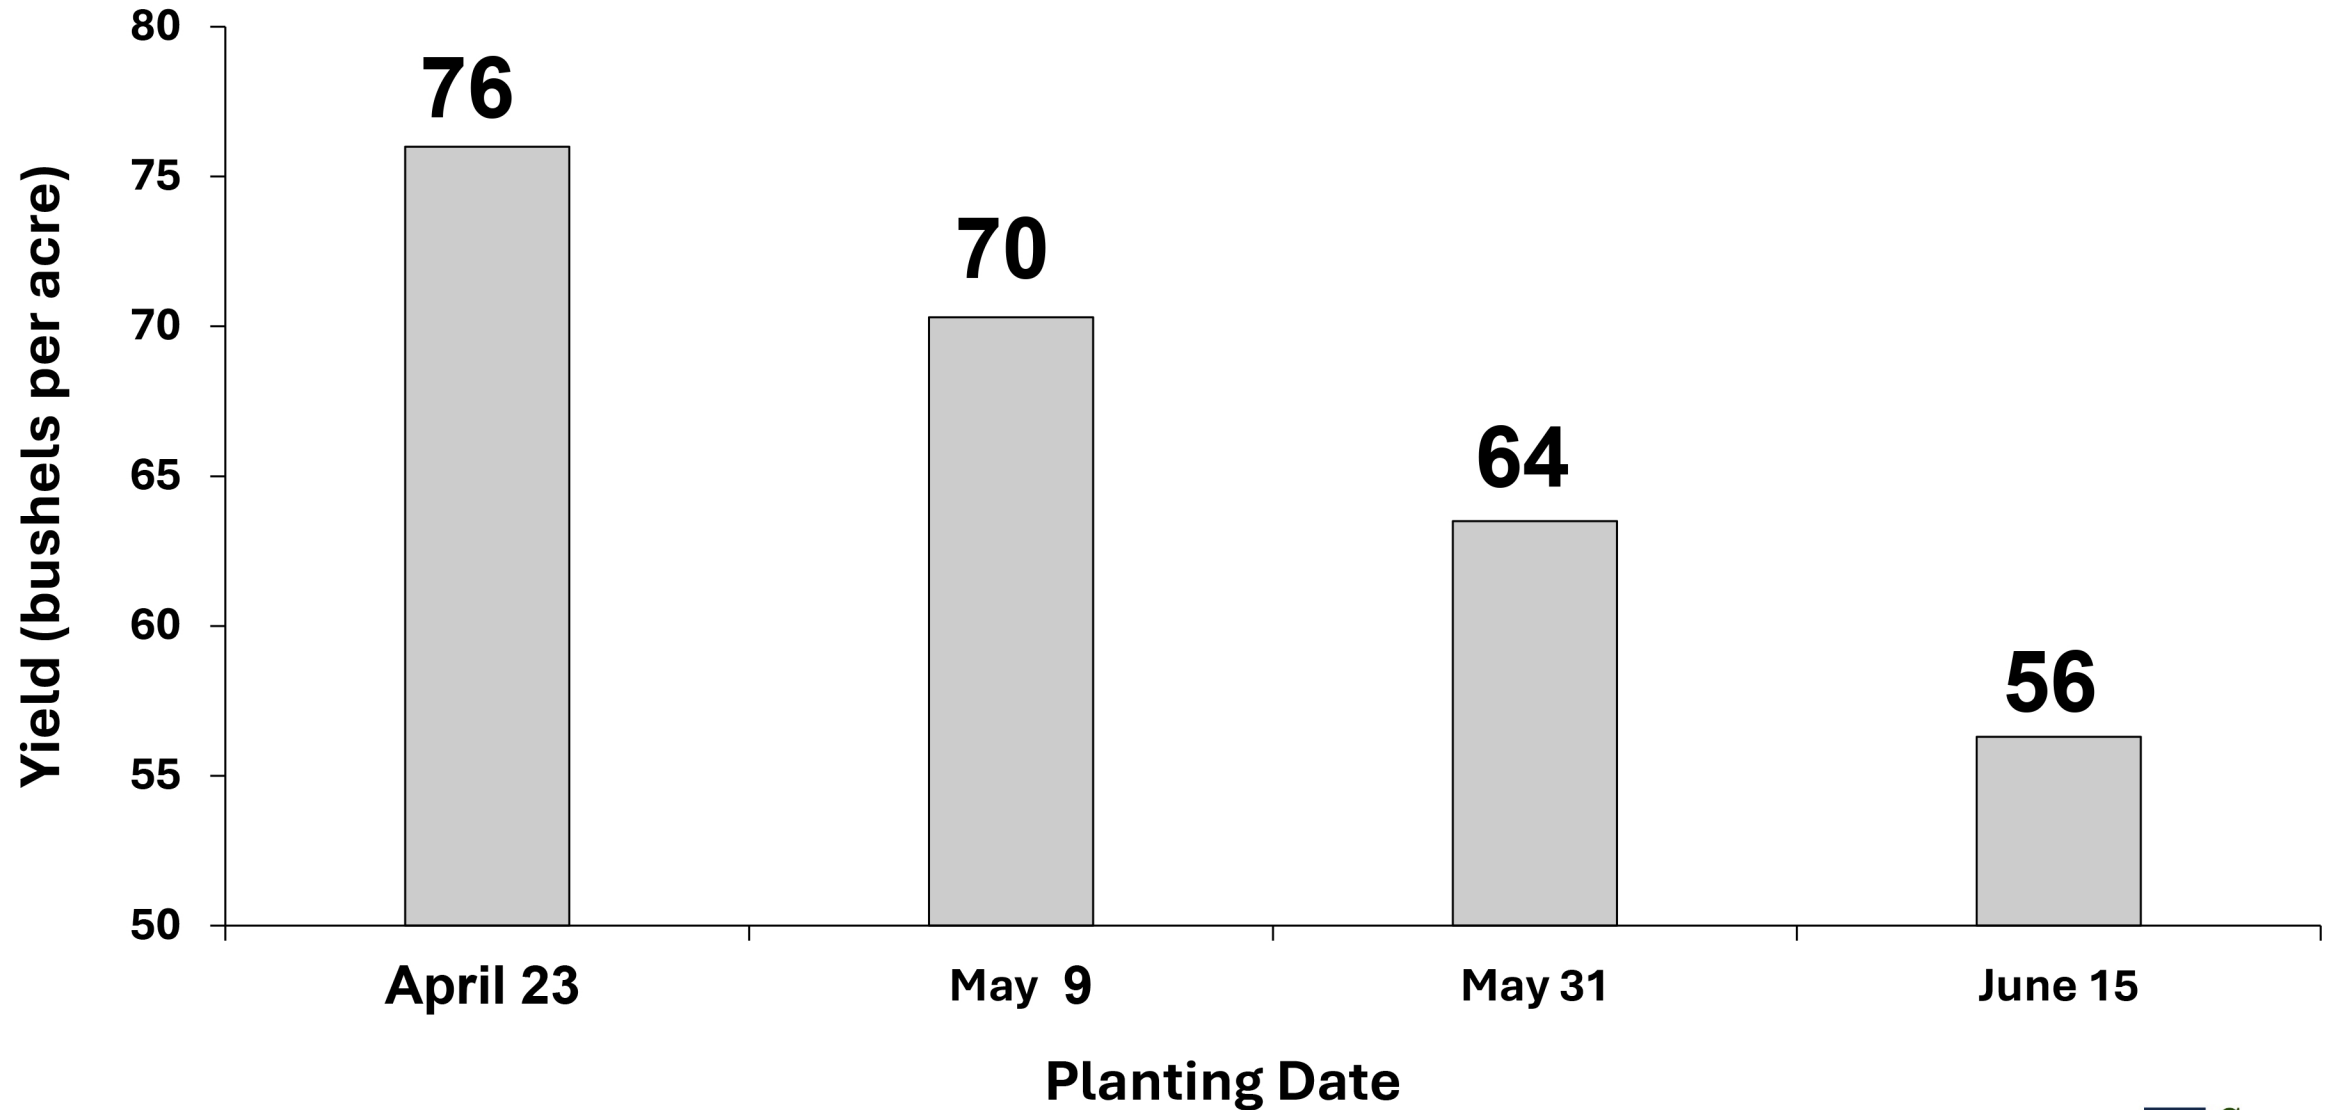

Planting Date and Soybean Yield - 2022

Averaged across 16 varieties (2.7 to 4.2 maturity groups) and management treatments