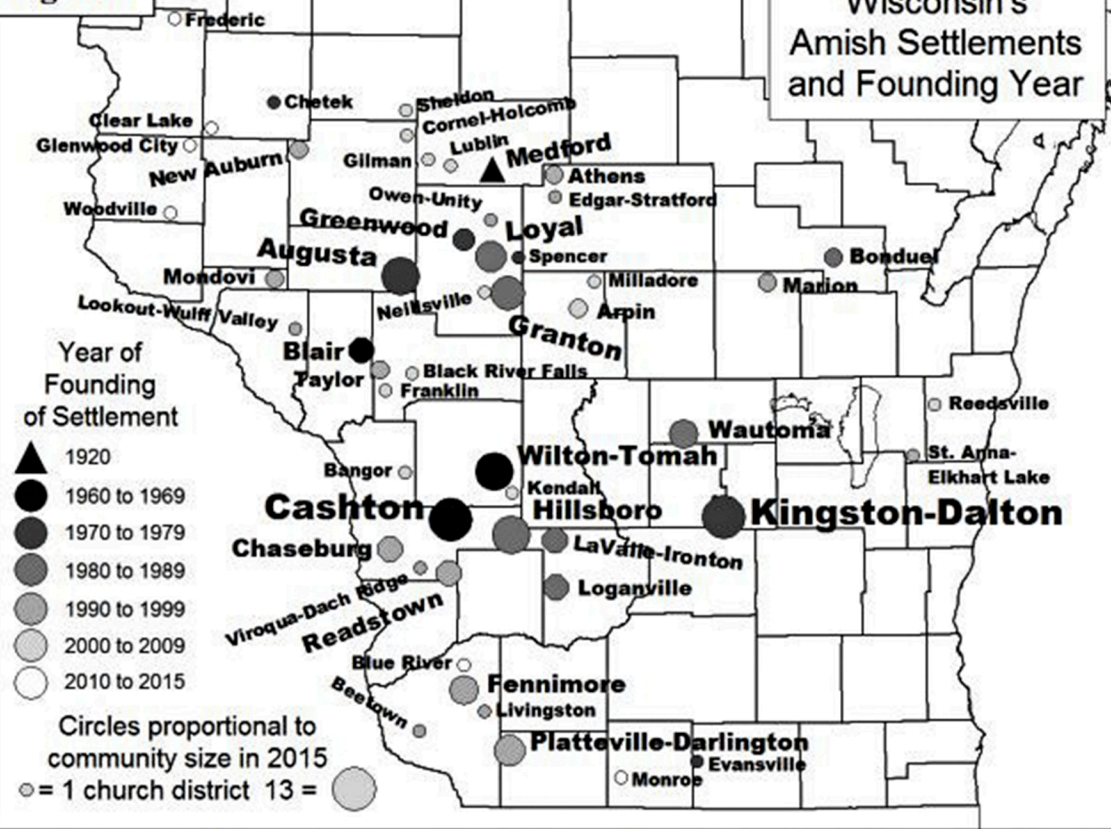

Figure 1

Wisconsin's Amish Settlements and Founding Year

Amish settlements in Wisconsin, founding date, and the number of church districts in 2015. Cartography by author. Sources: Donnermeyer and Luthy (2013) and Raber (2016).