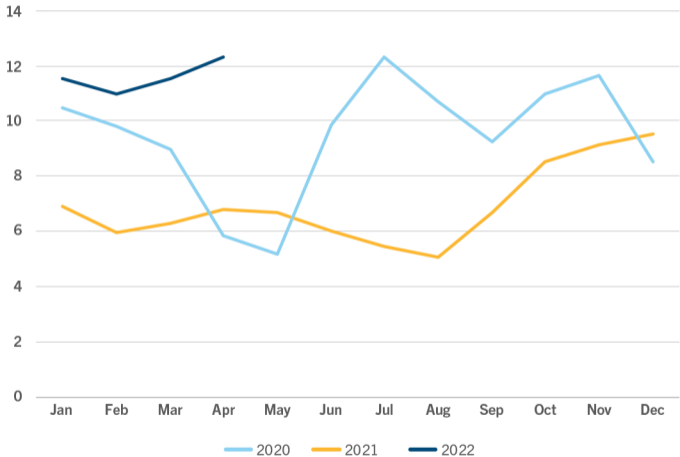

Milk Margin Above Feed Costs

Dollars per cwt

Source: USDA-FSA Dairy Margin Coverage Program