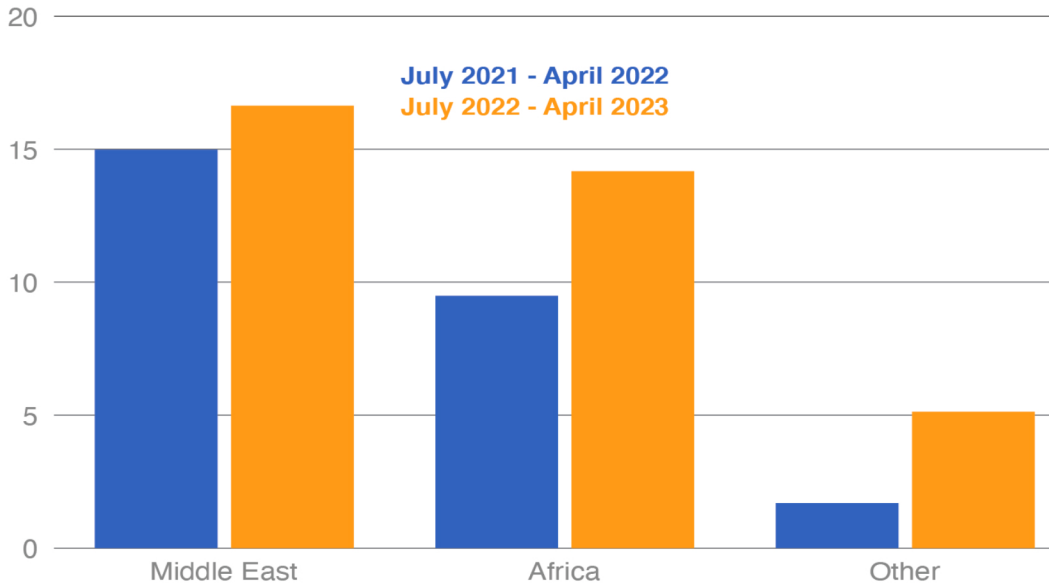

# Russian Wheat Exports by Sea Vessel

Million Metric Tons

Source: Refinitiv